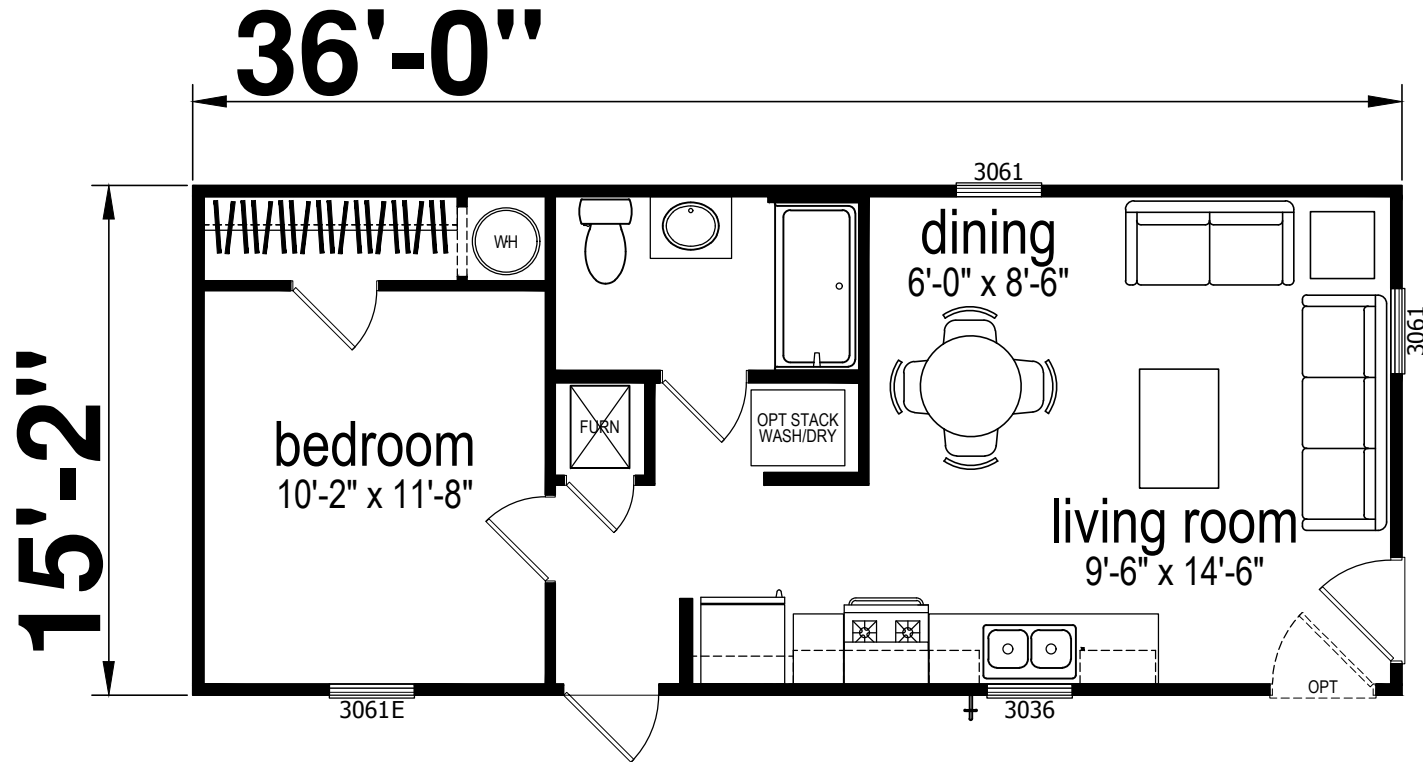

Winside

Prime Series

546 SQ. FT. (Approximate) 1 Bedroom, 1 Bath

Last Updated: 6-9-26

FACTORY SELECT HOMES

4890 W. Main St.
Farmington, NM 87401

FSMobileHomes.com | 1-800-750-8802

IMPORTANT: Alta Cima Corp reserves the right to modify, cancel or substitute products or features of this event at any time without prior notice or obligation. Pictures and other promotional materials are representative and may depict or contain floor plans, square footages, elevations, options, upgrades, extra design features, decorations, floor coverings, specialty light fixtures, custom paint and wall coverings, window treatments, landscaping, sound and alarm systems, furnishings, appliances, and other designer/decorator features and amenities that are not included as part of the home and/or may not be available at all locations. Home, pricing and community information is subject to change, and homes to prior sale, at any time without notice or obligation. ©2020 Alta Cima Corp. All rights reserved.