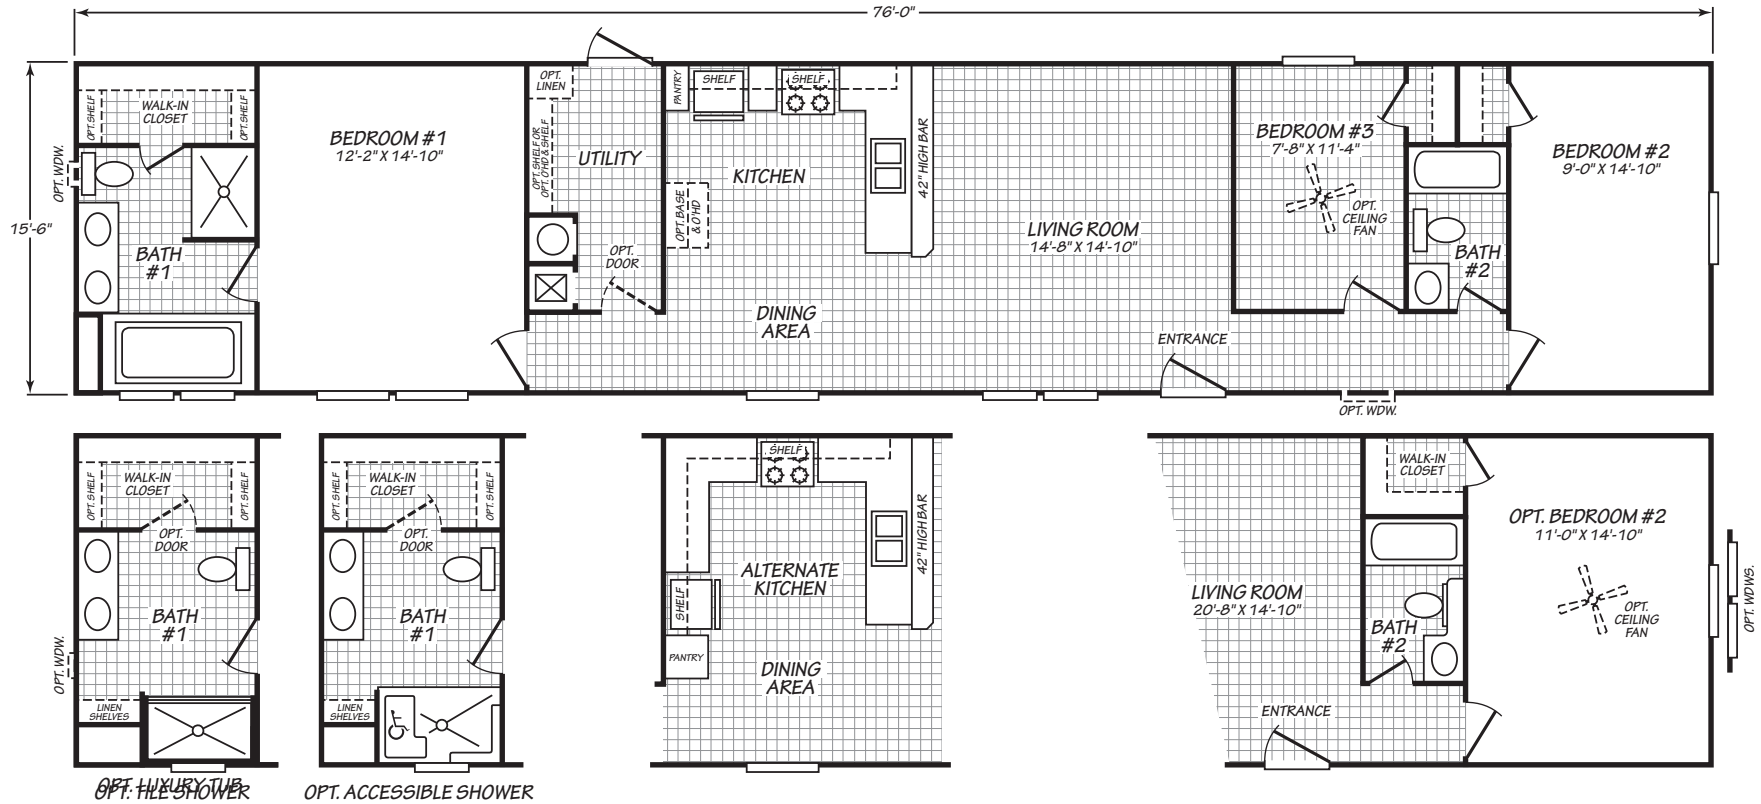

# Wickett

Weston Series

1,178 SQ. FT. (Approximate) 3 Bedroom, 2 Bath

Last Updated: 4-25-22

**FACTORY SELECT HOMES**  
4890 W. Main St.  
Farmington, NM 87401

**FSMobileHomes.com | 1-800-750-8802**

**IMPORTANT:** Alta Cima Corp reserves the right to modify, cancel or substitute products or features of this event at any time without prior notice or obligation. Pictures and other promotional materials are representative and may depict or contain floor plans, square footages, elevations, options, upgrades, extra design features, decorations, floor coverings, specialty light fixtures, custom paint and wall coverings, window treatments, landscaping, sound and alarm systems, furnishings, appliances, and other designer/decorator features and amenities that are not included as part of the home and/or may not be available at all locations. Home, pricing and community information is subject to change, and homes to prior sale, at any time without notice or obligation. ©2020 Alta Cima Corp. All rights reserved.