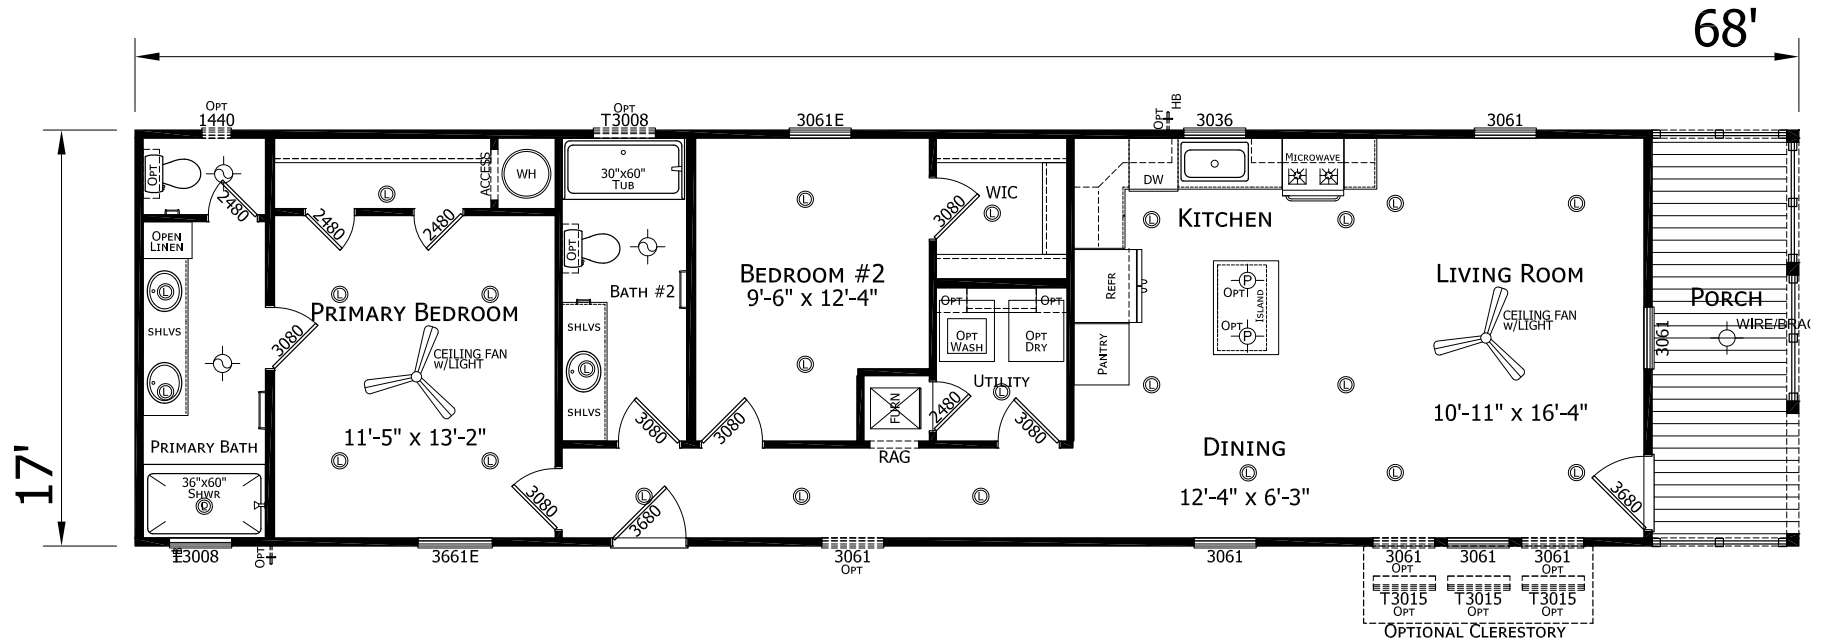

# Vidor

Welcome Series

1,156 SQ. FT. (Approximate) 2 Bedroom, 2 Bath

Last Updated: 6-5-26

\*\*\*LINO T/O\*\*\*

FRONT ELEVATION

**FACTORY SELECT HOMES**  
4890 W. Main St.  
Farmington, NM 87401

**FSMobileHomes.com | 1-800-750-8802**