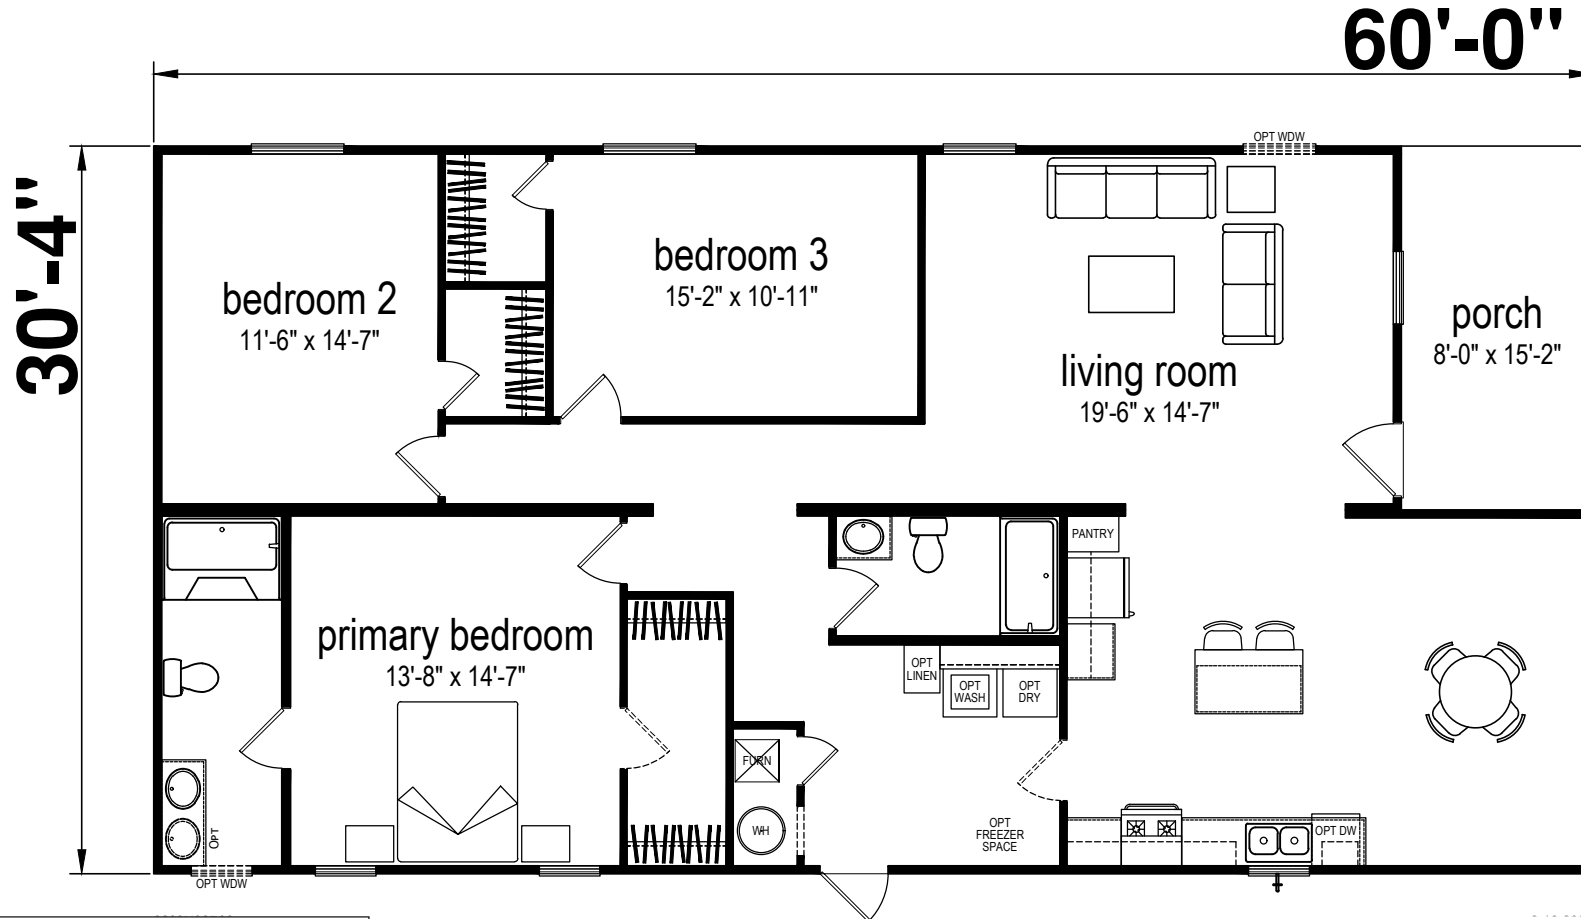

# Vance

Prime Series

1820 SQ. FT. (Approximate) 3 Bedroom, 2 Bath

Last Updated: 10-3-24

**FACTORY SELECT HOMES**  
4890 W. Main St.  
Farmington, NM 87401

**FSMobileHomes.com | 1-800-750-8802**

**IMPORTANT:** Alta Cima Corp reserves the right to modify, cancel or substitute products or features of this event at any time without prior notice or obligation. Pictures and other promotional materials are representative and may depict or contain floor plans, square footages, elevations, options, upgrades, extra design features, decorations, floor coverings, specialty light fixtures, custom paint and wall coverings, window treatments, landscaping, sound and alarm systems, furnishings, appliances, and other designer/decorator features and amenities that are not included as part of the home and/or may not be available at all locations. Home, pricing and community information is subject to change, and homes to prior sale, at any time without notice or obligation. ©2020 Alta Cima Corp. All rights reserved.