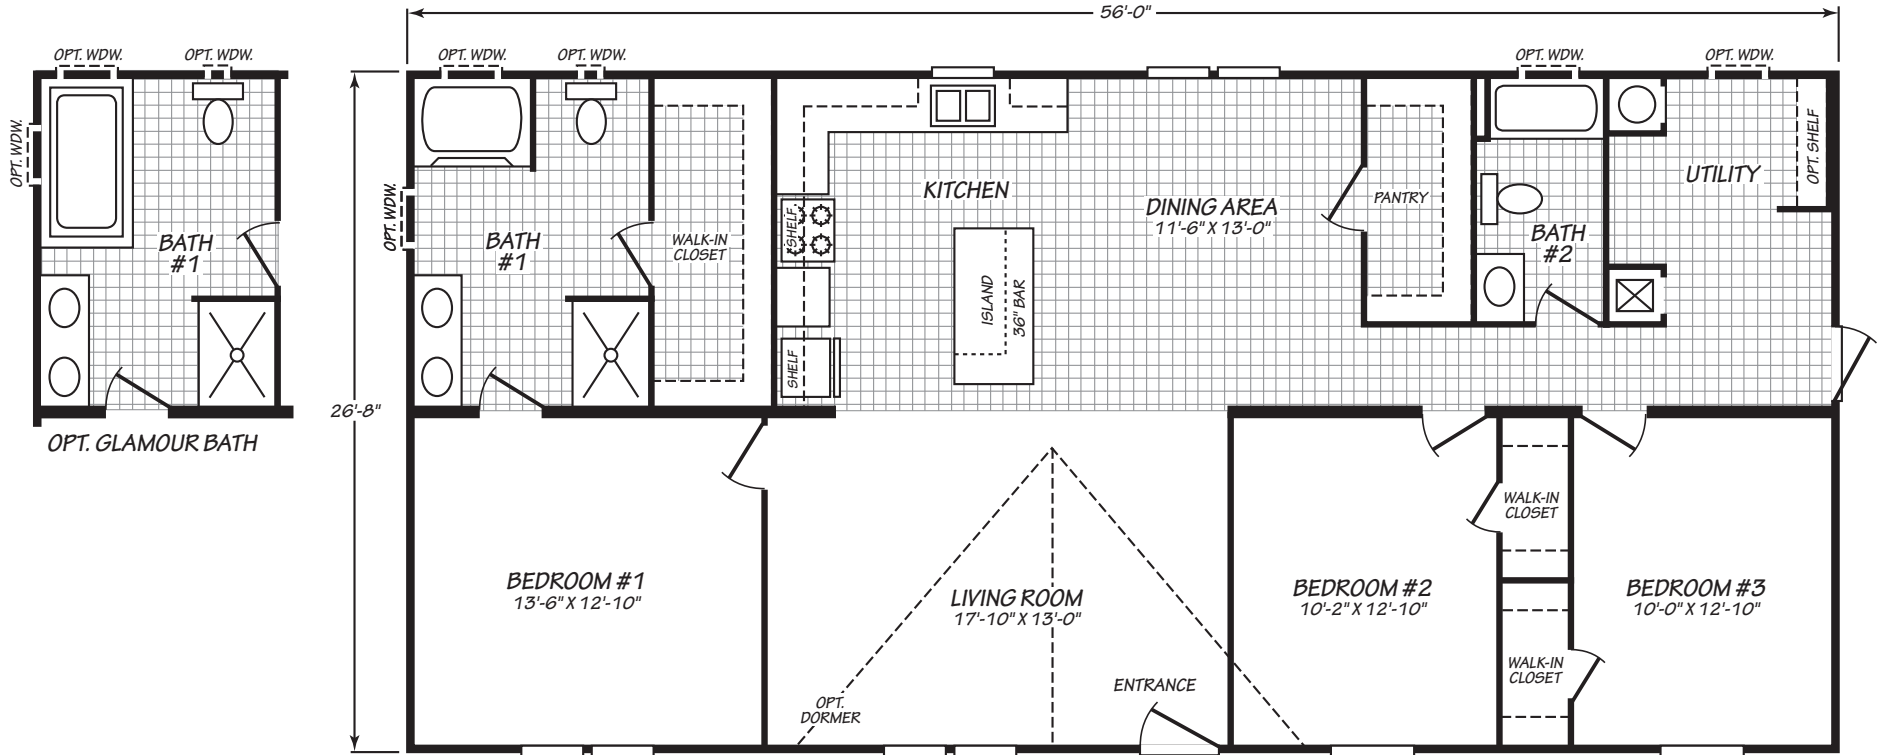

# Valmora

Value Homes LTD Series

1,493 SQ. FT. (Approximate) 3 Bedroom, 2 Bath

Last Updated: 6-26-26

**FACTORY SELECT HOMES**  
4890 W. Main St.  
Farmington, NM 87401

**FSMobileHomes.com | 1-800-750-8802**