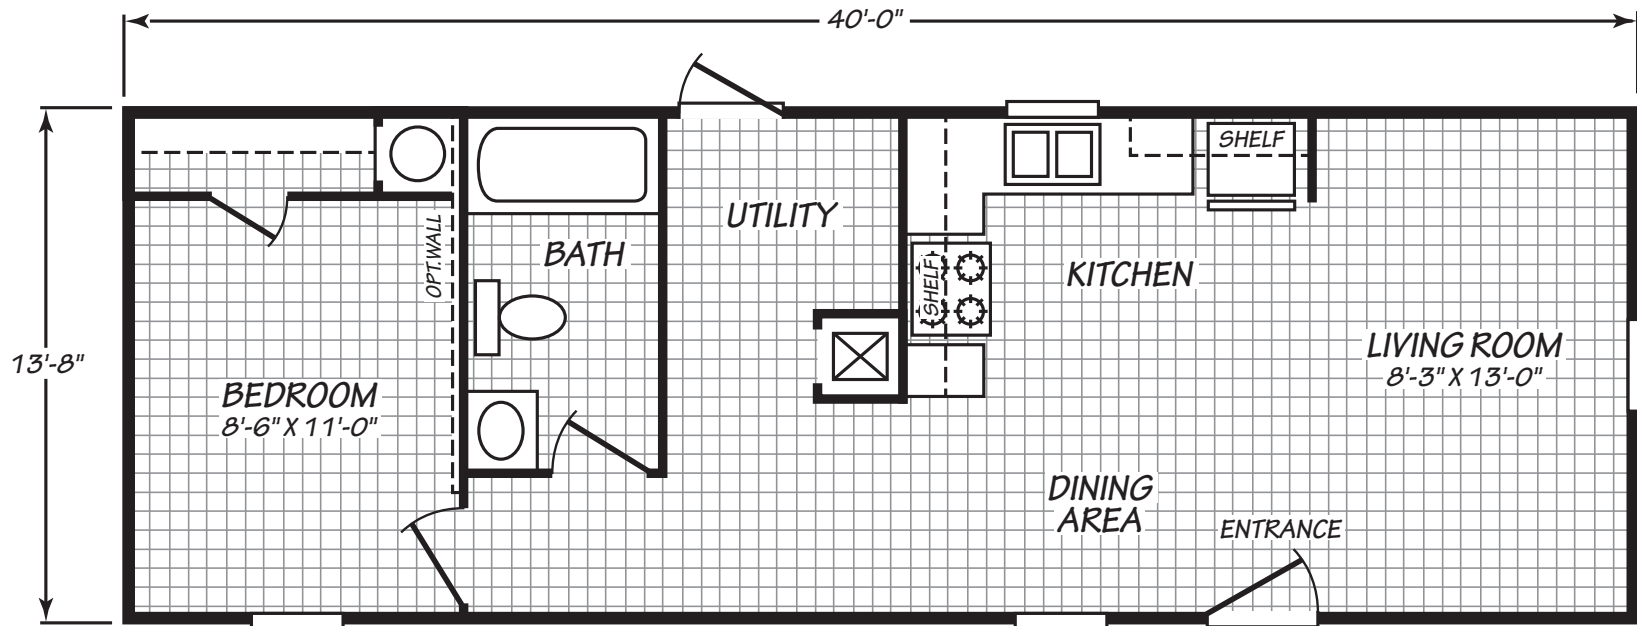

Turley

Value Homes LTD Series

546 SQ. FT. (Approximate) 1 Bedroom, 1 Bath

Last Updated: 6-26-26

FACTORY SELECT HOMES
4890 W. Main St.
Farmington, NM 87401

FSMobileHomes.com | 1-800-750-8802

IMPORTANT: Alta Cima Corp reserves the right to modify, cancel or substitute products or features of this event at any time without prior notice or obligation. Pictures and other promotional materials are representative and may depict or contain floor plans, square footages, elevations, options, upgrades, extra design features, decorations, floor coverings, specialty light fixtures, custom paint and wall coverings, window treatments, landscaping, sound and alarm systems, furnishings, appliances, and other designer/decorator features and amenities that are not included as part of the home and/or may not be available at all locations. Home, pricing and community information is subject to change, and homes to prior sale, at any time without notice or obligation. ©2020 Alta Cima Corp. All rights reserved.