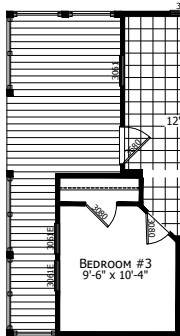

Tucumcari

Innovation Series - Multi Section

1,493 SQ. FT. (Approximate) 3 Bedroom, 2 Bath

Last Updated: 1-31-24

OPTION #1

OPTION #2

FACTORY SELECT HOMES
4890 W. Main St.
Farmington, NM 87401

FSMobileHomes.com | 1-800-750-8802