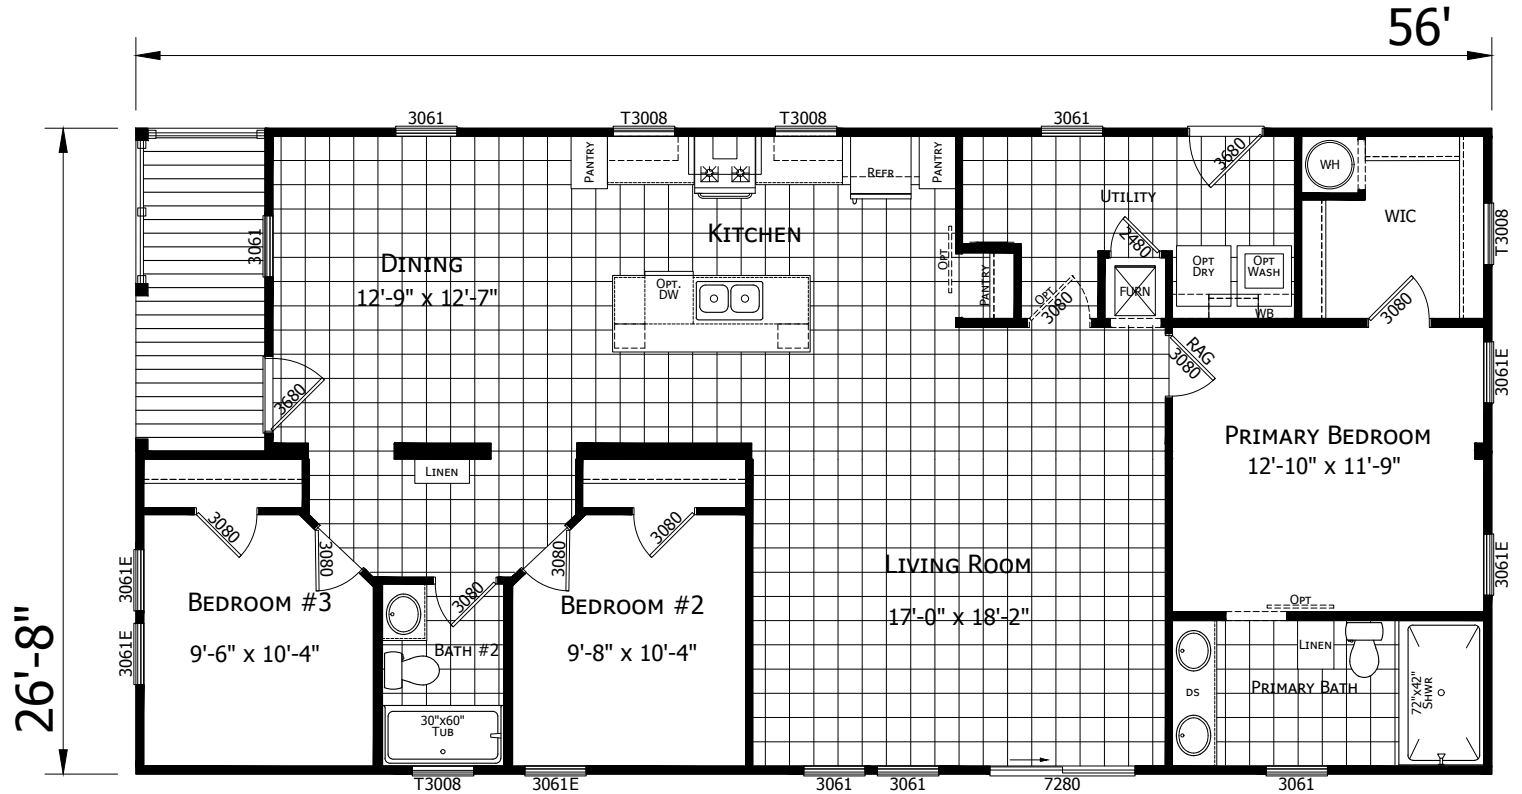

Tucumcari

Innovation Series - Multi Section

1,493 SQ. FT. (Approximate) 3 Bedroom, 2 Bath

Last Updated: 1-31-24

OPTION #1

OPTION #2

FACTORY SELECT HOMES
4890 W. Main St.
Farmington, NM 87401

FSMobileHomes.com | 1-800-750-8802