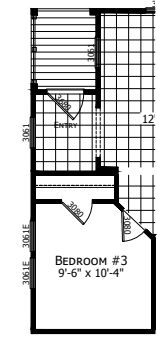

Tucumcari

Innovation Series - Multi Section

1,493 SQ. FT. (Approximate) 3 Bedroom, 2 Bath

Last Updated: 1-31-24

OPTION #1

OPTION #2

FACTORY SELECT HOMES
4890 W. Main St.
Farmington, NM 87401

FSMobileHomes.com | 1-800-750-8802