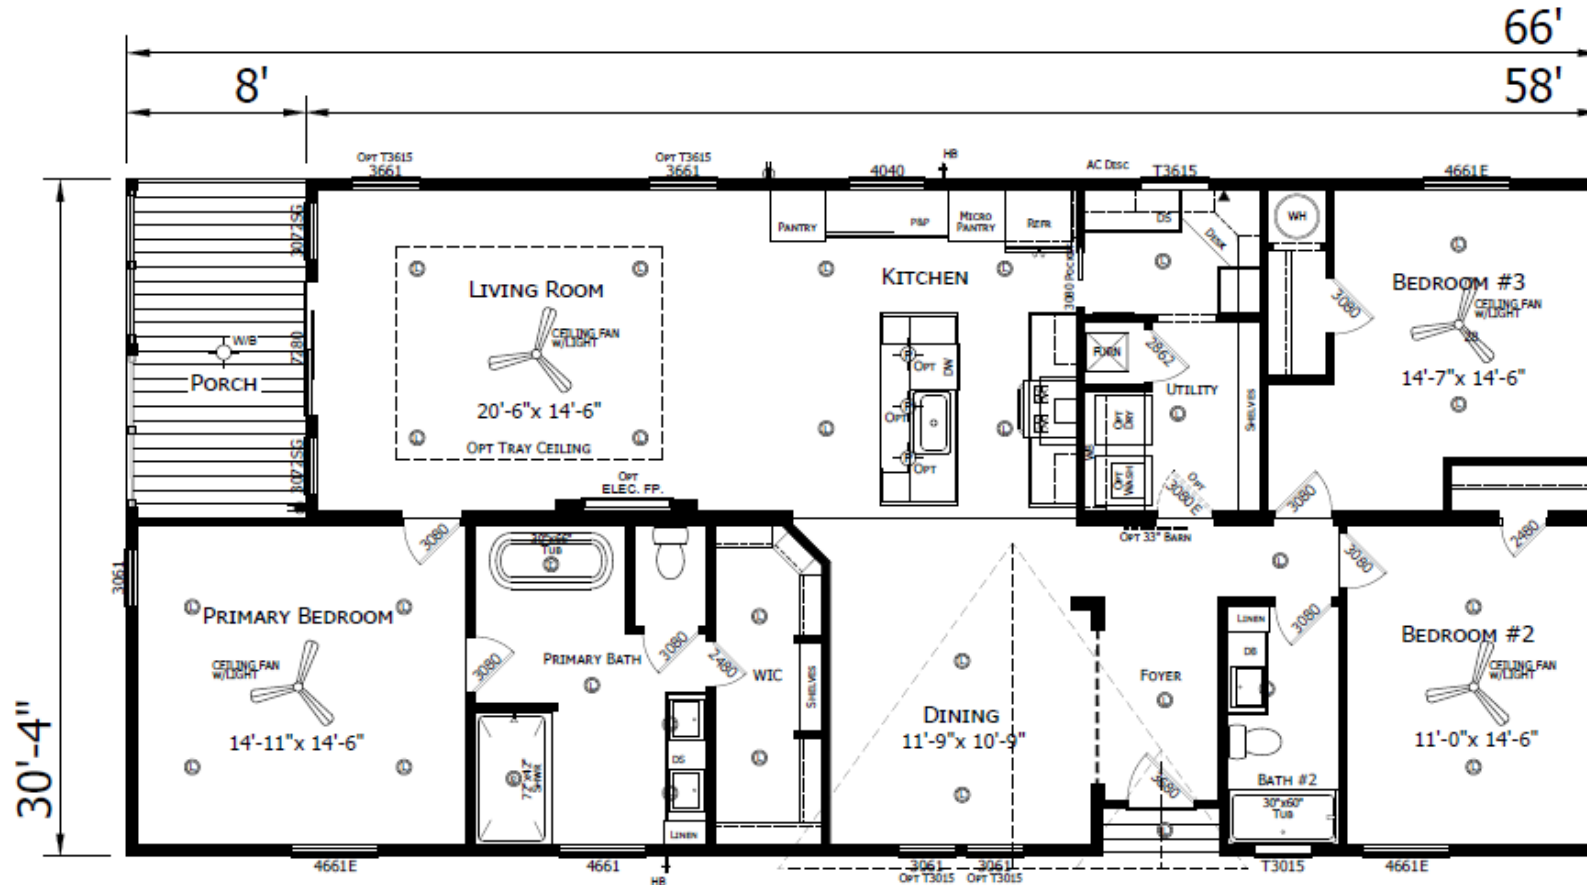

Truckton

Innovation Series - Multi Section

1,870 SQ. FT. (Approximate) 3 Bedroom, 2 Bath

Last Updated: 4-22-26

FACTORY SELECT HOMES
4890 W. Main St.
Farmington, NM 87401

FSMobileHomes.com | 1-800-750-8802

IMPORTANT: Alta Cima Corp reserves the right to modify, cancel or substitute products or features of this event at any time without prior notice or obligation. Pictures and other promotional materials are representative and may depict or contain floor plans, square footages, elevations, options, upgrades, extra design features, decorations, floor coverings, specialty light fixtures, custom paint and wall coverings, window treatments, landscaping, sound and alarm systems, furnishings, appliances, and other designer/decorator features and amenities that are not included as part of the home and/or may not be available at all locations. Home, pricing and community information is subject to change, and homes to prior sale, at any time without notice or obligation. ©2020 Alta Cima Corp. All rights reserved.