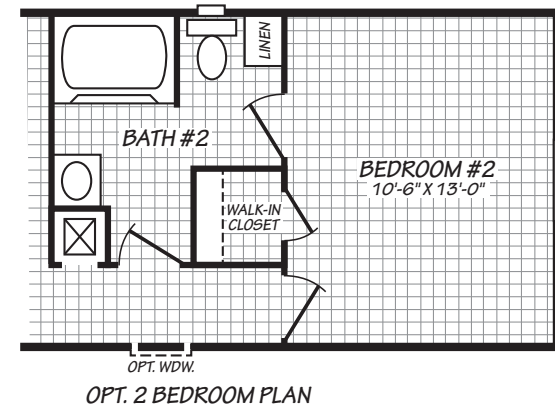

Totah

Value Homes LTD Series

924 SQ. FT. (Approximate) 3 Bedroom, 2 Bath

Last Updated: 6-26-26

FACTORY SELECT HOMES
4890 W. Main St.
Farmington, NM 87401

FSMobileHomes.com | 1-800-750-8802

IMPORTANT: Alta Cima Corp reserves the right to modify, cancel or substitute products or features of this event at any time without prior notice or obligation. Pictures and other promotional materials are representative and may depict or contain floor plans, square footages, elevations, options, upgrades, extra design features, decorations, floor coverings, specialty light fixtures, custom paint and wall coverings, window treatments, landscaping, sound and alarm systems, furnishings, appliances, and other designer/decorator features and amenities that are not included as part of the home and/or may not be available at all locations. Home, pricing and community information is subject to change, and homes to prior sale, at any time without notice or obligation. ©2020 Alta Cima Corp. All rights reserved.