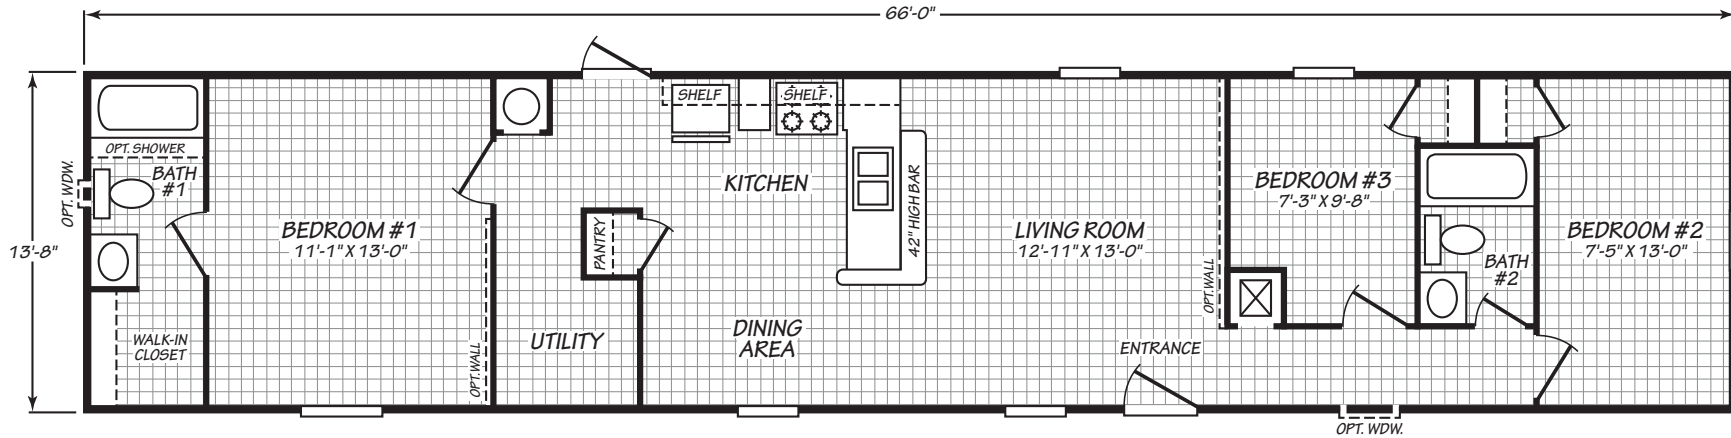

Totah

Value Homes LTD Series

924 SQ. FT. (Approximate) 3 Bedroom, 2 Bath

Last Updated: 6-26-26

FACTORY SELECT HOMES
4890 W. Main St.
Farmington, NM 87401

FSMobileHomes.com | 1-800-750-8802

IMPORTANT: Alta Cima Corp reserves the right to modify, cancel or substitute products or features of this event at any time without prior notice or obligation. Pictures and other promotional materials are representative and may depict or contain floor plans, square footages, elevations, options, upgrades, extra design features, decorations, floor coverings, specialty light fixtures, custom paint and wall coverings, window treatments, landscaping, sound and alarm systems, furnishings, appliances, and other designer/decorator features and amenities that are not included as part of the home and/or may not be available at all locations. Home, pricing and community information is subject to change, and homes to prior sale, at any time without notice or obligation. ©2020 Alta Cima Corp. All rights reserved.