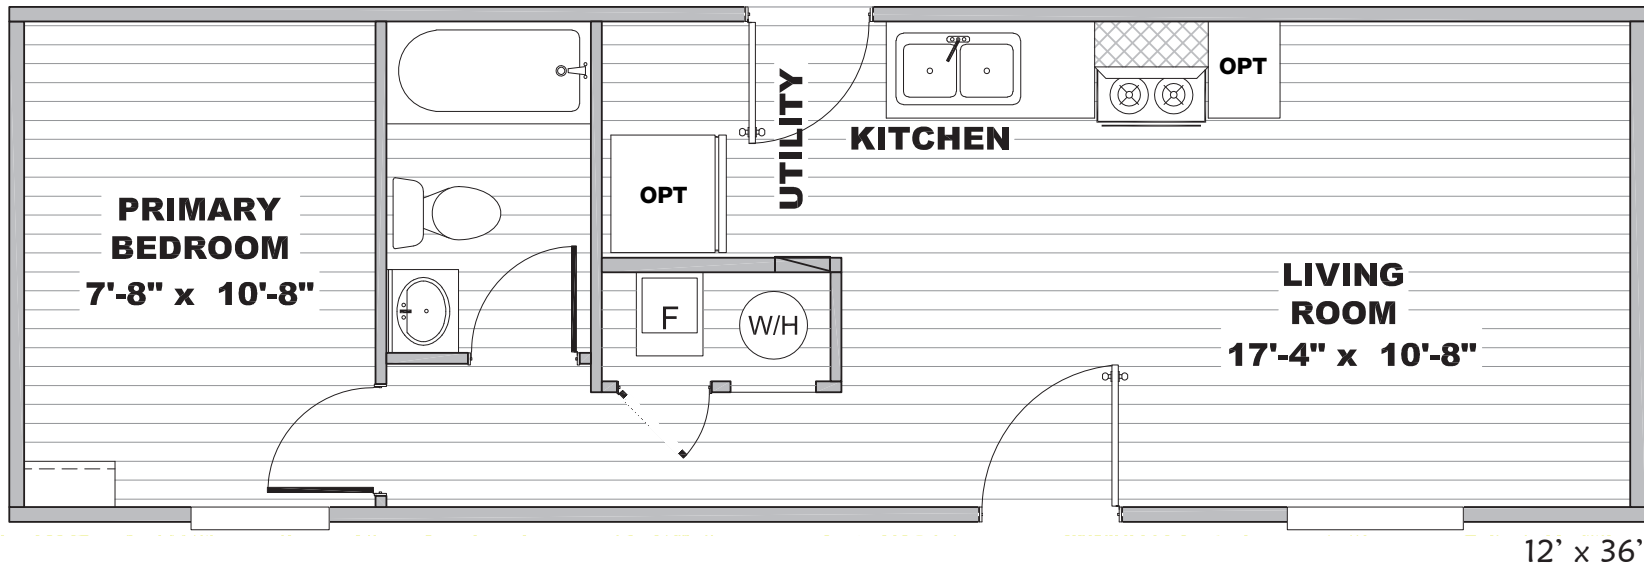

Tanana

TRU Mini Series

408 SQ. FT. (Approximate) 1 Bedroom, 1 Bath

Last Updated: 5-14-26

FACTORY SELECT HOMES
4890 W. Main St.
Farmington, NM 87401

FSMobileHomes.com | 1-800-750-8802

IMPORTANT: Alta Cima Corp reserves the right to modify, cancel or substitute products or features of this event at any time without prior notice or obligation. Pictures and other promotional materials are representative and may depict or contain floor plans, square footages, elevations, options, upgrades, extra design features, decorations, floor coverings, specialty light fixtures, custom paint and wall coverings, window treatments, landscaping, sound and alarm systems, furnishings, appliances, and other designer/decorator features and amenities that are not included as part of the home and/or may not be available at all locations. Home, pricing and community information is subject to change, and homes to prior sale, at any time without notice or obligation. ©2020 Alta Cima Corp. All rights reserved.