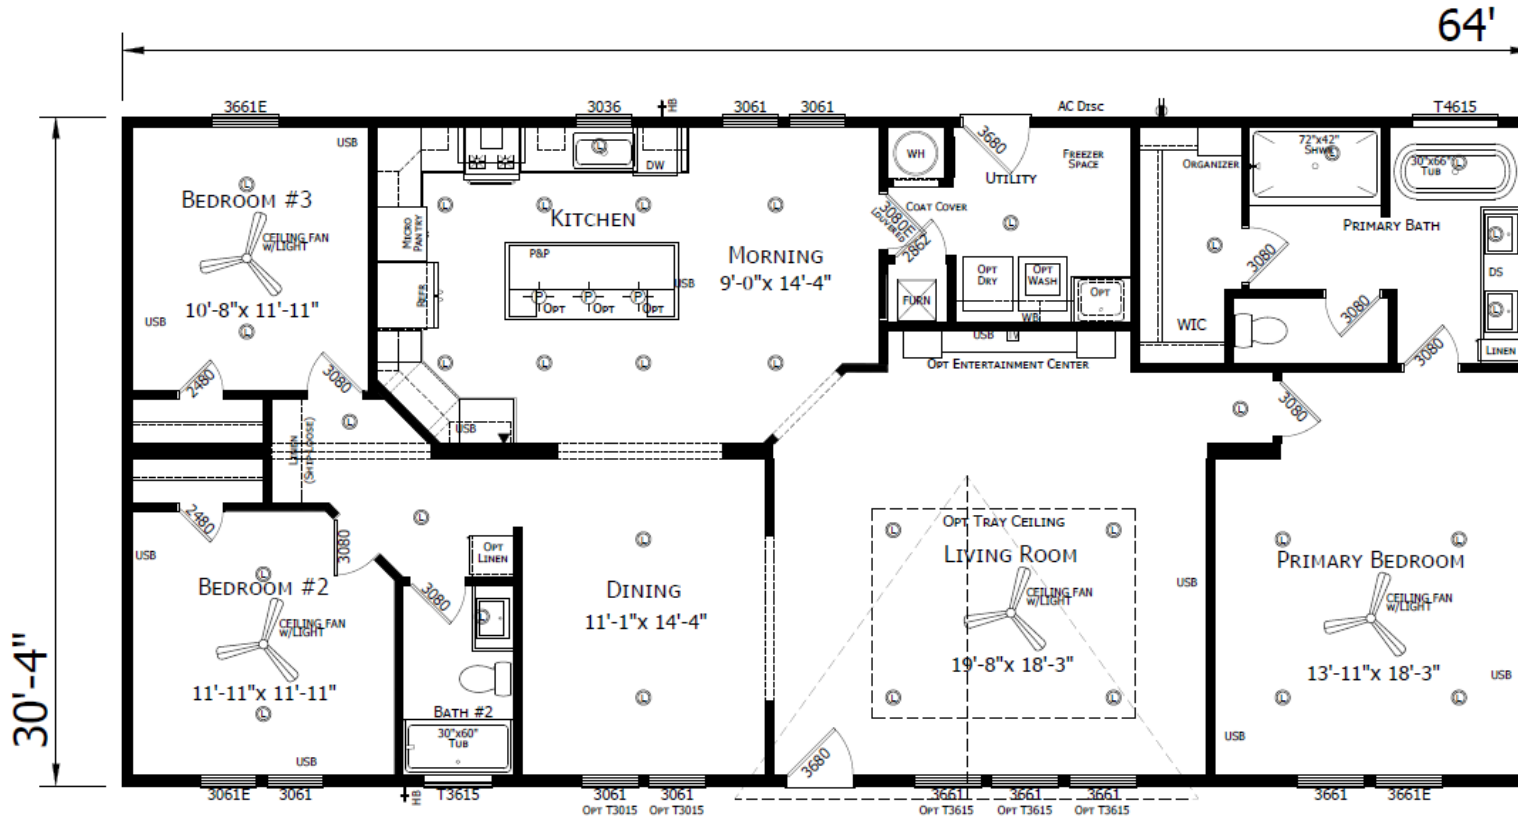

# Stratmoor

Innovation Series - Multi Section

1,941 SQ. FT. (Approximate) 3 Bedroom, 2 Bath

Last Updated: 4-22-26

**FACTORY SELECT HOMES**  
 4890 W. Main St.  
 Farmington, NM 87401

**FSMobileHomes.com | 1-800-750-8802**