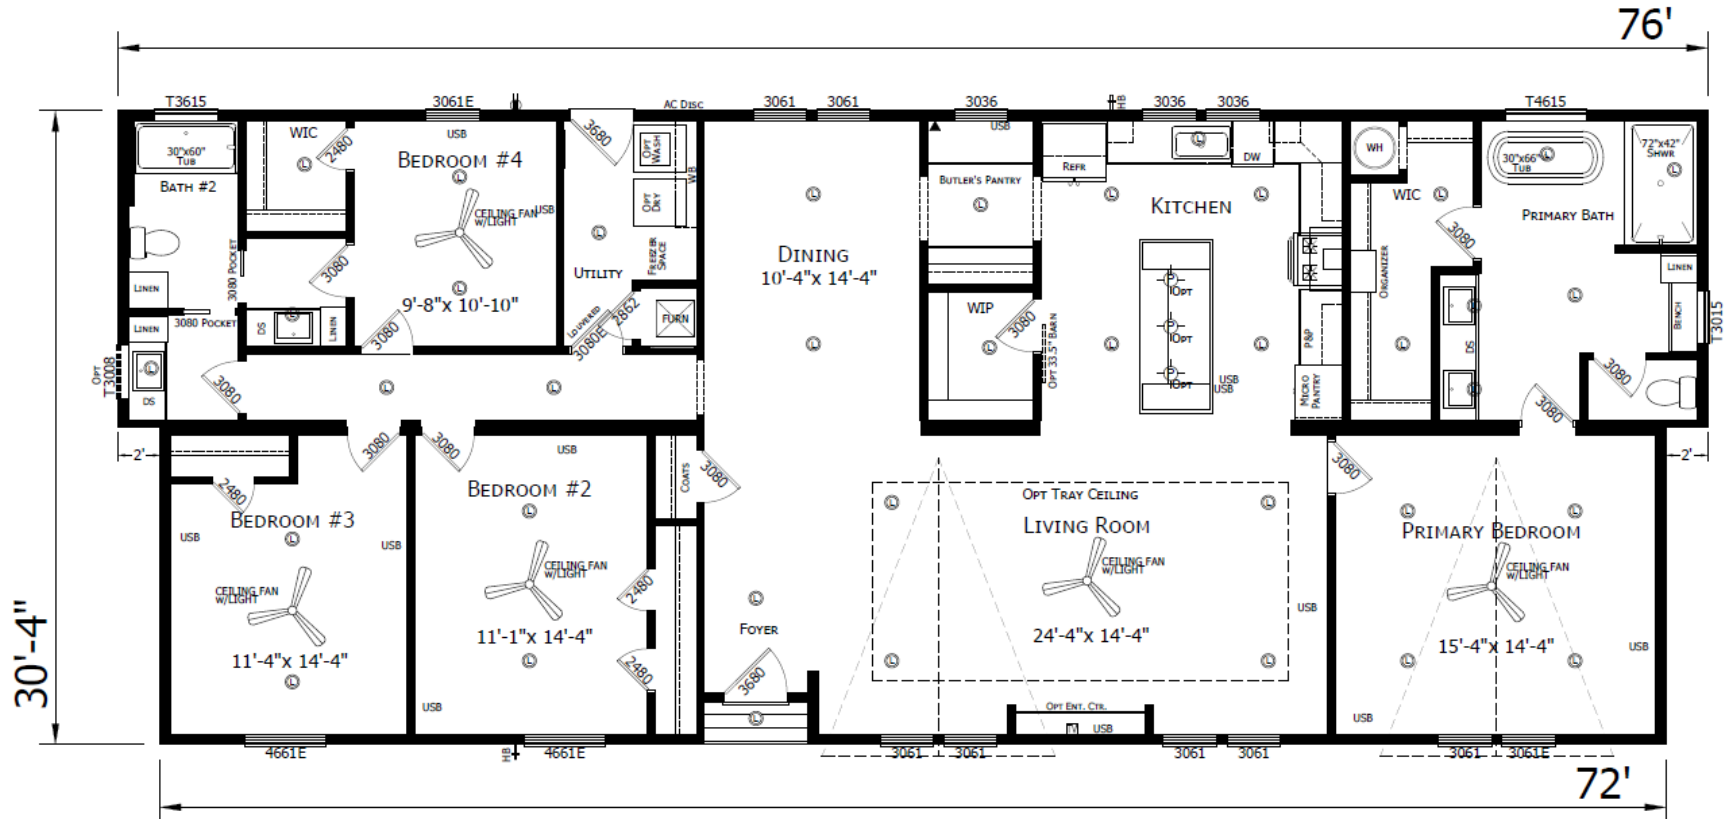

Stegall

Innovation Series - Multi Section

2,235 SQ. FT. (Approximate) 4 Bedroom, 2 Bath

Last Updated: 4-22-26

FACTORY SELECT HOMES
4890 W. Main St.
Farmington, NM 87401

FSMobileHomes.com | 1-800-750-8802

IMPORTANT: Alta Cima Corp reserves the right to modify, cancel or substitute products or features of this event at any time without prior notice or obligation. Pictures and other promotional materials are representative and may depict or contain floor plans, square footages, elevations, options, upgrades, extra design features, decorations, floor coverings, specialty light fixtures, custom paint and wall coverings, window treatments, landscaping, sound and alarm systems, furnishings, appliances, and other designer/decorator features and amenities that are not included as part of the home and/or may not be available at all locations. Home, pricing and community information is subject to change, and homes to prior sale, at any time without notice or obligation. ©2020 Alta Cima Corp. All rights reserved.