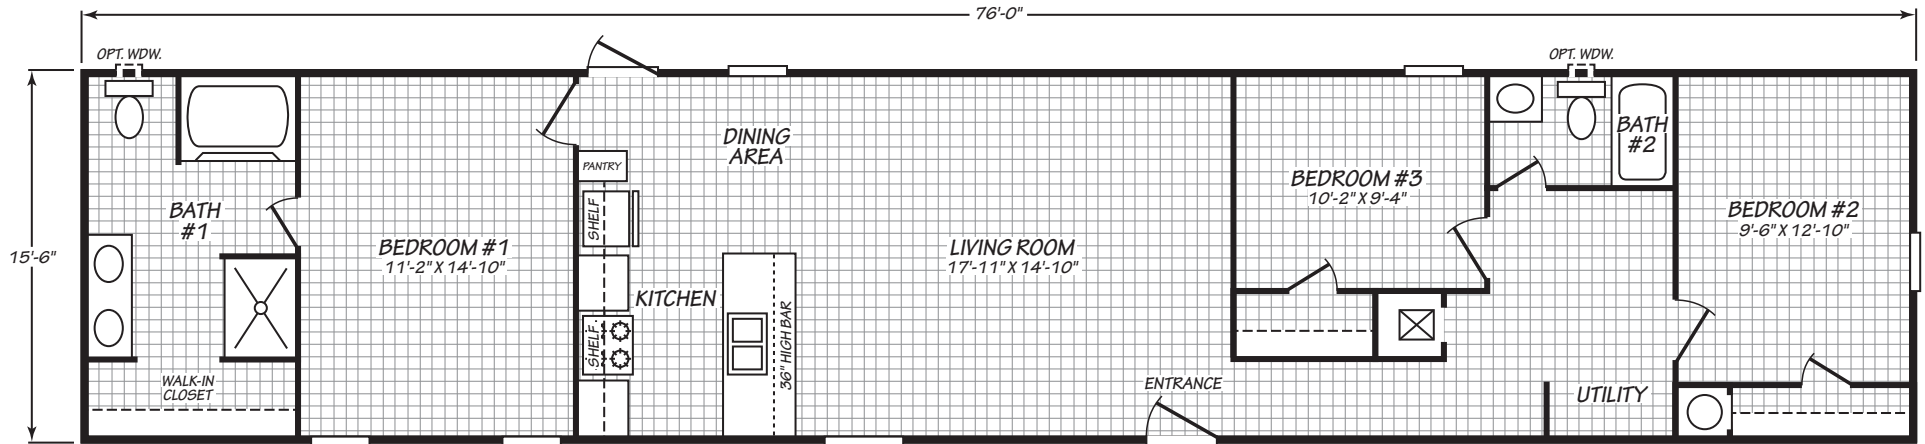

Serafina

Value Homes LTD Series

1,178 SQ. FT. (Approximate) 3 Bedroom, 2 Bath

Last Updated: 6-26-26

FACTORY SELECT HOMES
4890 W. Main St.
Farmington, NM 87401

FSMobileHomes.com | 1-800-750-8802

IMPORTANT: Alta Cima Corp reserves the right to modify, cancel or substitute products or features of this event at any time without prior notice or obligation. Pictures and other promotional materials are representative and may depict or contain floor plans, square footages, elevations, options, upgrades, extra design features, decorations, floor coverings, specialty light fixtures, custom paint and wall coverings, window treatments, landscaping, sound and alarm systems, furnishings, appliances, and other designer/decorator features and amenities that are not included as part of the home and/or may not be available at all locations. Home, pricing and community information is subject to change, and homes to prior sale, at any time without notice or obligation. ©2020 Alta Cima Corp. All rights reserved.