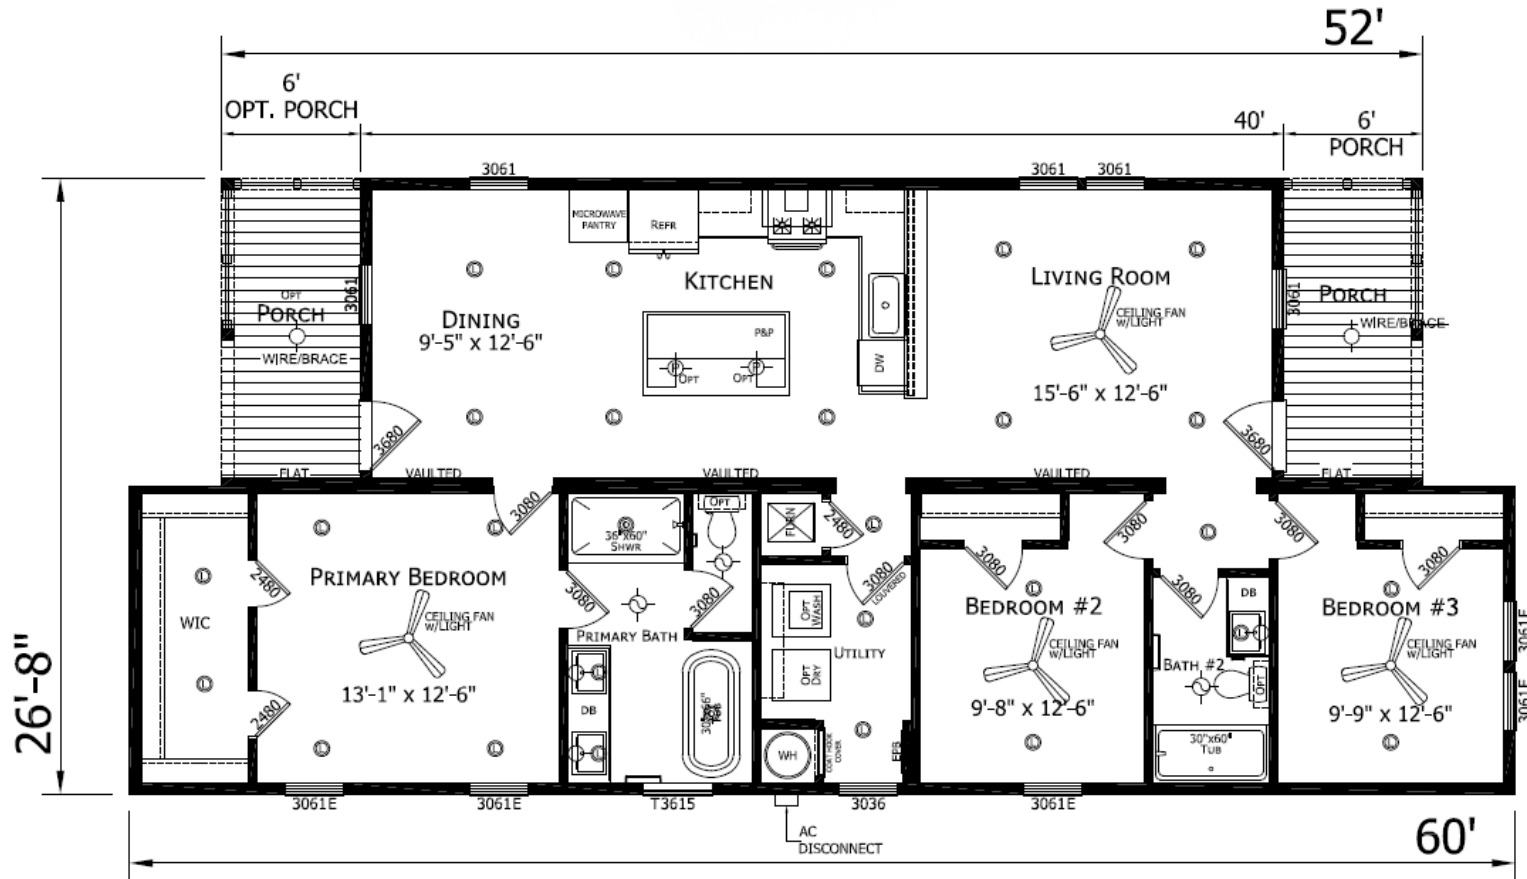

Russellville

Innovation Series - Multi Section

1,333 SQ. FT. (Approximate) 3 Bedroom, 2 Bath

Last Updated: 4-22-26

FACTORY SELECT HOMES
4890 W. Main St.
Farmington, NM 87401

FSMobileHomes.com | 1-800-750-8802