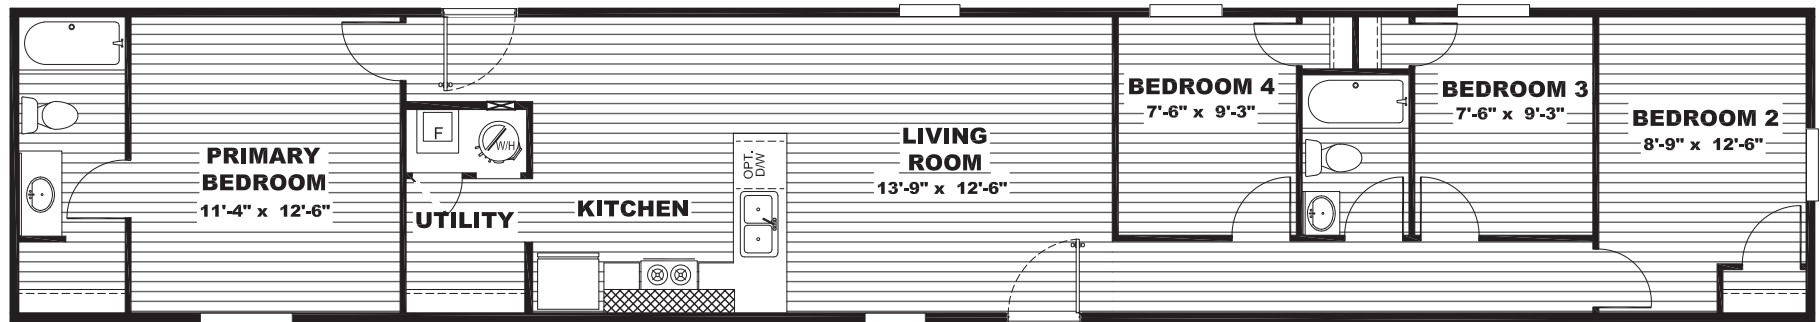

Ruskin

TRU Origin Series - Single Section

1,039 SQ. FT. (Approximate) 4 Bedroom, 2 Bath

Last Updated: 2-18-26

FACTORY SELECT HOMES
4890 W. Main St.
Farmington, NM 87401

FSMobleHomes.com | 1-800-750-8802

IMPORTANT: Alta Cima Corp reserves the right to modify, cancel or substitute products or features of this event at any time without prior notice or obligation. Pictures and other promotional materials are representative and may depict or contain floor plans, square footages, elevations, options, upgrades, extra design features, decorations, floor coverings, specialty light fixtures, custom paint and wall coverings, window treatments, landscaping, sound and alarm systems, furnishings, appliances, and other designer/decorator features and amenities that are not included as part of the home and/or may not be available at all locations. Home, pricing and community information is subject to change, and homes to prior sale, at any time without notice or obligation. ©2020 Alta Cima Corp. All rights reserved.