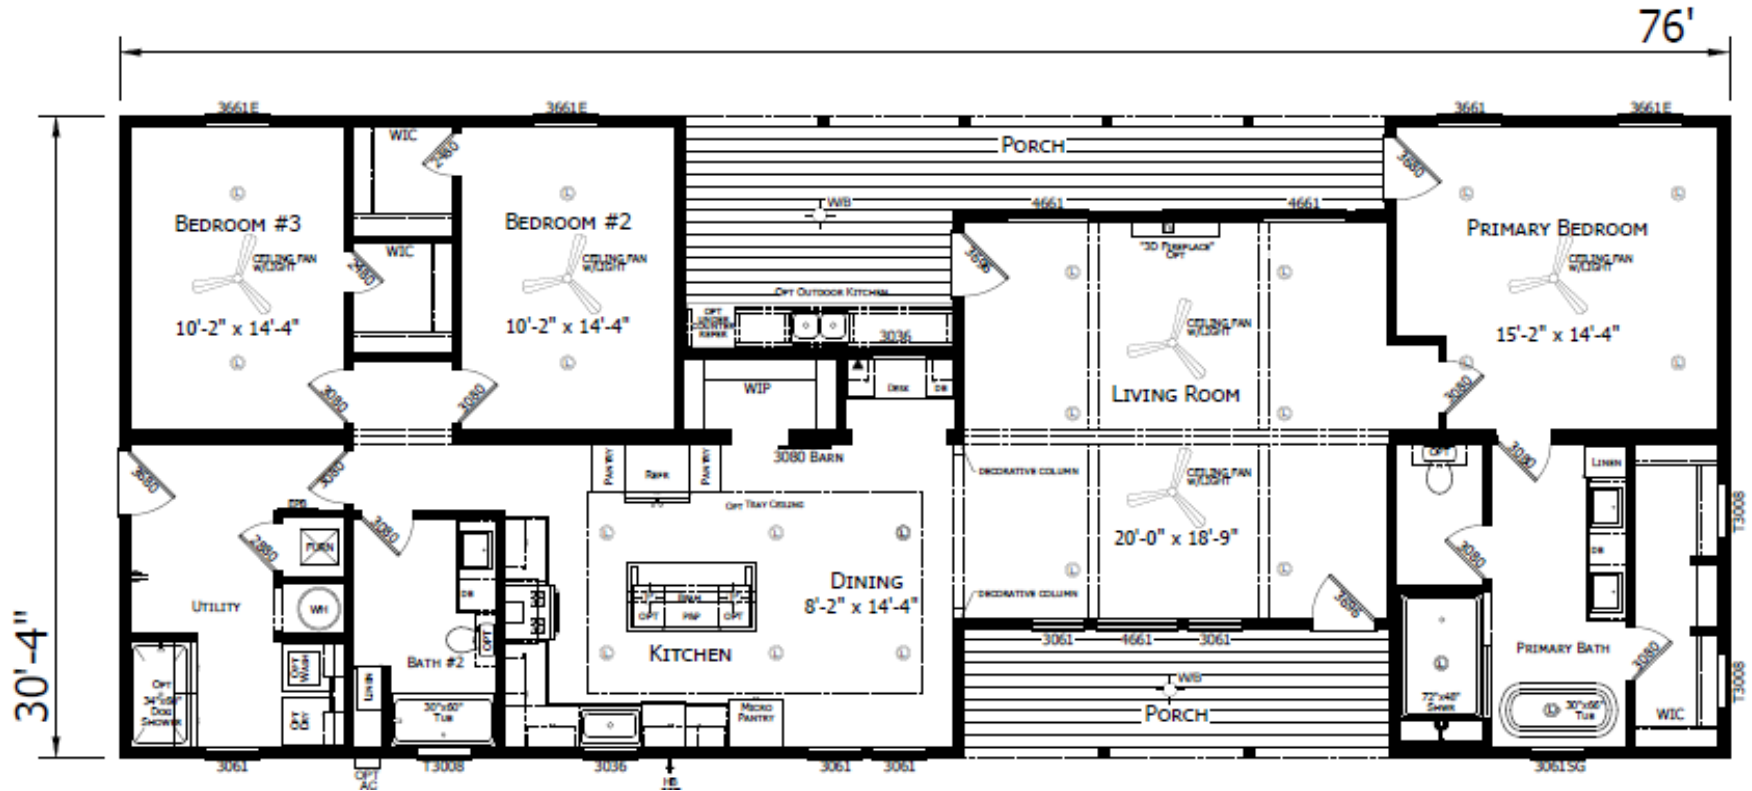

# Rogers

Innovation Series - Multi Section

2,185 SQ. FT. (Approximate) 3 Bedroom, 2 Bath

Last Updated: 4-22-26

**FACTORY SELECT HOMES**  
4890 W. Main St.  
Farmington, NM 87401

**FSMobileHomes.com | 1-800-750-8802**