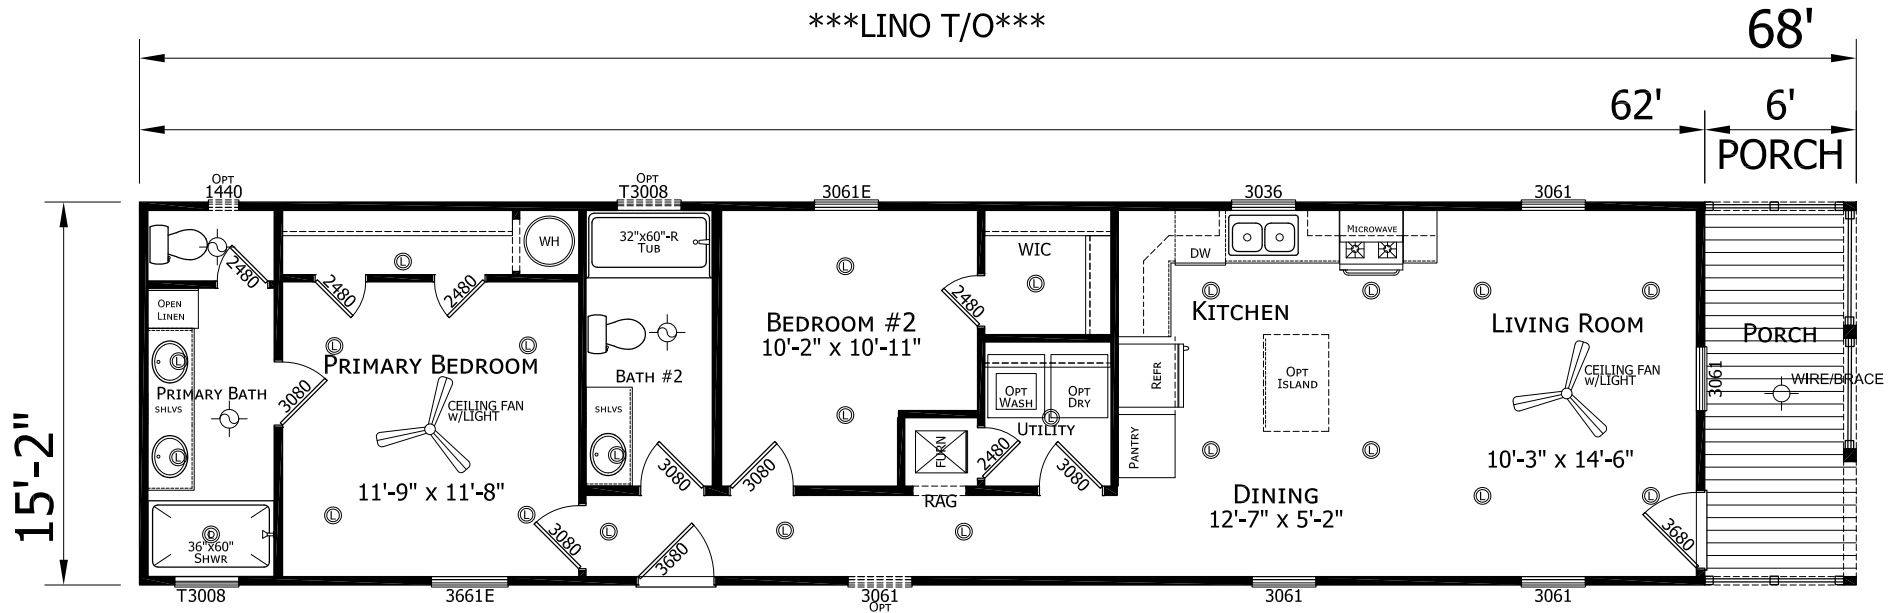

# Riviera

Welcome Series

1,031 SQ. FT. (Approximate) 2 Bedroom, 2 Bath

Last Updated: 6-5-26

\*\*\*LINO T/O\*\*\*

FRONT ELEVATION

**FACTORY SELECT HOMES**  
4890 W. Main St.  
Farmington, NM 87401

**FSMobileHomes.com | 1-800-750-8802**