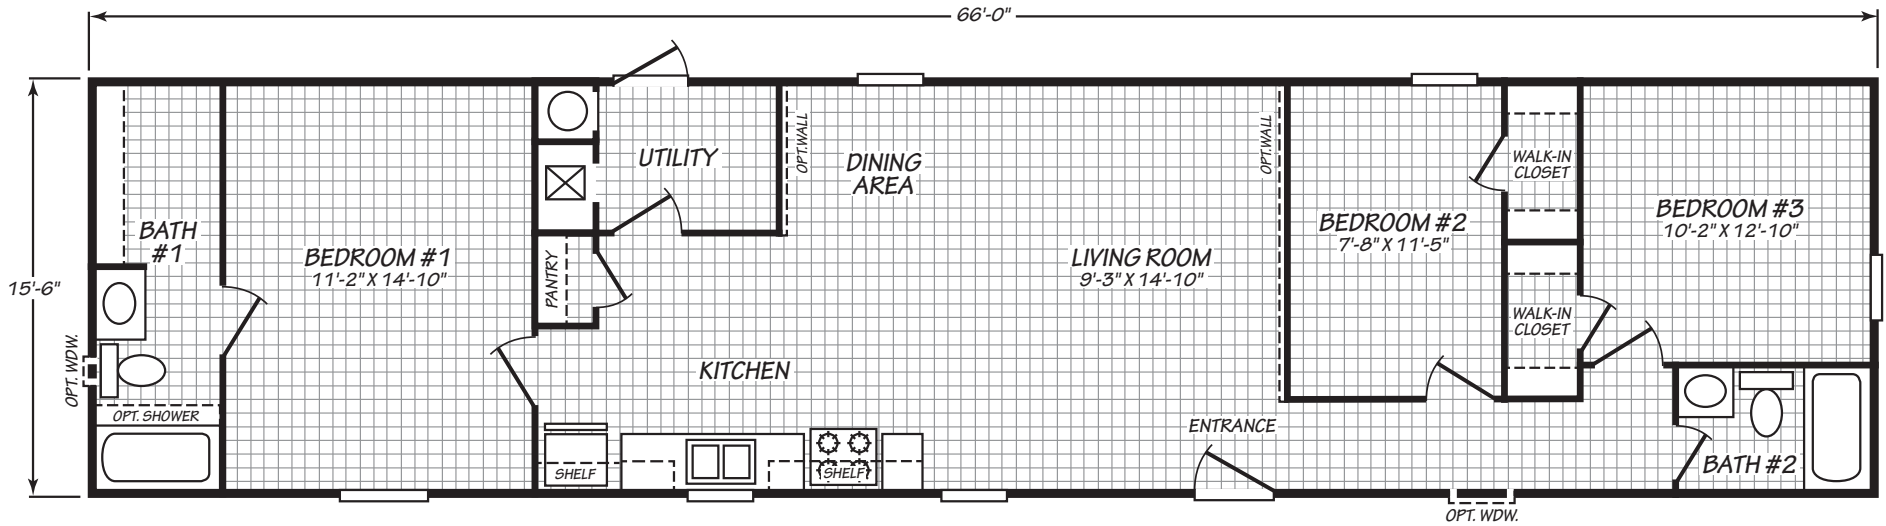

# Ribera

Value Homes LTD Series

1,023 SQ. FT. (Approximate) 3 Bedroom, 2 Bath

Last Updated: 6-26-26

**FACTORY SELECT HOMES**  
4890 W. Main St.  
Farmington, NM 87401

**FSMobileHomes.com | 1-800-750-8802**