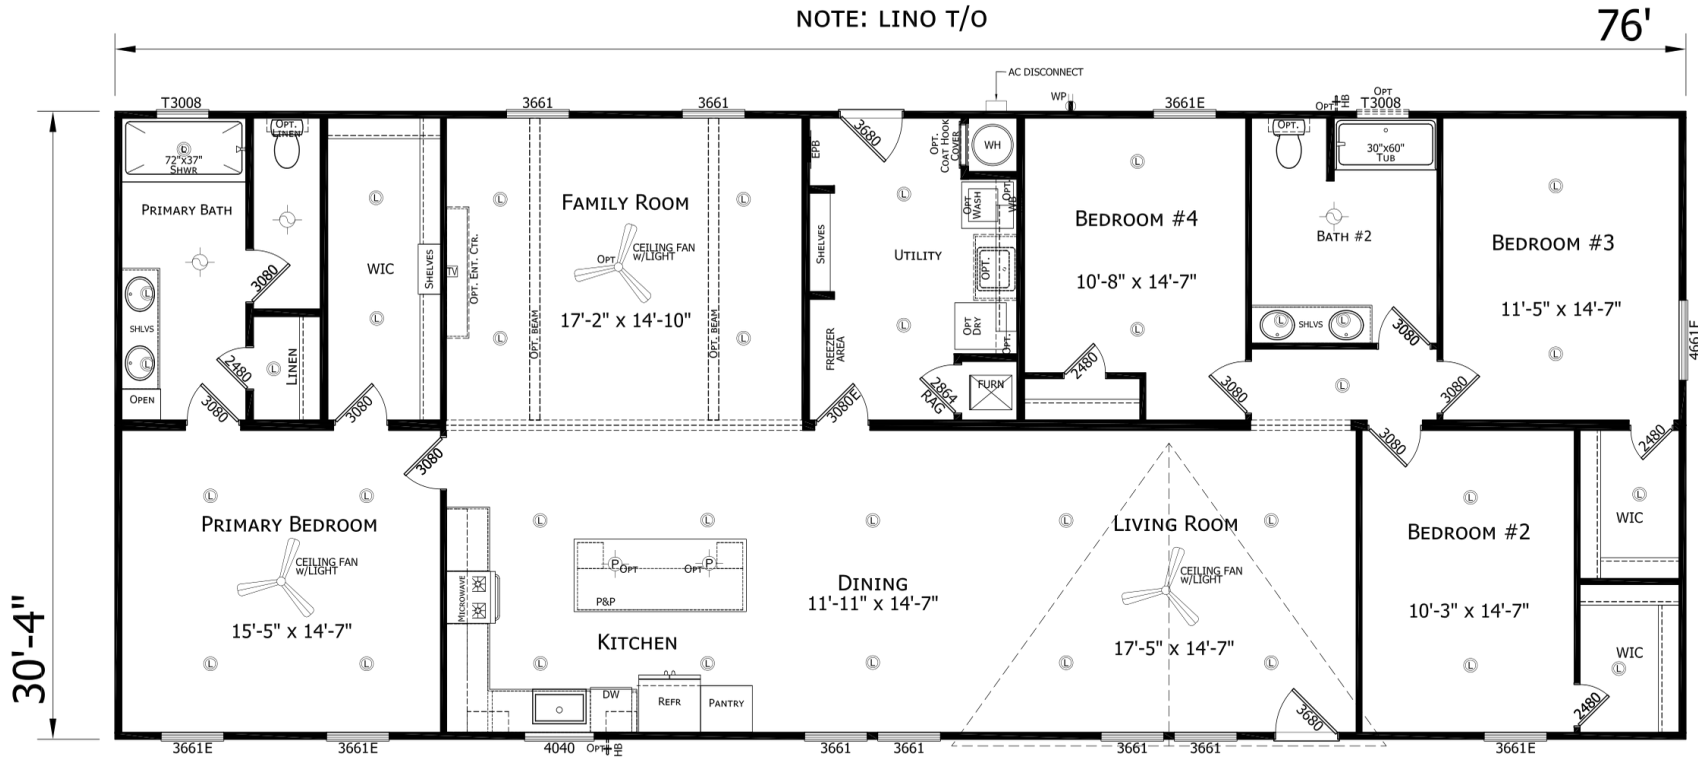

Plemons

Welcome Series

2,305 SQ. FT. (Approximate) 4 Bedroom, 2 Bath

Last Updated: 4-22-26

FACTORY SELECT HOMES
4890 W. Main St.
Farmington, NM 87401

FSMobileHomes.com | 1-800-750-8802

IMPORTANT: Alta Cima Corp reserves the right to modify, cancel or substitute products or features of this event at any time without prior notice or obligation. Pictures and other promotional materials are representative and may depict or contain floor plans, square footages, elevations, options, upgrades, extra design features, decorations, floor coverings, specialty light fixtures, custom paint and wall coverings, window treatments, landscaping, sound and alarm systems, furnishings, appliances, and other designer/decorator features and amenities that are not included as part of the home and/or may not be available at all locations. Home, pricing and community information is subject to change, and homes to prior sale, at any time without notice or obligation. ©2020 Alta Cima Corp. All rights reserved.