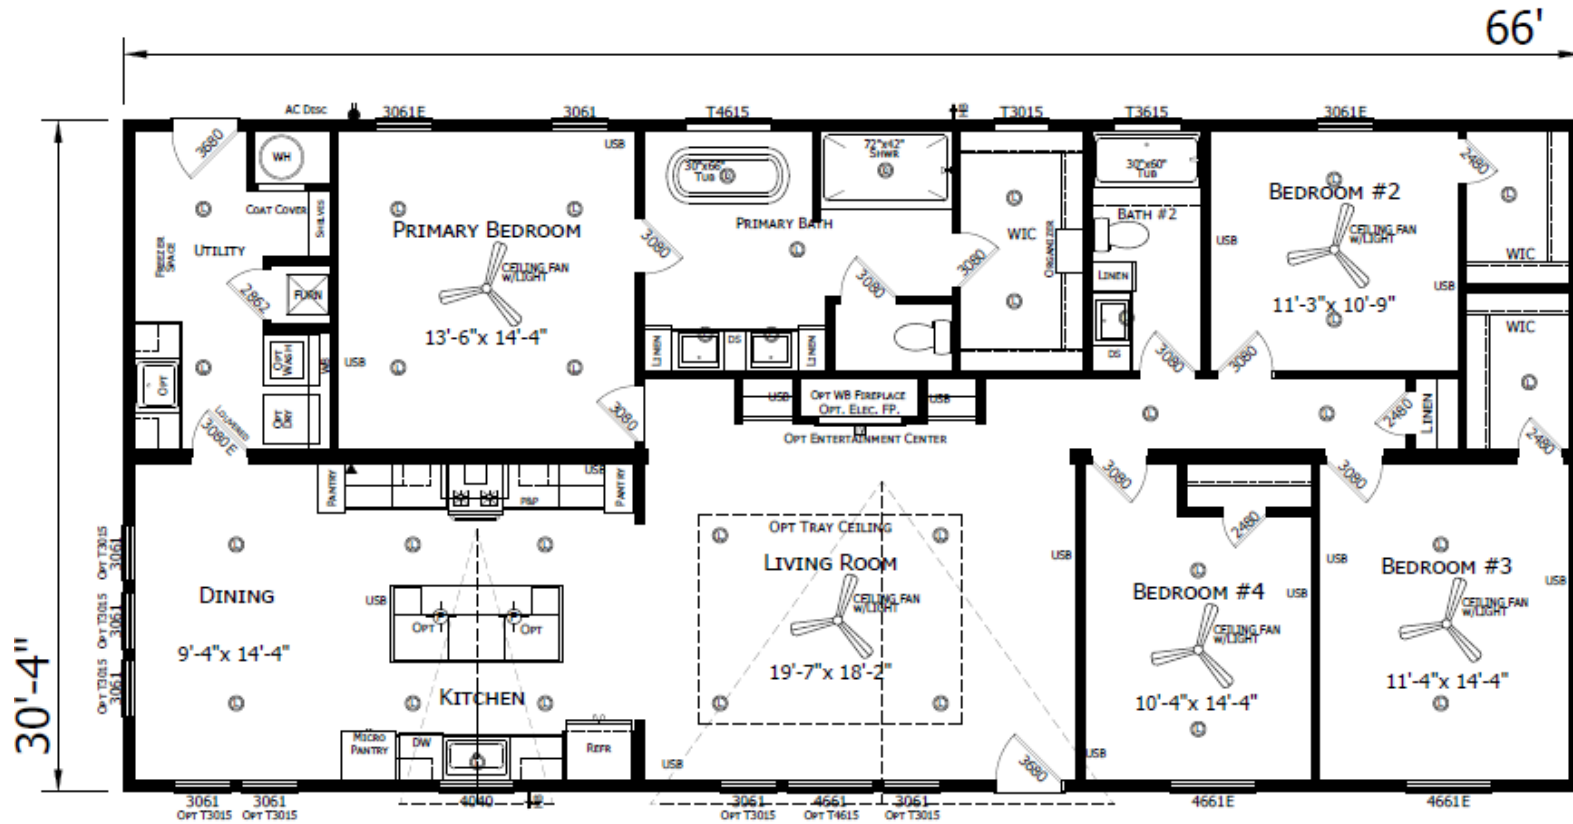

Ordway

Innovation Series - Multi Section

2,002 SQ. FT. (Approximate) 4 Bedroom, 2 Bath

Last Updated: 4-22-26

FACTORY SELECT HOMES
4890 W. Main St.
Farmington, NM 87401

FSMobileHomes.com | 1-800-750-8802

IMPORTANT: Alta Cima Corp reserves the right to modify, cancel or substitute products or features of this event at any time without prior notice or obligation. Pictures and other promotional materials are representative and may depict or contain floor plans, square footages, elevations, options, upgrades, extra design features, decorations, floor coverings, specialty light fixtures, custom paint and wall coverings, window treatments, landscaping, sound and alarm systems, furnishings, appliances, and other designer/decorator features and amenities that are not included as part of the home and/or may not be available at all locations. Home, pricing and community information is subject to change, and homes to prior sale, at any time without notice or obligation. ©2020 Alta Cima Corp. All rights reserved.