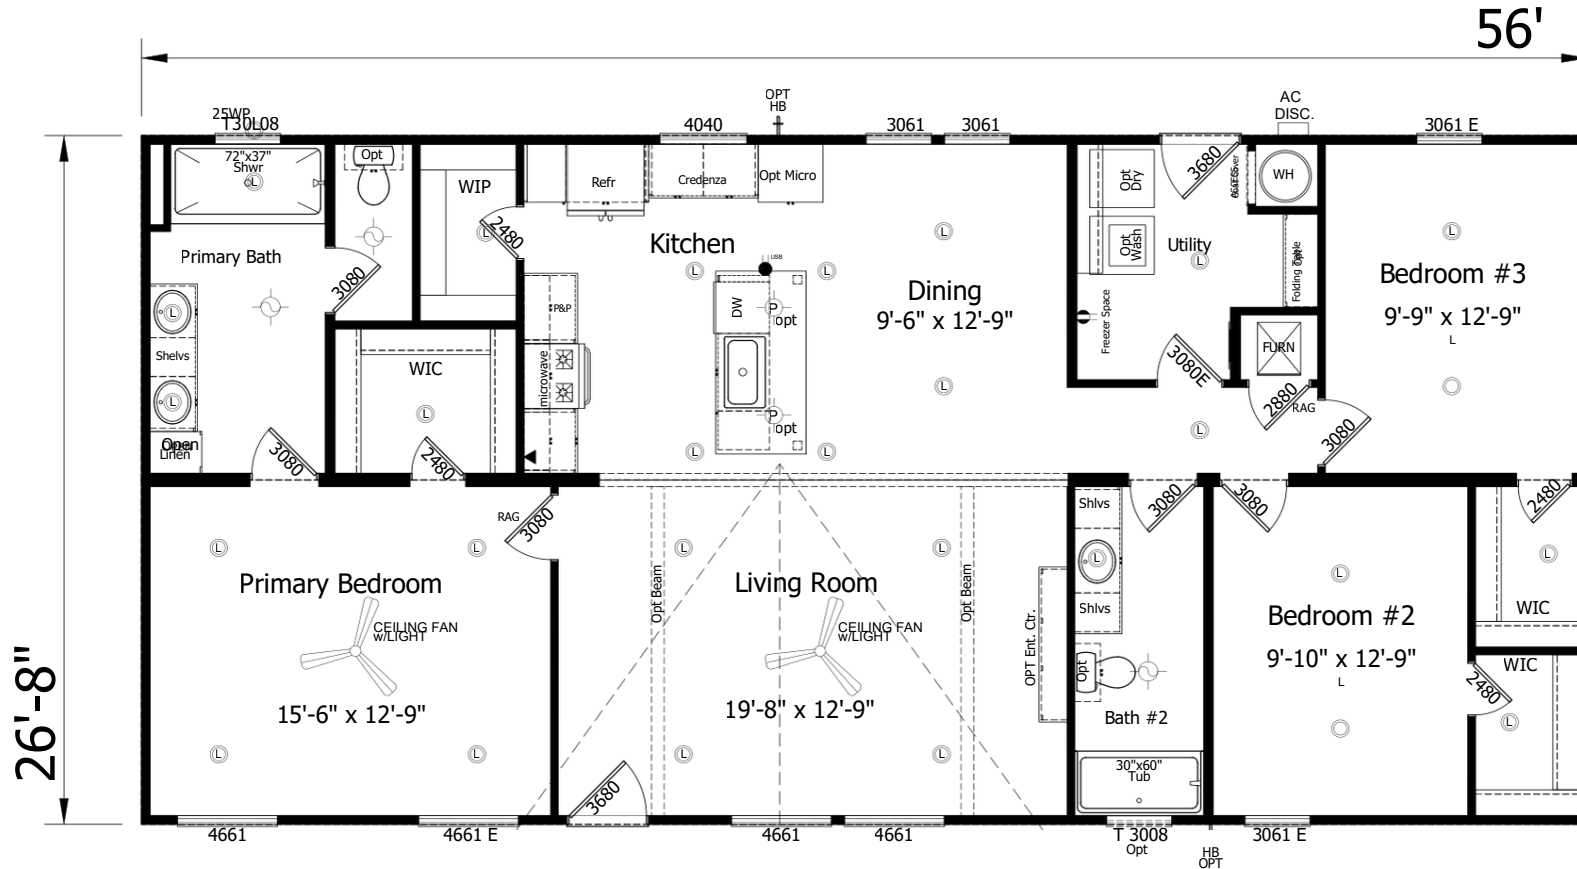

Morse

Welcome Series

1,493 SQ. FT. (Approximate) 3 Bedroom, 2 Bath

Last Updated: 4-22-26

FACTORY SELECT HOMES

4890 W. Main St.
Farmington, NM 87401

FSMobileHomes.com | 1-800-750-8802

IMPORTANT: Alta Cima Corp reserves the right to modify, cancel or substitute products or features of this event at any time without prior notice or obligation. Pictures and other promotional materials are representative and may depict or contain floor plans, square footages, elevations, options, upgrades, extra design features, decorations, floor coverings, specialty light fixtures, custom paint and wall coverings, window treatments, landscaping, sound and alarm systems, furnishings, appliances, and other designer/decorator features and amenities that are not included as part of the home and/or may not be available at all locations. Home, pricing and community information is subject to change, and homes to prior sale, at any time without notice or obligation. ©2020 Alta Cima Corp. All rights reserved.