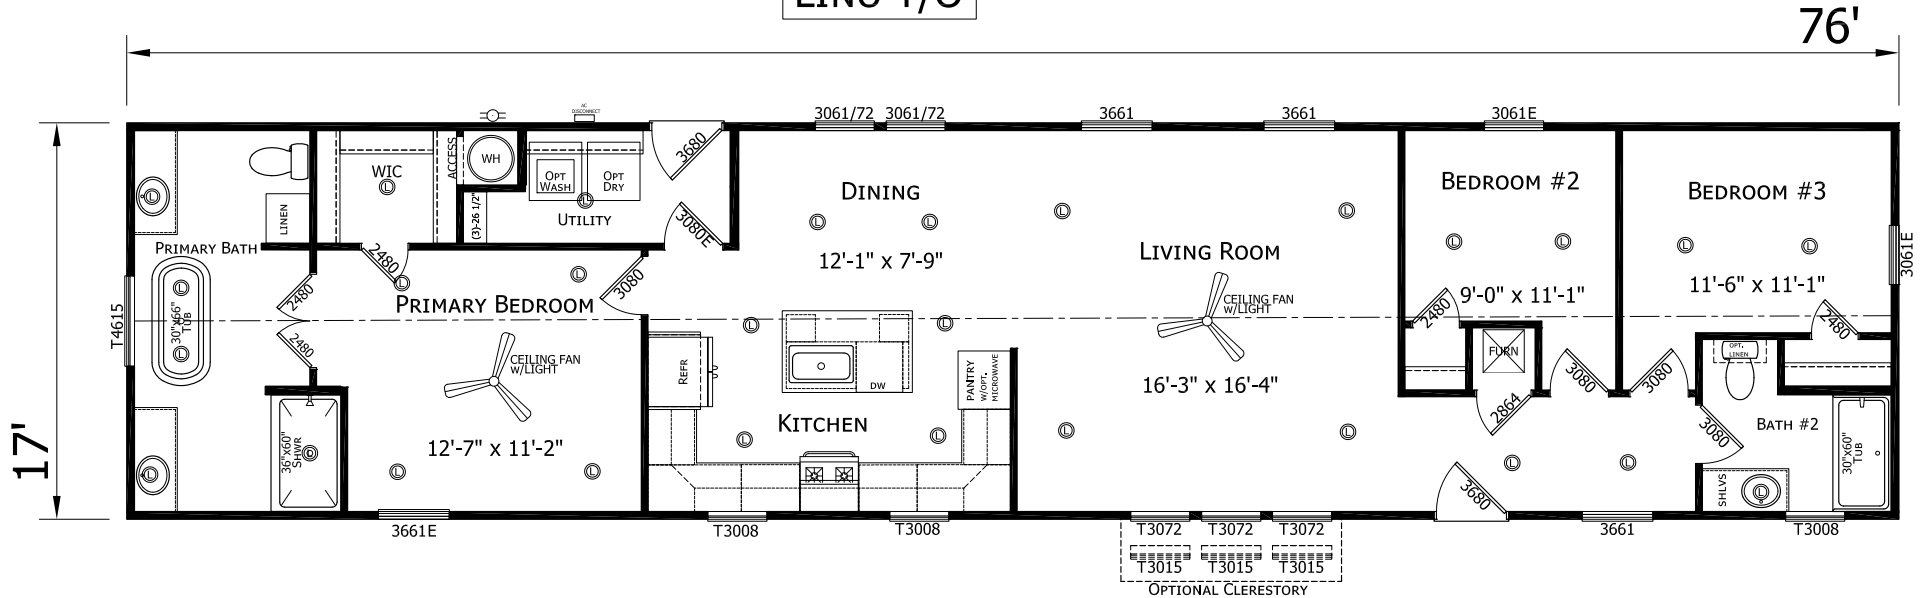

Merrimon

Welcome Series

1,292 SQ. FT. (Approximate) 3 Bedroom, 2 Bath

Last Updated: 6-5-26

NOTE:
LINO T/O

FRONT SIDE ELEVATION

FACTORY SELECT HOMES
4890 W. Main St.
Farmington, NM 87401

FSMobileHomes.com | 1-800-750-8802