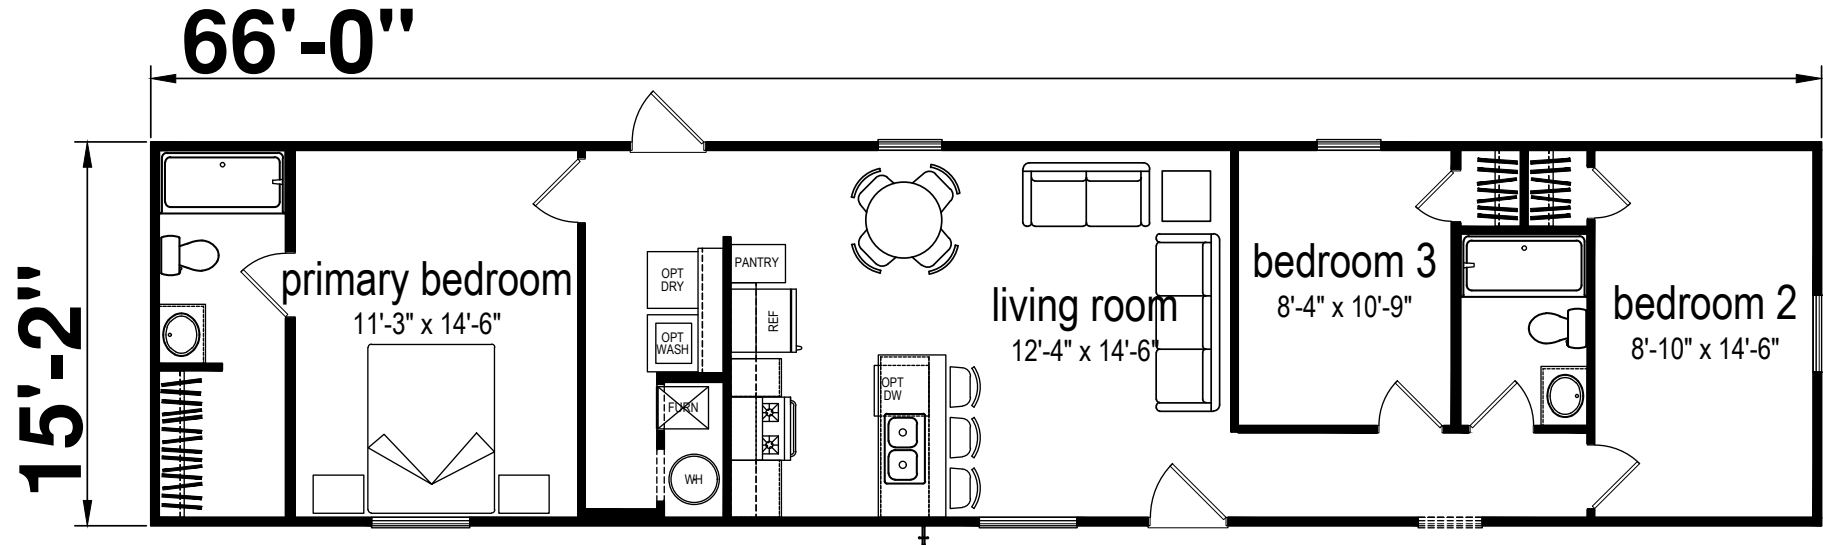

Merkel

Prime Series

1,001 SQ. FT. (Approximate) 3 Bedroom, 2 Bath

Last Updated: 2-14-24

FACTORY SELECT HOMES
4890 W. Main St.
Farmington, NM 87401

FSMobileHomes.com | 1-800-750-8802

IMPORTANT: Alta Cima Corp reserves the right to modify, cancel or substitute products or features of this event at any time without prior notice or obligation. Pictures and other promotional materials are representative and may depict or contain floor plans, square footages, elevations, options, upgrades, extra design features, decorations, floor coverings, specialty light fixtures, custom paint and wall coverings, window treatments, landscaping, sound and alarm systems, furnishings, appliances, and other designer/decorator features and amenities that are not included as part of the home and/or may not be available at all locations. Home, pricing and community information is subject to change, and homes to prior sale, at any time without notice or obligation. ©2020 Alta Cima Corp. All rights reserved.