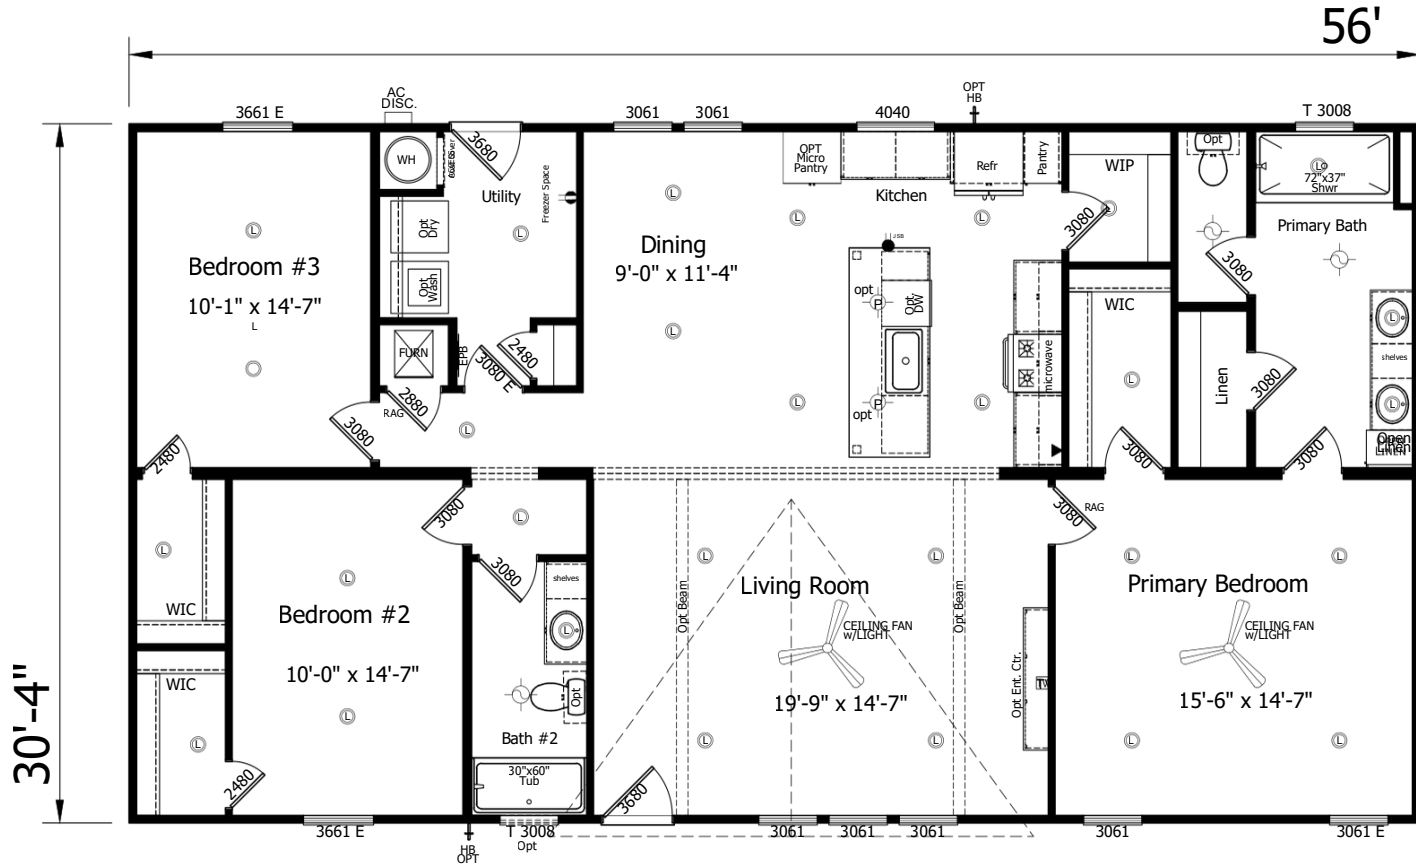

Materson

Welcome Series

1,699 SQ. FT. (Approximate) 3 Bedroom, 2 Bath

Last Updated: 4-22-26

FACTORY SELECT HOMES
4890 W. Main St.
Farmington, NM 87401

FSMobileHomes.com | 1-800-750-8802

IMPORTANT: Alta Cima Corp reserves the right to modify, cancel or substitute products or features of this event at any time without prior notice or obligation. Pictures and other promotional materials are representative and may depict or contain floor plans, square footages, elevations, options, upgrades, extra design features, decorations, floor coverings, specialty light fixtures, custom paint and wall coverings, window treatments, landscaping, sound and alarm systems, furnishings, appliances, and other designer/decorator features and amenities that are not included as part of the home and/or may not be available at all locations. Home, pricing and community information is subject to change, and homes to prior sale, at any time without notice or obligation. ©2020 Alta Cima Corp. All rights reserved.