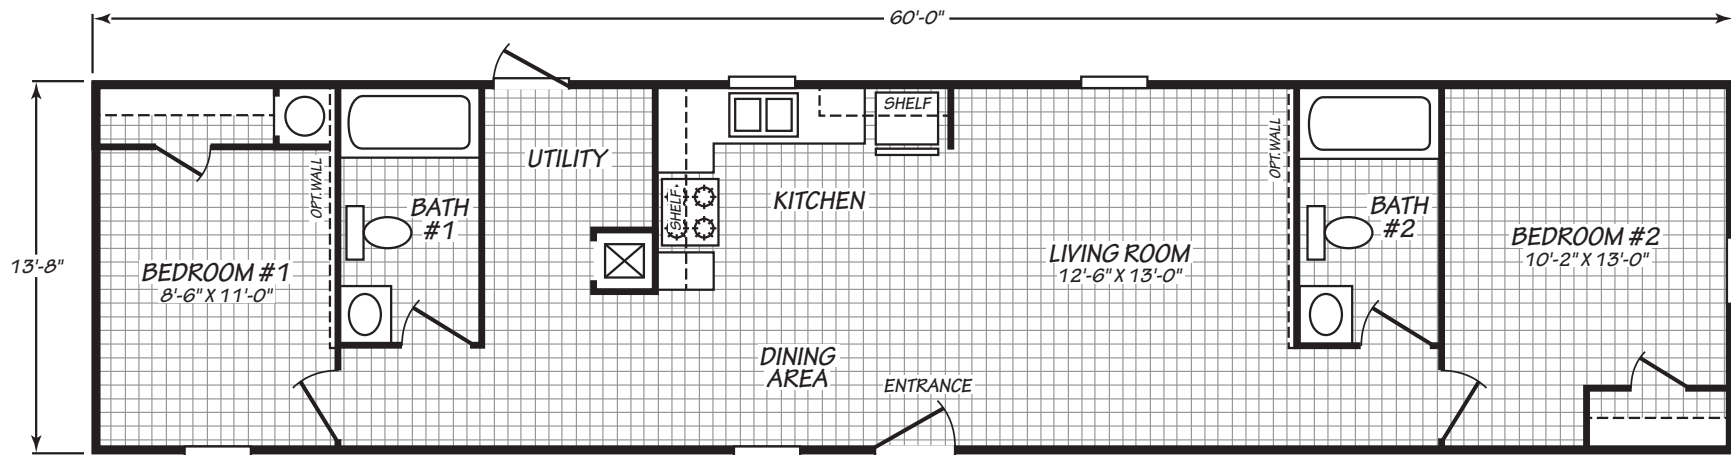

# Lybrook

Value Homes LTD Series

820 SQ. FT. (Approximate) 2 Bedroom, 2 Bath

Last Updated: 6-26-26

**FACTORY SELECT HOMES**  
4890 W. Main St.  
Farmington, NM 87401

**FSMobileHomes.com | 1-800-750-8802**

**IMPORTANT:** Alta Cima Corp reserves the right to modify, cancel or substitute products or features of this event at any time without prior notice or obligation. Pictures and other promotional materials are representative and may depict or contain floor plans, square footages, elevations, options, upgrades, extra design features, decorations, floor coverings, specialty light fixtures, custom paint and wall coverings, window treatments, landscaping, sound and alarm systems, furnishings, appliances, and other designer/decorator features and amenities that are not included as part of the home and/or may not be available at all locations. Home, pricing and community information is subject to change, and homes to prior sale, at any time without notice or obligation. ©2020 Alta Cima Corp. All rights reserved.