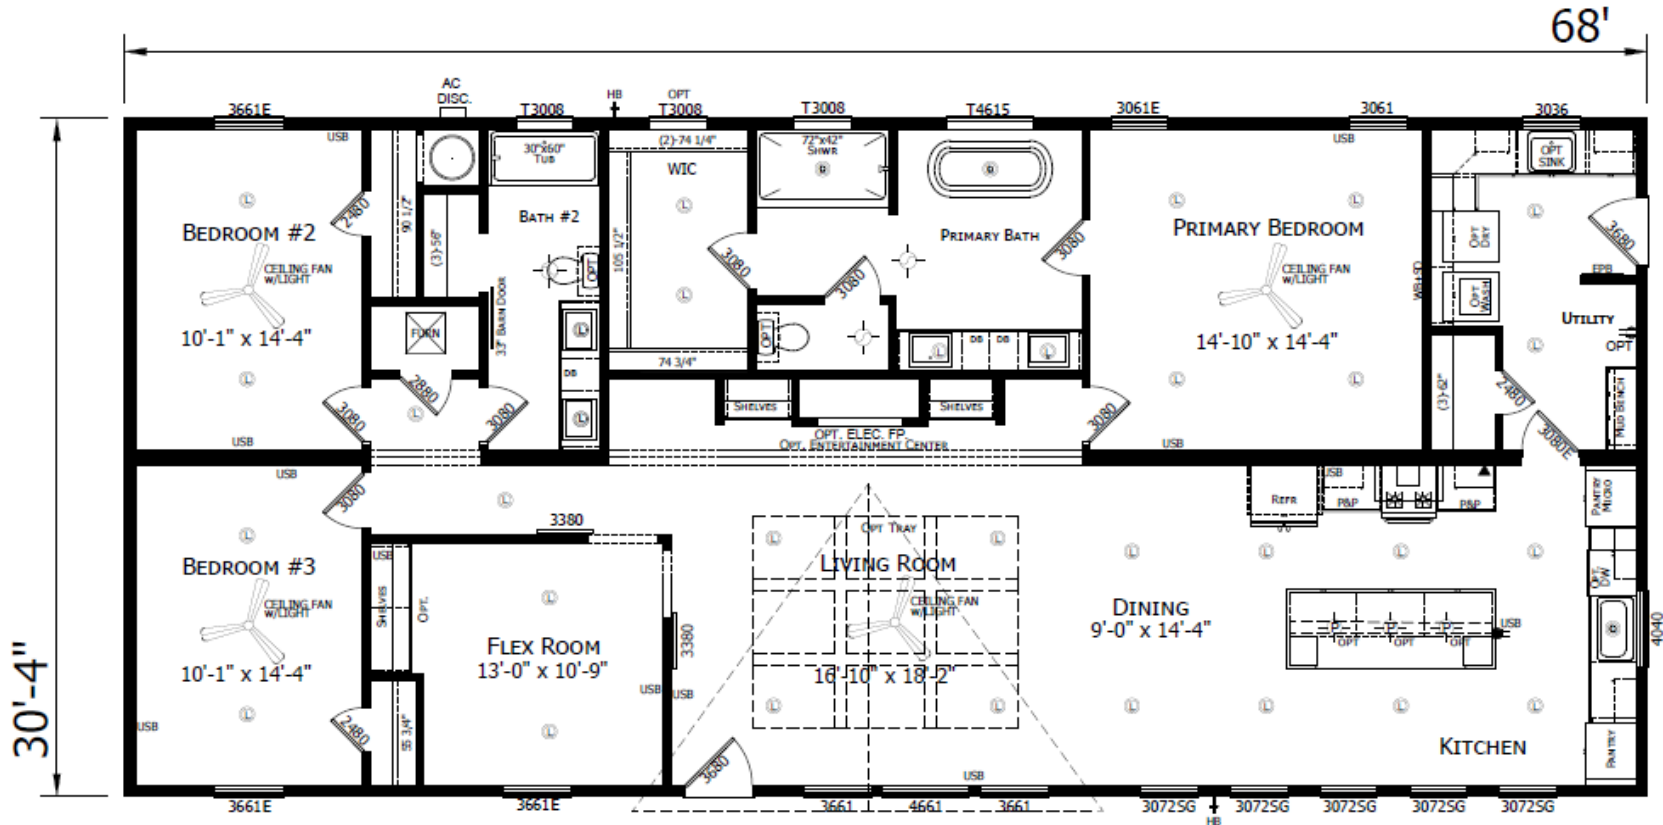

Ludlow

Innovation Series - Multi Section

2,063 SQ. FT. (Approximate) 4 Bedroom, 2 Bath

Last Updated: 4-22-26

FACTORY SELECT HOMES
4890 W. Main St.
Farmington, NM 87401

FSMobileHomes.com | 1-800-750-8802

IMPORTANT: Alta Cima Corp reserves the right to modify, cancel or substitute products or features of this event at any time without prior notice or obligation. Pictures and other promotional materials are representative and may depict or contain floor plans, square footages, elevations, options, upgrades, extra design features, decorations, floor coverings, specialty light fixtures, custom paint and wall coverings, window treatments, landscaping, sound and alarm systems, furnishings, appliances, and other designer/decorator features and amenities that are not included as part of the home and/or may not be available at all locations. Home, pricing and community information is subject to change, and homes to prior sale, at any time without notice or obligation. ©2020 Alta Cima Corp. All rights reserved.