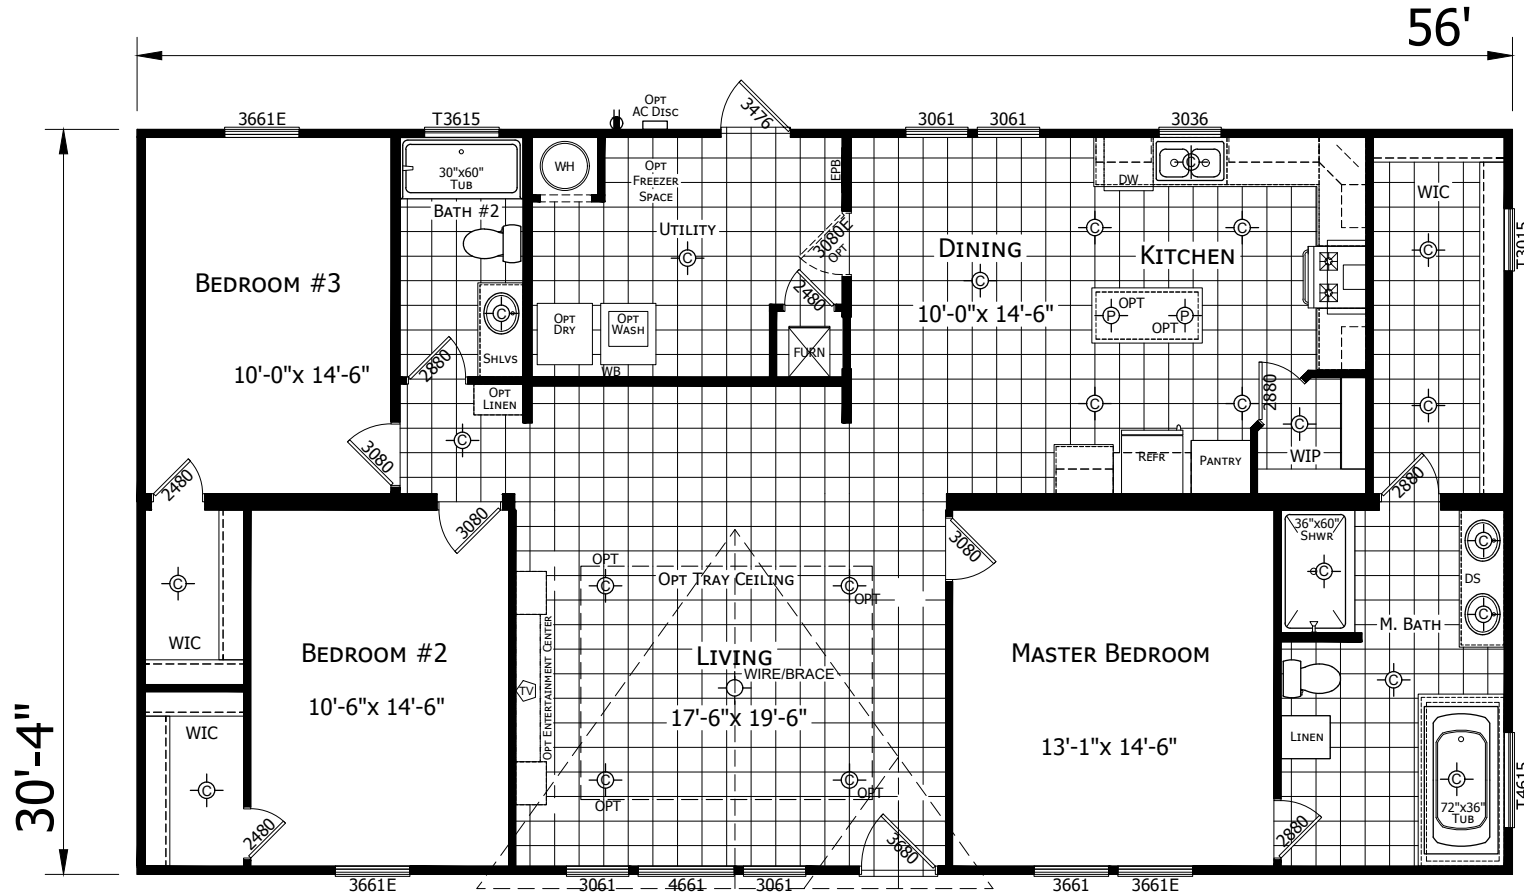

Longmont

Innovation Series - Multi Section

1,699 SQ. FT. (Approximate) 3 Bedrooms, 2 Bath

Last Updated: 6-21-21

FACTORY SELECT HOMES
4890 W. Main St.
Farmington, NM 87401

FSMobileHomes.com | 1-800-750-8802