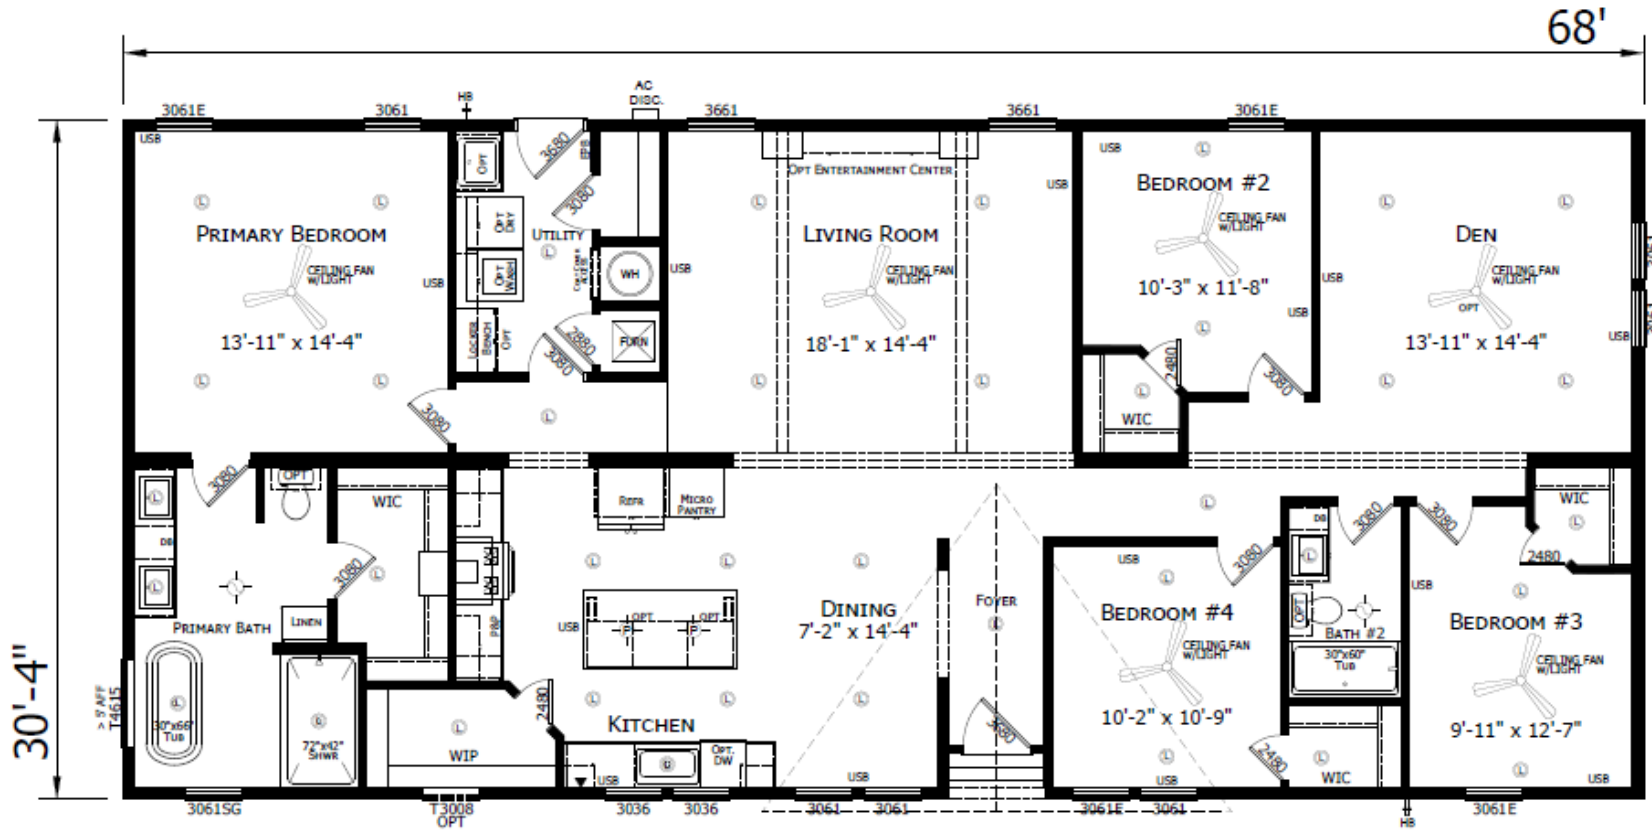

# Lockett

Innovation Series - Multi Section

2,054 SQ. FT. (Approximate) 4 Bedroom, 2 Bath

Last Updated: 4-22-26

**FACTORY SELECT HOMES**  
4890 W. Main St.  
Farmington, NM 87401

**FSMobileHomes.com | 1-800-750-8802**