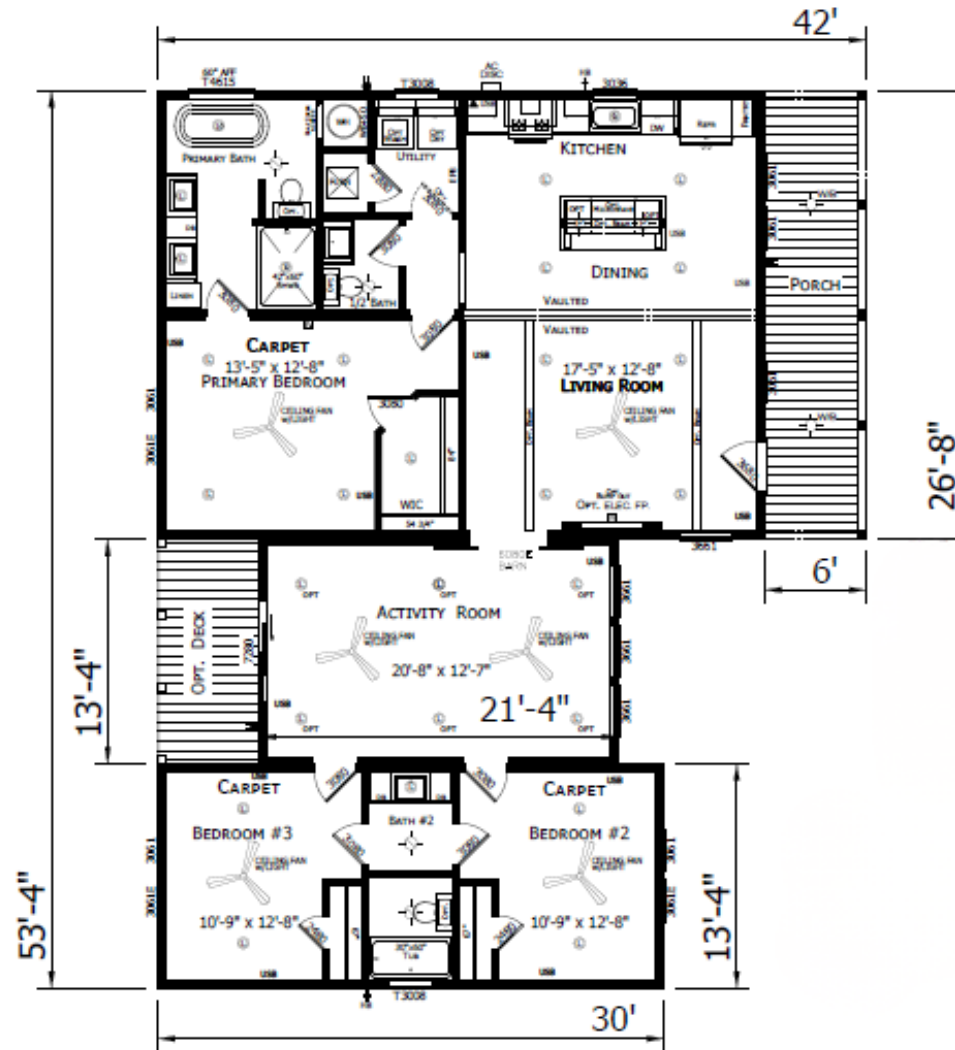

Levelland

Innovation Series - Multi Section

1,805 SQ. FT. (Approximate) 3 Bedroom, 3 Bath

Last Updated: 4-22-26

FACTORY SELECT HOMES
4890 W. Main St.
Farmington, NM 87401

FSMmobileHomes.com | 1-800-750-8802