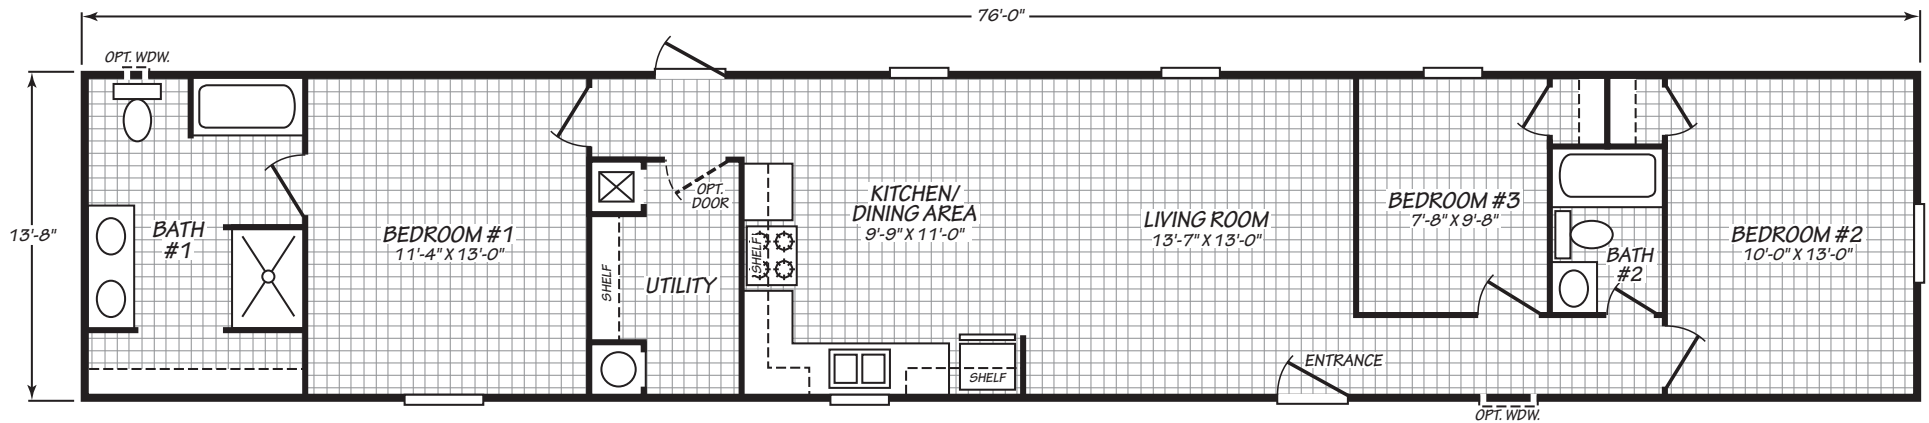

Lamy

Value Homes LTD Series

1,038 SQ. FT. (Approximate) 3 Bedroom, 2 Bath

Last Updated: 6-26-26

FACTORY SELECT HOMES
4890 W. Main St.
Farmington, NM 87401

FSMobileHomes.com | 1-800-750-8802

IMPORTANT: Alta Cima Corp reserves the right to modify, cancel or substitute products or features of this event at any time without prior notice or obligation. Pictures and other promotional materials are representative and may depict or contain floor plans, square footages, elevations, options, upgrades, extra design features, decorations, floor coverings, specialty light fixtures, custom paint and wall coverings, window treatments, landscaping, sound and alarm systems, furnishings, appliances, and other designer/decorator features and amenities that are not included as part of the home and/or may not be available at all locations. Home, pricing and community information is subject to change, and homes to prior sale, at any time without notice or obligation. ©2020 Alta Cima Corp. All rights reserved.