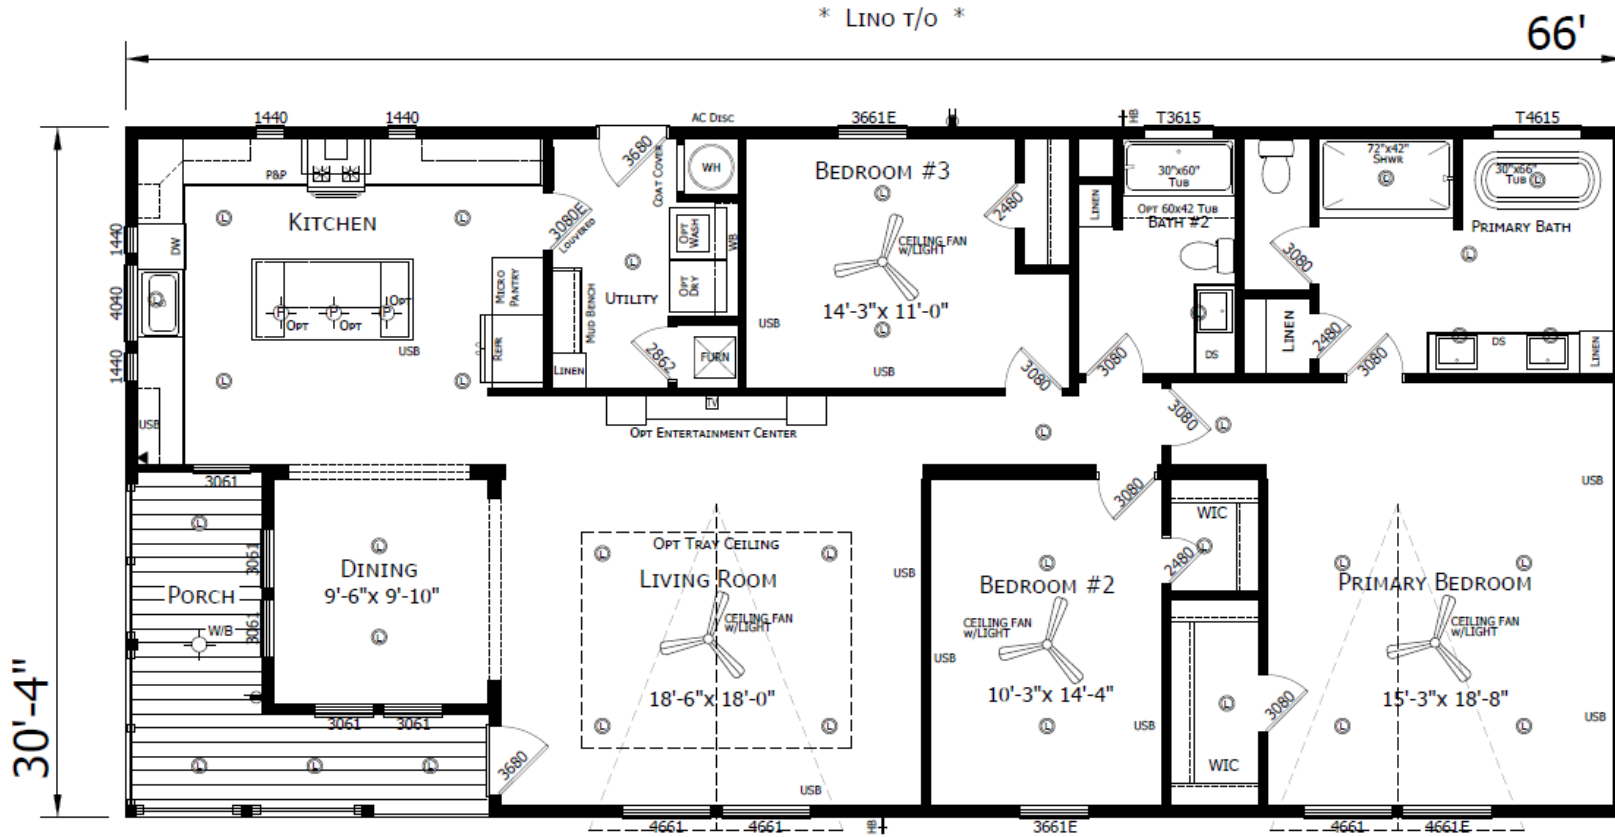

Lamea

Innovation Series - Multi Section

1,866 SQ. FT. (Approximate) 3 Bedroom, 2 Bath

Last Updated: 4-22-26

FACTORY SELECT HOMES
4890 W. Main St.
Farmington, NM 87401

FSMobileHomes.com | 1-800-750-8802

IMPORTANT: Alta Cima Corp reserves the right to modify, cancel or substitute products or features of this event at any time without prior notice or obligation. Pictures and other promotional materials are representative and may depict or contain floor plans, square footages, elevations, options, upgrades, extra design features, decorations, floor coverings, specialty light fixtures, custom paint and wall coverings, window treatments, landscaping, sound and alarm systems, furnishings, appliances, and other designer/decorator features and amenities that are not included as part of the home and/or may not be available at all locations. Home, pricing and community information is subject to change, and homes to prior sale, at any time without notice or obligation. ©2020 Alta Cima Corp. All rights reserved.