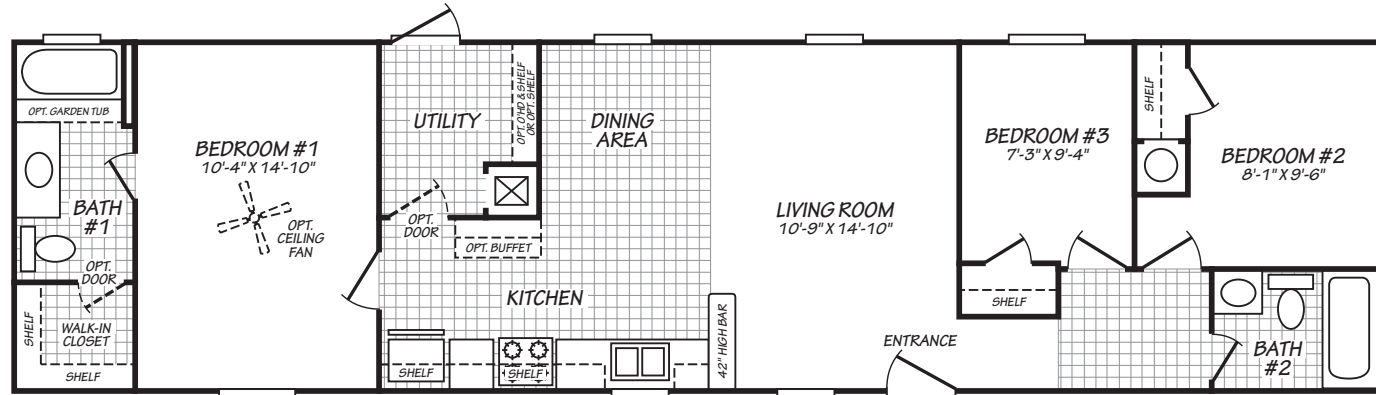

# Kerrville

Weston Series

868 SQ. FT. (Approximate) 2 Bedroom, 2 Bath

Last Updated: 4-25-22

ALTERNATE #1 - 4' STRETCH - 3 BEDROOMS

**FACTORY SELECT HOMES**  
4890 W. Main St.  
Farmington, NM 87401

**FSMobileHomes.com | 1-800-750-8802**