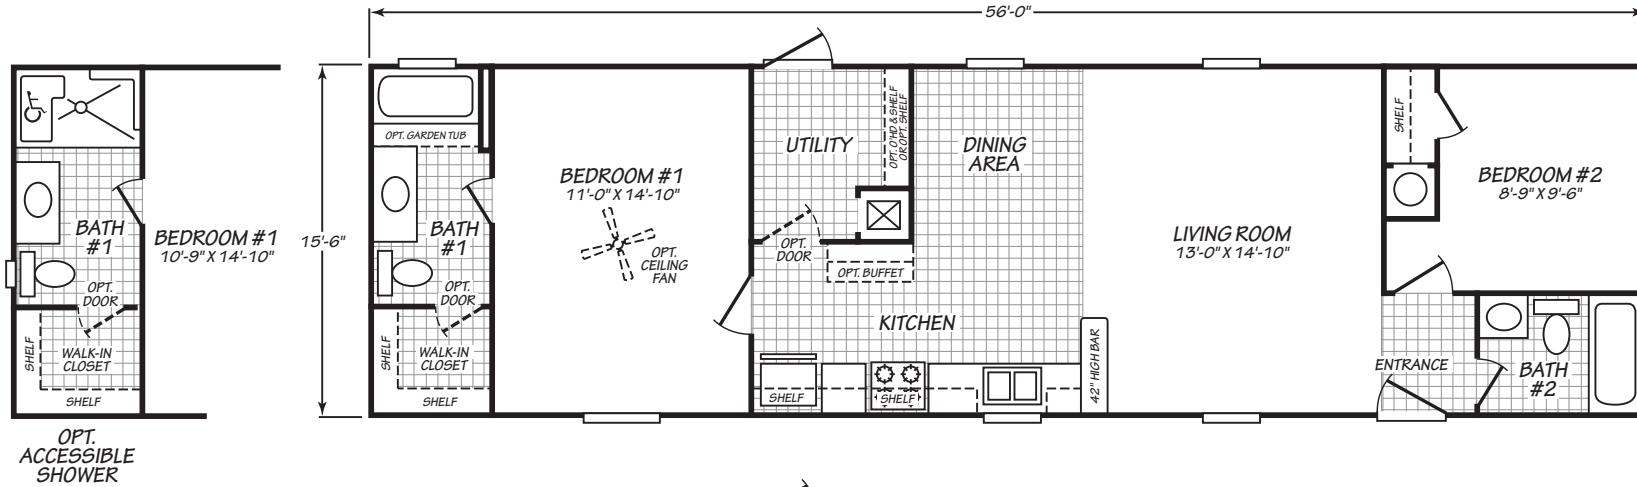

# Kerrville

Weston Series

868 SQ. FT. (Approximate) 2 Bedroom, 2 Bath

Last Updated: 4-25-22

ALTERNATE #1 - 4' STRETCH - 3 BEDROOMS

**FACTORY SELECT HOMES**  
4890 W. Main St.  
Farmington, NM 87401

**FSMobileHomes.com | 1-800-750-8802**