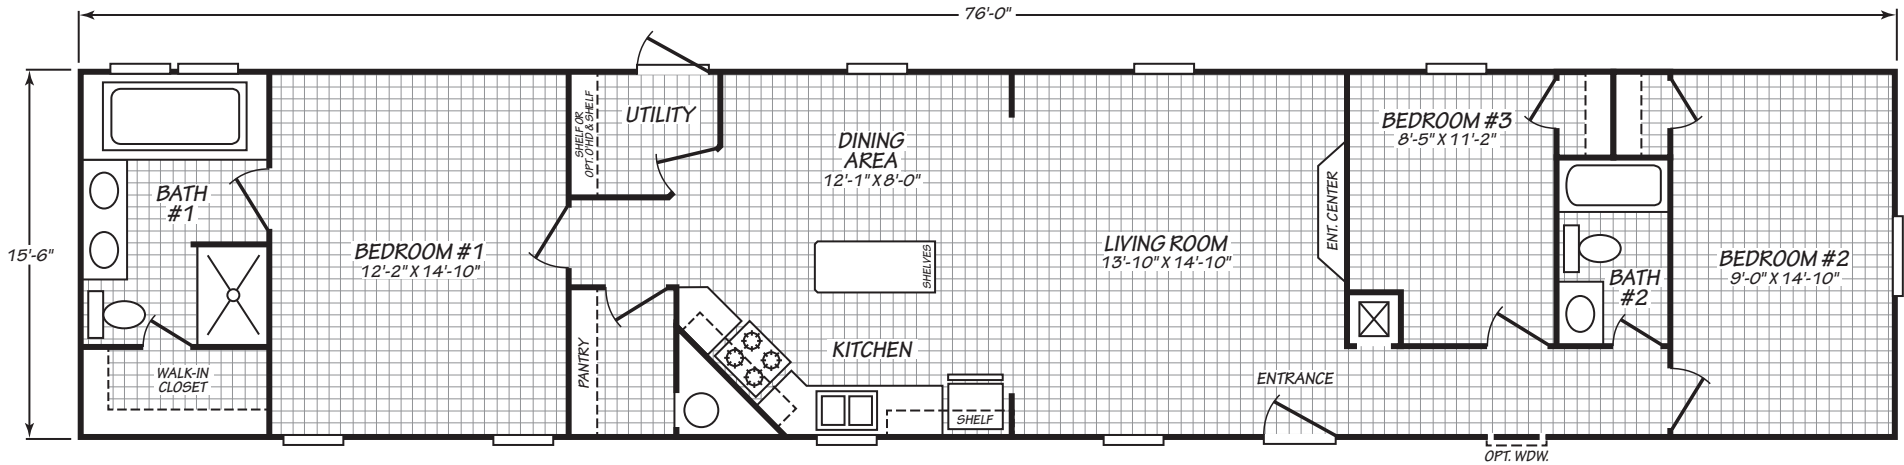

Karnes

Landmark Series

1,178 SQ. FT. (Approximate) 3 Bedroom, 2 Bath

Last Updated: 9-20-23

FACTORY SELECT HOMES
4890 W. Main St.
Farmington, NM 87401

FSMobileHomes.com | 1-800-750-8802

IMPORTANT: Alta Cima Corp reserves the right to modify, cancel or substitute products or features of this event at any time without prior notice or obligation. Pictures and other promotional materials are representative and may depict or contain floor plans, square footages, elevations, options, upgrades, extra design features, decorations, floor coverings, specialty light fixtures, custom paint and wall coverings, window treatments, landscaping, sound and alarm systems, furnishings, appliances, and other designer/decorator features and amenities that are not included as part of the home and/or may not be available at all locations. Home, pricing and community information is subject to change, and homes to prior sale, at any time without notice or obligation. ©2020 Alta Cima Corp. All rights reserved.