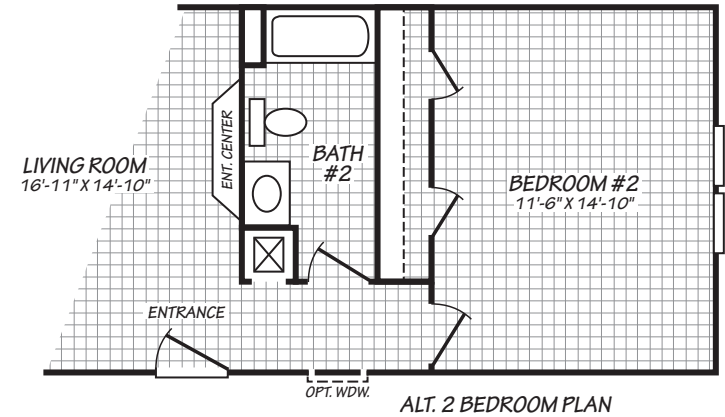

Karnes

Landmark Series

1,178 SQ. FT. (Approximate) 3 Bedroom, 2 Bath

Last Updated: 9-20-23

FACTORY SELECT HOMES
4890 W. Main St.
Farmington, NM 87401

FSMobileHomes.com | 1-800-750-8802

IMPORTANT: Alta Cima Corp reserves the right to modify, cancel or substitute products or features of this event at any time without prior notice or obligation. Pictures and other promotional materials are representative and may depict or contain floor plans, square footages, elevations, options, upgrades, extra design features, decorations, floor coverings, specialty light fixtures, custom paint and wall coverings, window treatments, landscaping, sound and alarm systems, furnishings, appliances, and other designer/decorator features and amenities that are not included as part of the home and/or may not be available at all locations. Home, pricing and community information is subject to change, and homes to prior sale, at any time without notice or obligation. ©2020 Alta Cima Corp. All rights reserved.