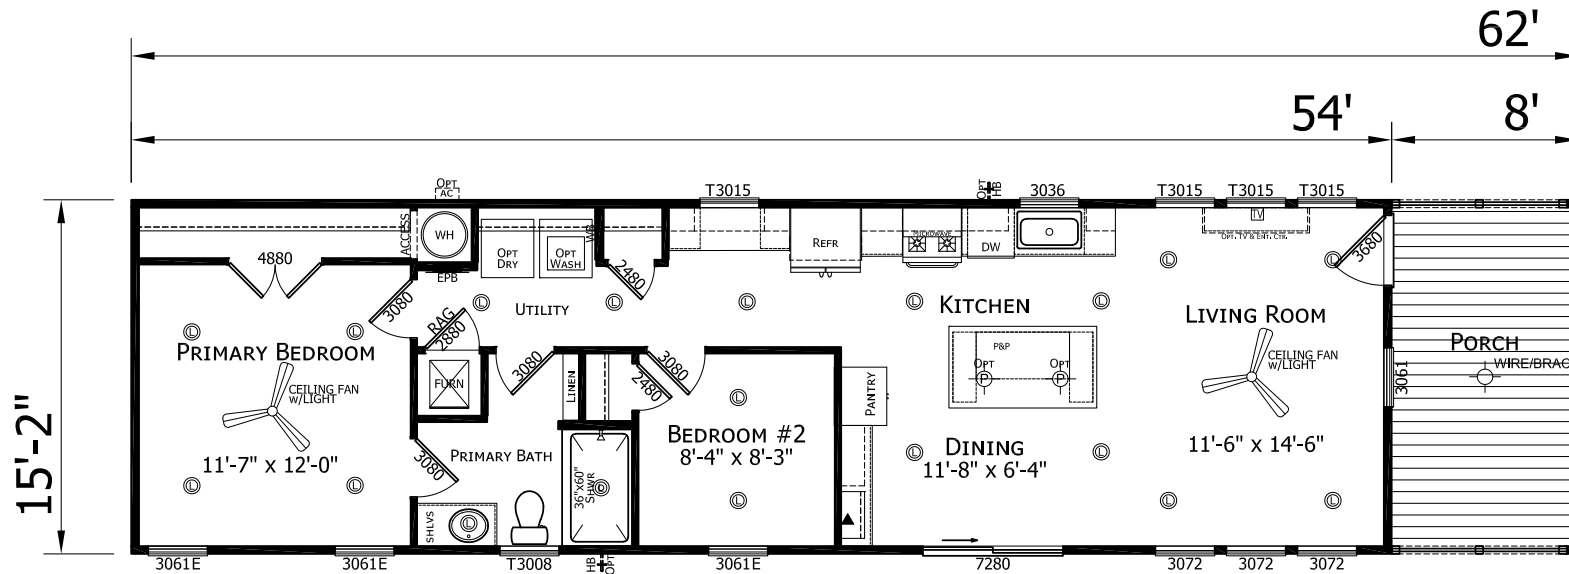

Jeana

Welcome Series

940 SQ. FT. (Approximate) 2 Bedroom, 1 Bath

Last Updated: 6-5-26

NOTE:
LINO T/O

FRONT ELEVATION

FACTORY SELECT HOMES
4890 W. Main St.
Farmington, NM 87401

FSMobileHomes.com | 1-800-750-8802