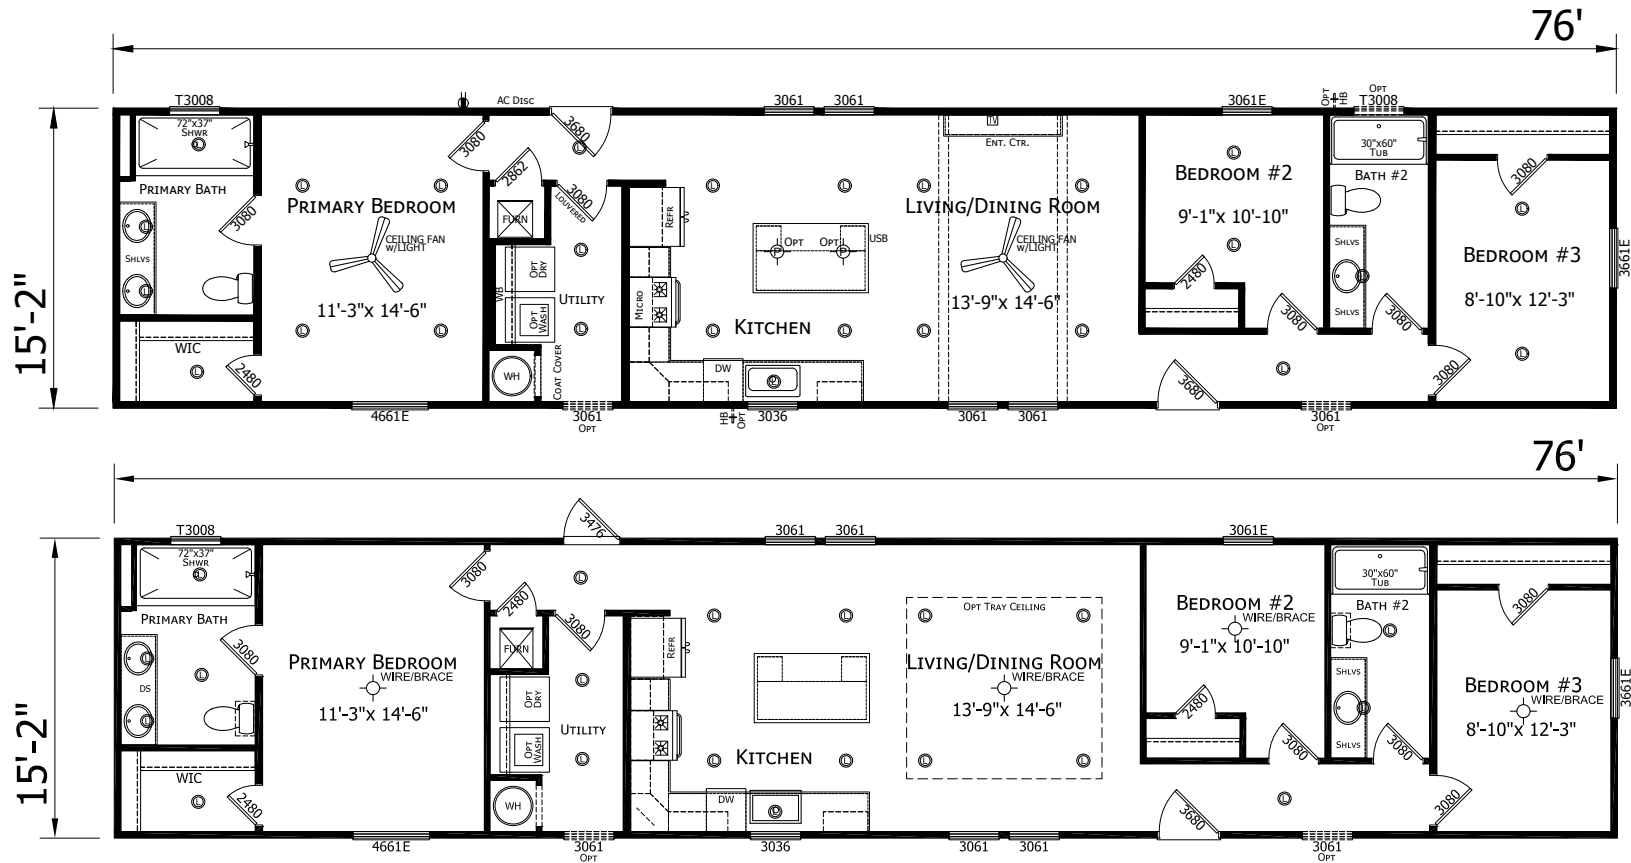

Jasper

Welcome Series

1,153 SQ. FT. (Approximate) 3 Bedroom, 2 Bath

Last Updated: 6-5-26

FACTORY SELECT HOMES
4890 W. Main St.
Farmington, NM 87401

FSMobileHomes.com | 1-800-750-8802

IMPORTANT: Alta Cima Corp reserves the right to modify, cancel or substitute products or features of this event at any time without prior notice or obligation. Pictures and other promotional materials are representative and may depict or contain floor plans, square footages, elevations, options, upgrades, extra design features, decorations, floor coverings, specialty light fixtures, custom paint and wall coverings, window treatments, landscaping, sound and alarm systems, furnishings, appliances, and other designer/decorator features and amenities that are not included as part of the home and/or may not be available at all locations. Home, pricing and community information is subject to change, and homes to prior sale, at any time without notice or obligation. ©2020 Alta Cima Corp. All rights reserved.