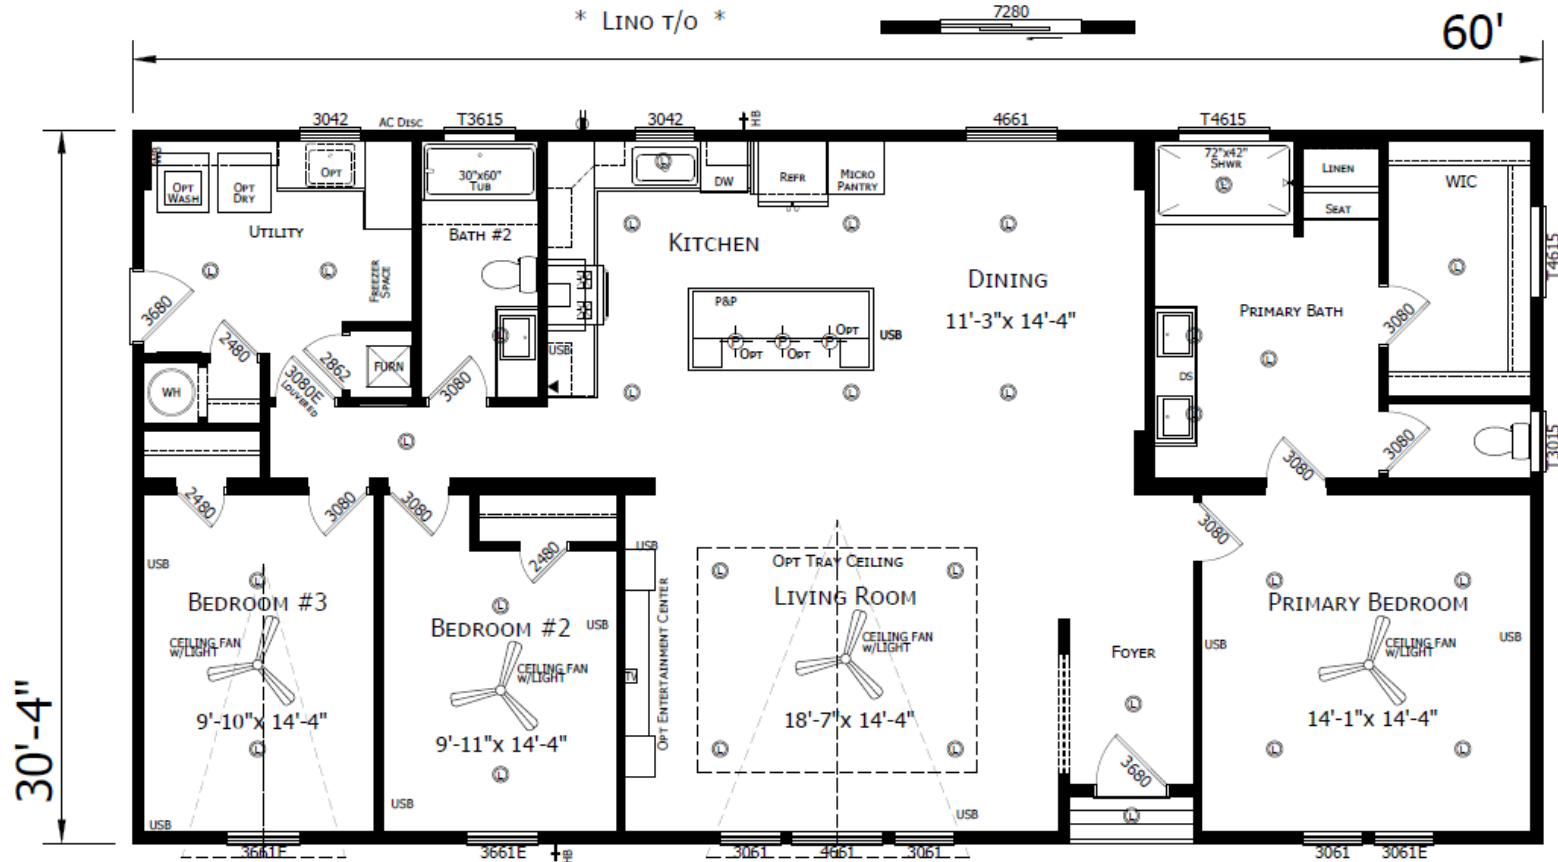

Hugo

Innovation Series - Multi Section

1,810 SQ. FT. (Approximate) 3 Bedroom, 2 Bath

Last Updated: 5-13-26

FACTORY SELECT HOMES
4890 W. Main St.
Farmington, NM 87401

FSMobileHomes.com | 1-800-750-8802

IMPORTANT: Alta Cima Corp reserves the right to modify, cancel or substitute products or features of this event at any time without prior notice or obligation. Pictures and other promotional materials are representative and may depict or contain floor plans, square footages, elevations, options, upgrades, extra design features, decorations, floor coverings, specialty light fixtures, custom paint and wall coverings, window treatments, landscaping, sound and alarm systems, furnishings, appliances, and other designer/decorator features and amenities that are not included as part of the home and/or may not be available at all locations. Home, pricing and community information is subject to change, and homes to prior sale, at any time without notice or obligation. ©2020 Alta Cima Corp. All rights reserved.