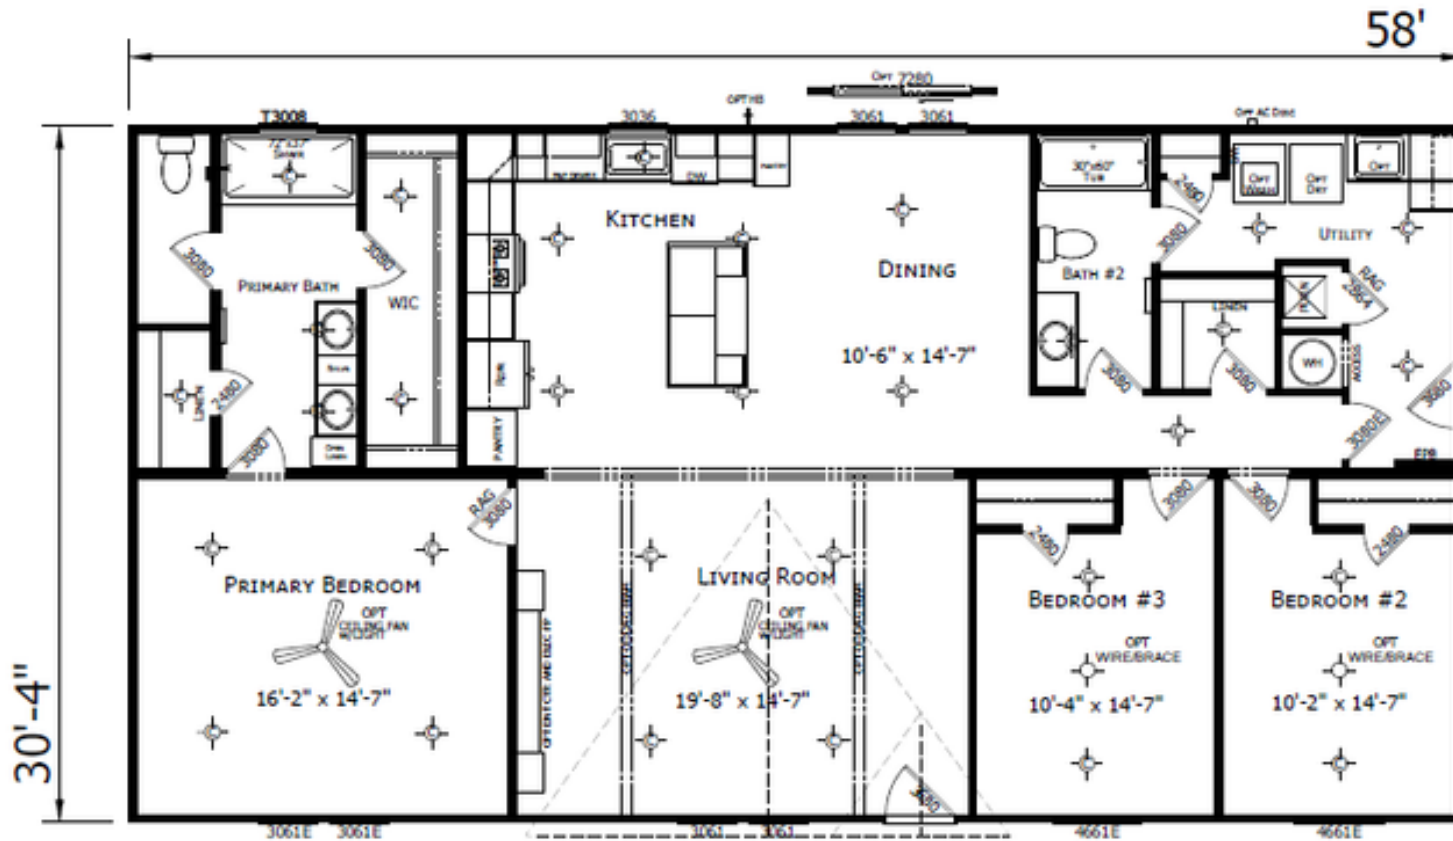

Hitchland

Welcome Series

1,759 SQ. FT. (Approximate) 3 Bedroom, 2 Bath

Last Updated: 4-22-26

FACTORY SELECT HOMES
4890 W. Main St.
Farmington, NM 87401

FSMobileHomes.com | 1-800-750-8802

IMPORTANT: Alta Cima Corp reserves the right to modify, cancel or substitute products or features of this event at any time without prior notice or obligation. Pictures and other promotional materials are representative and may depict or contain floor plans, square footages, elevations, options, upgrades, extra design features, decorations, floor coverings, specialty light fixtures, custom paint and wall coverings, window treatments, landscaping, sound and alarm systems, furnishings, appliances, and other designer/decorator features and amenities that are not included as part of the home and/or may not be available at all locations. Home, pricing and community information is subject to change, and homes to prior sale, at any time without notice or obligation. ©2020 Alta Cima Corp. All rights reserved.