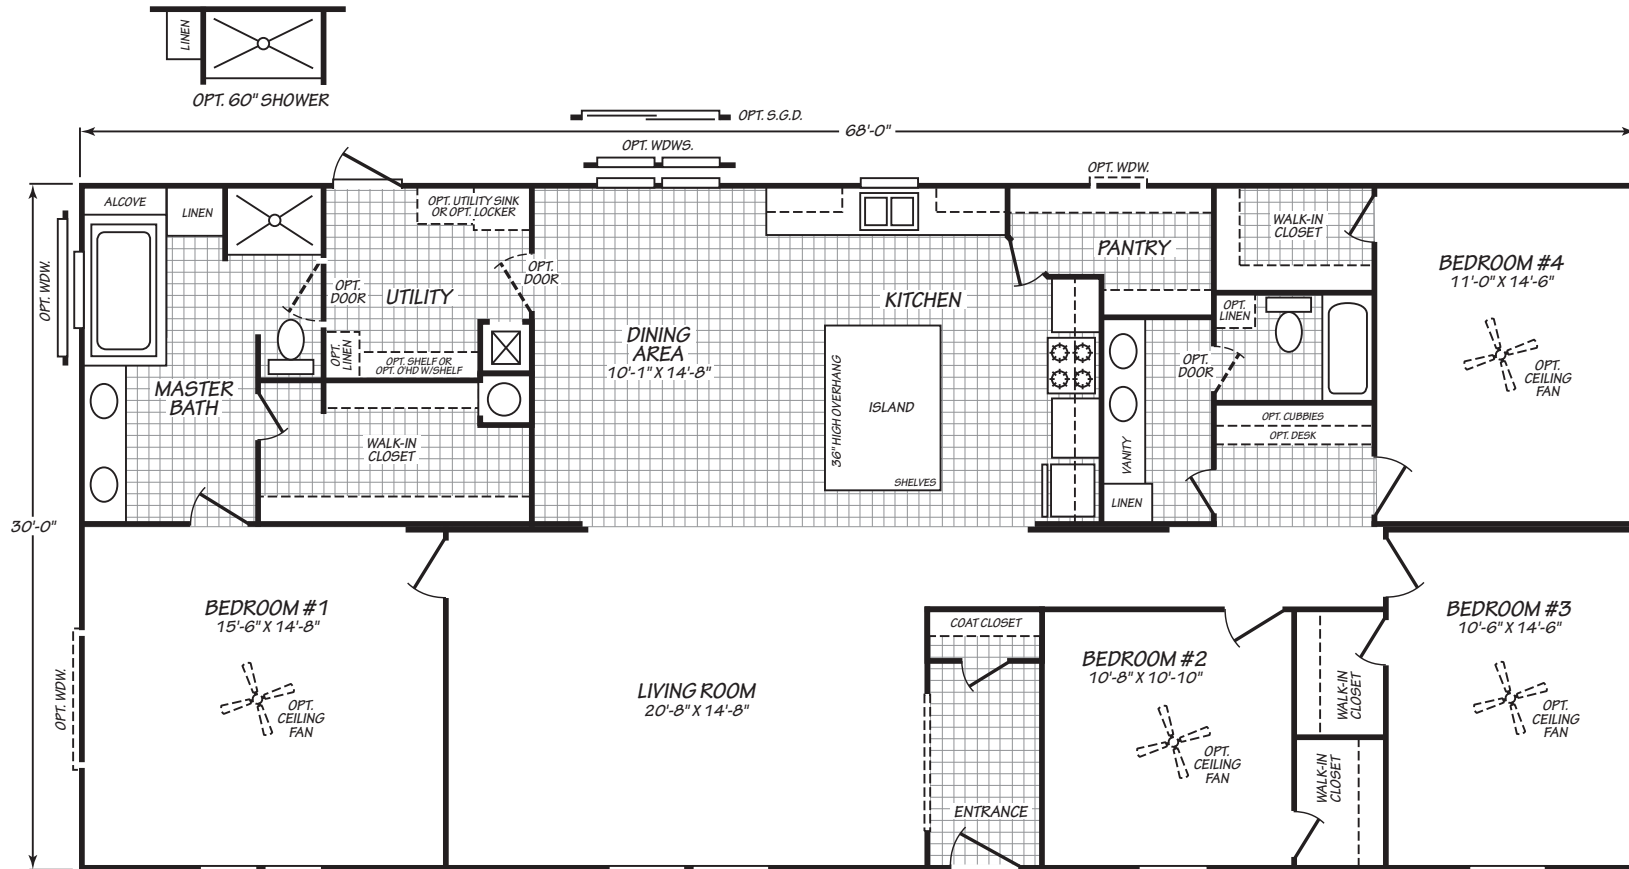

Hamsburg

Weston Series

2,040 SQ. FT. (Approximate) 4 Bedroom, 2 Bath

Last Updated: 4-25-22

FACTORY SELECT HOMES
4890 W. Main St.
Farmington, NM 87401

FSMobileHomes.com | 1-800-750-8802

IMPORTANT: Alta Cima Corp reserves the right to modify, cancel or substitute products or features of this event at any time without prior notice or obligation. Pictures and other promotional materials are representative and may depict or contain floor plans, square footages, elevations, options, upgrades, extra design features, decorations, floor coverings, specialty light fixtures, custom paint and wall coverings, window treatments, landscaping, sound and alarm systems, furnishings, appliances, and other designer/decorator features and amenities that are not included as part of the home and/or may not be available at all locations. Home, pricing and community information is subject to change, and homes to prior sale, at any time without notice or obligation. ©2020 Alta Cima Corp. All rights reserved.