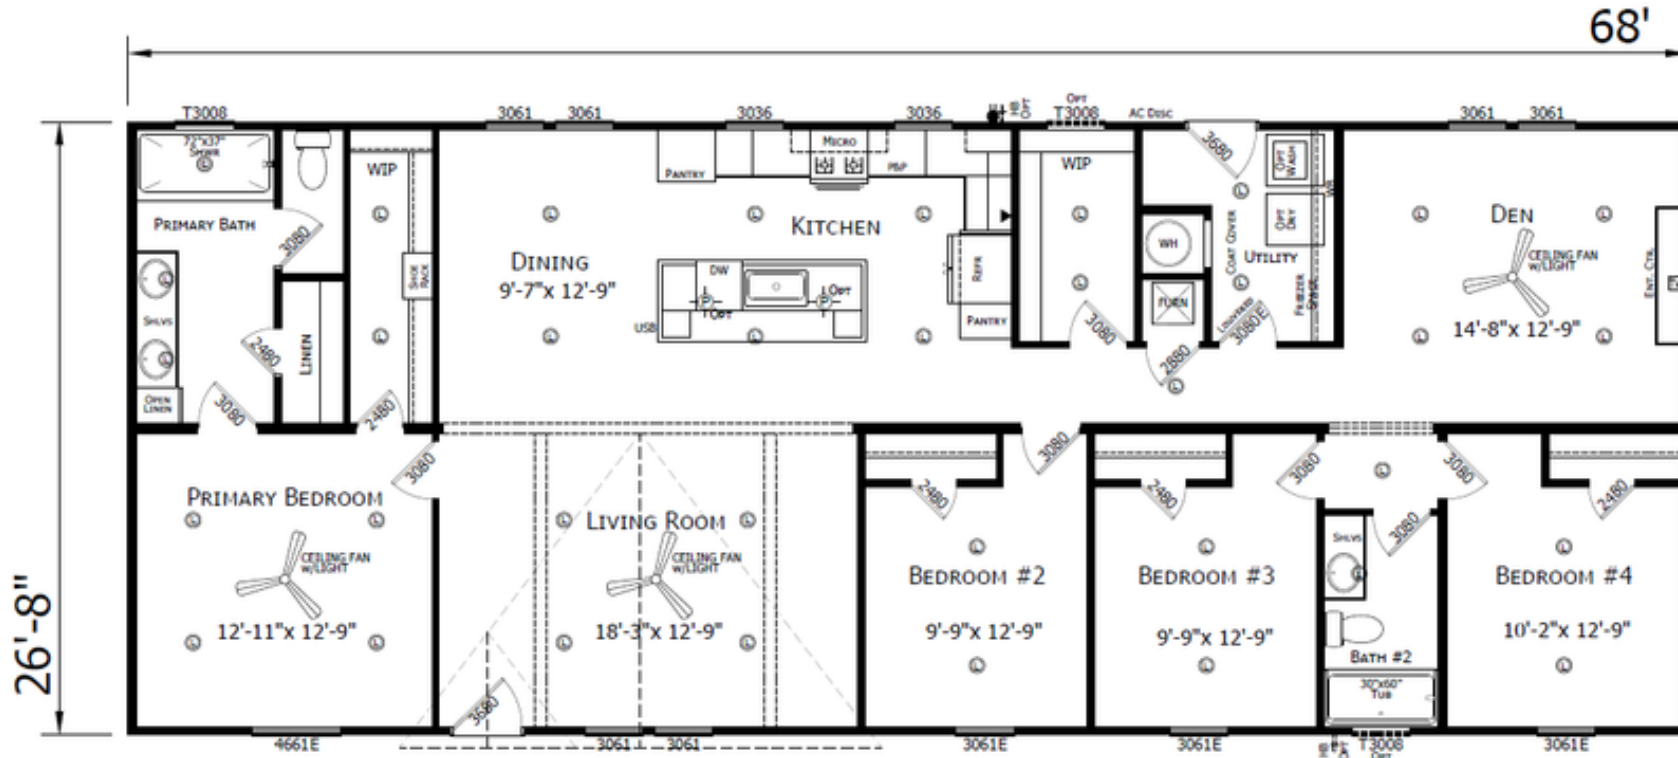

Gruver

Welcome Series

1,813 SQ. FT. (Approximate) 4 Bedroom, 2 Bath

Last Updated: 4-22-26

FACTORY SELECT HOMES
4890 W. Main St.
Farmington, NM 87401

FSMobileHomes.com | 1-800-750-8802

IMPORTANT: Alta Cima Corp reserves the right to modify, cancel or substitute products or features of this event at any time without prior notice or obligation. Pictures and other promotional materials are representative and may depict or contain floor plans, square footages, elevations, options, upgrades, extra design features, decorations, floor coverings, specialty light fixtures, custom paint and wall coverings, window treatments, landscaping, sound and alarm systems, furnishings, appliances, and other designer/decorator features and amenities that are not included as part of the home and/or may not be available at all locations. Home, pricing and community information is subject to change, and homes to prior sale, at any time without notice or obligation. ©2020 Alta Cima Corp. All rights reserved.