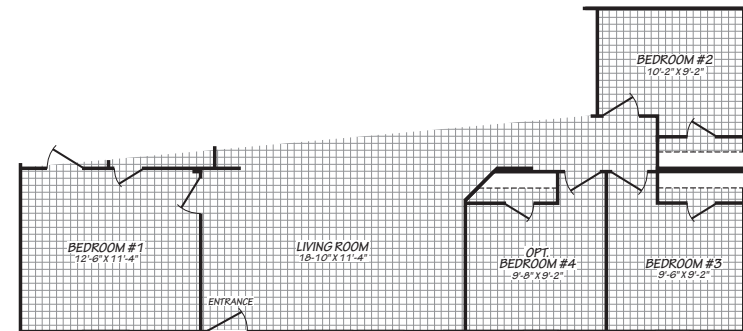

Grayden

Pure Series

1,213 SQ. FT. (Approximate) 3 Bedroom, 2 Bath

Last Updated: 9-20-23

FACTORY SELECT HOMES
4890 W. Main St.
Farmington, NM 87401

FSMobileHomes.com | 1-800-750-8802

IMPORTANT: Alta Cima Corp reserves the right to modify, cancel or substitute products or features of this event at any time without prior notice or obligation. Pictures and other promotional materials are representative and may depict or contain floor plans, square footages, elevations, options, upgrades, extra design features, decorations, floor coverings, specialty light fixtures, custom paint and wall coverings, window treatments, landscaping, sound and alarm systems, furnishings, appliances, and other designer/decorator features and amenities that are not included as part of the home and/or may not be available at all locations. Home, pricing and community information is subject to change, and homes to prior sale, at any time without notice or obligation. ©2020 Alta Cima Corp. All rights reserved.