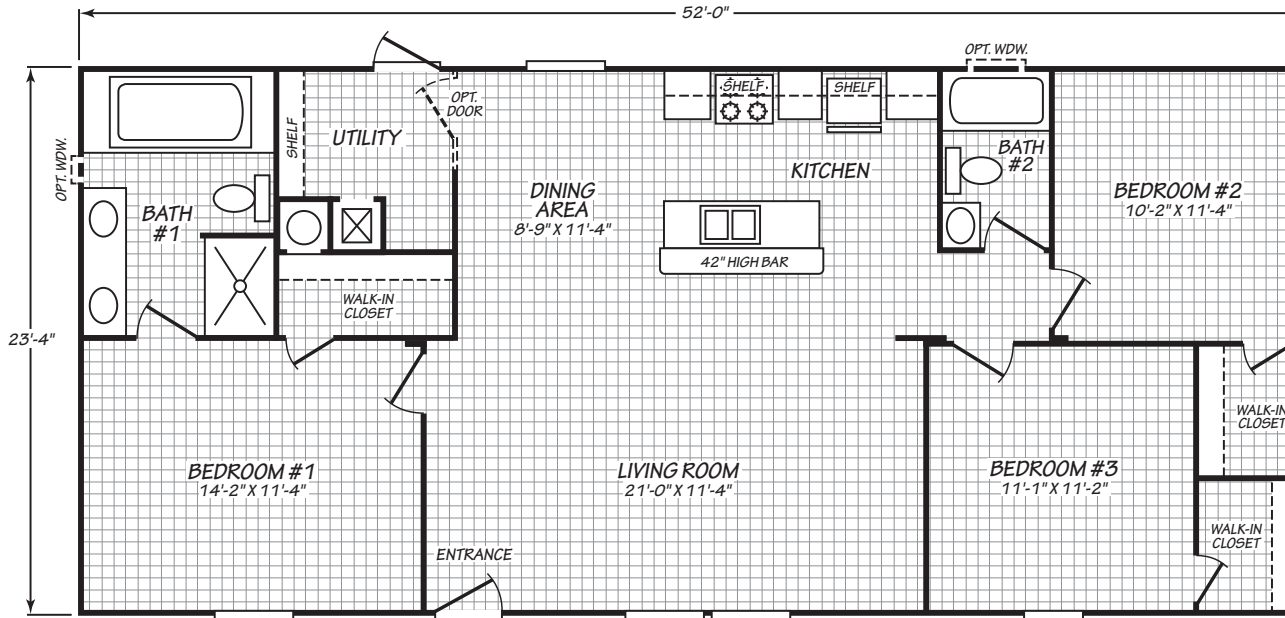

Grayden

Pure Series

1,213 SQ. FT. (Approximate) 3 Bedroom, 2 Bath

Last Updated: 9-20-23

FACTORY SELECT HOMES
4890 W. Main St.
Farmington, NM 87401

FSMobileHomes.com | 1-800-750-8802

IMPORTANT: Alta Cima Corp reserves the right to modify, cancel or substitute products or features of this event at any time without prior notice or obligation. Pictures and other promotional materials are representative and may depict or contain floor plans, square footages, elevations, options, upgrades, extra design features, decorations, floor coverings, specialty light fixtures, custom paint and wall coverings, window treatments, landscaping, sound and alarm systems, furnishings, appliances, and other designer/decorator features and amenities that are not included as part of the home and/or may not be available at all locations. Home, pricing and community information is subject to change, and homes to prior sale, at any time without notice or obligation. ©2020 Alta Cima Corp. All rights reserved.