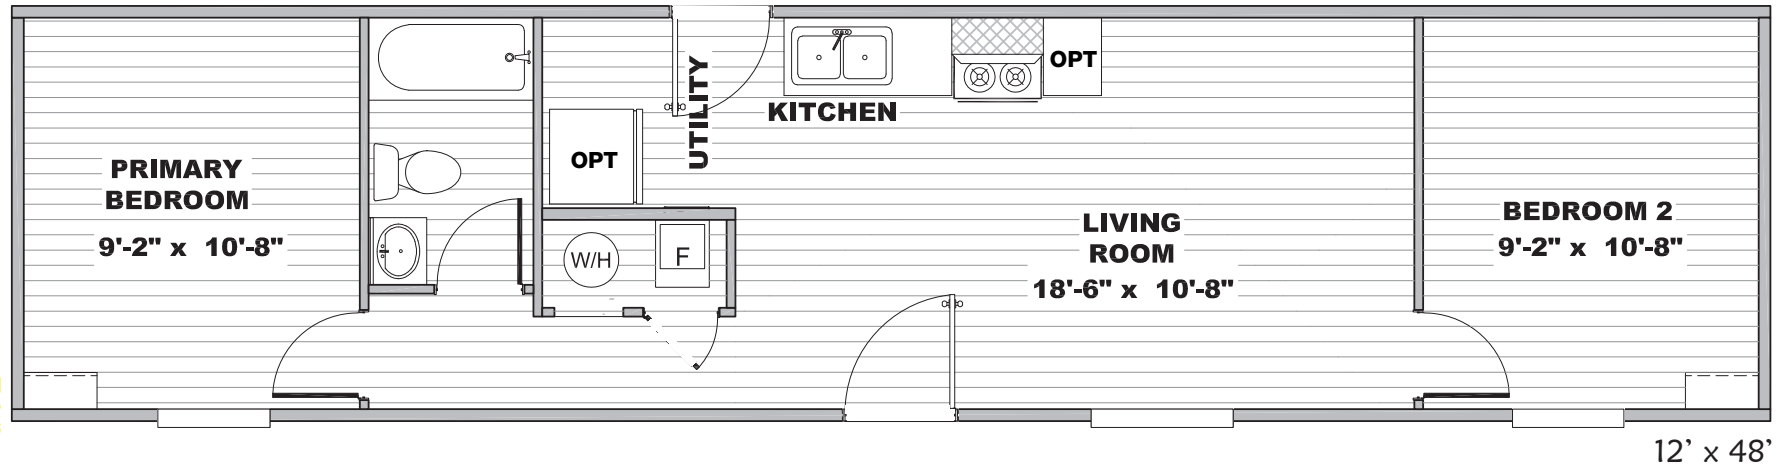

# Glennallen

TRU Mini Series

544 SQ. FT. (Approximate) 2 Bedroom, 1 Bath

Last Updated: 5-14-26

**FACTORY SELECT HOMES**  
4890 W. Main St.  
Farmington, NM 87401

**FSMobileHomes.com | 1-800-750-8802**

**IMPORTANT:** Alta Cima Corp reserves the right to modify, cancel or substitute products or features of this event at any time without prior notice or obligation. Pictures and other promotional materials are representative and may depict or contain floor plans, square footages, elevations, options, upgrades, extra design features, decorations, floor coverings, specialty light fixtures, custom paint and wall coverings, window treatments, landscaping, sound and alarm systems, furnishings, appliances, and other designer/decorator features and amenities that are not included as part of the home and/or may not be available at all locations. Home, pricing and community information is subject to change, and homes to prior sale, at any time without notice or obligation. ©2020 Alta Cima Corp. All rights reserved.