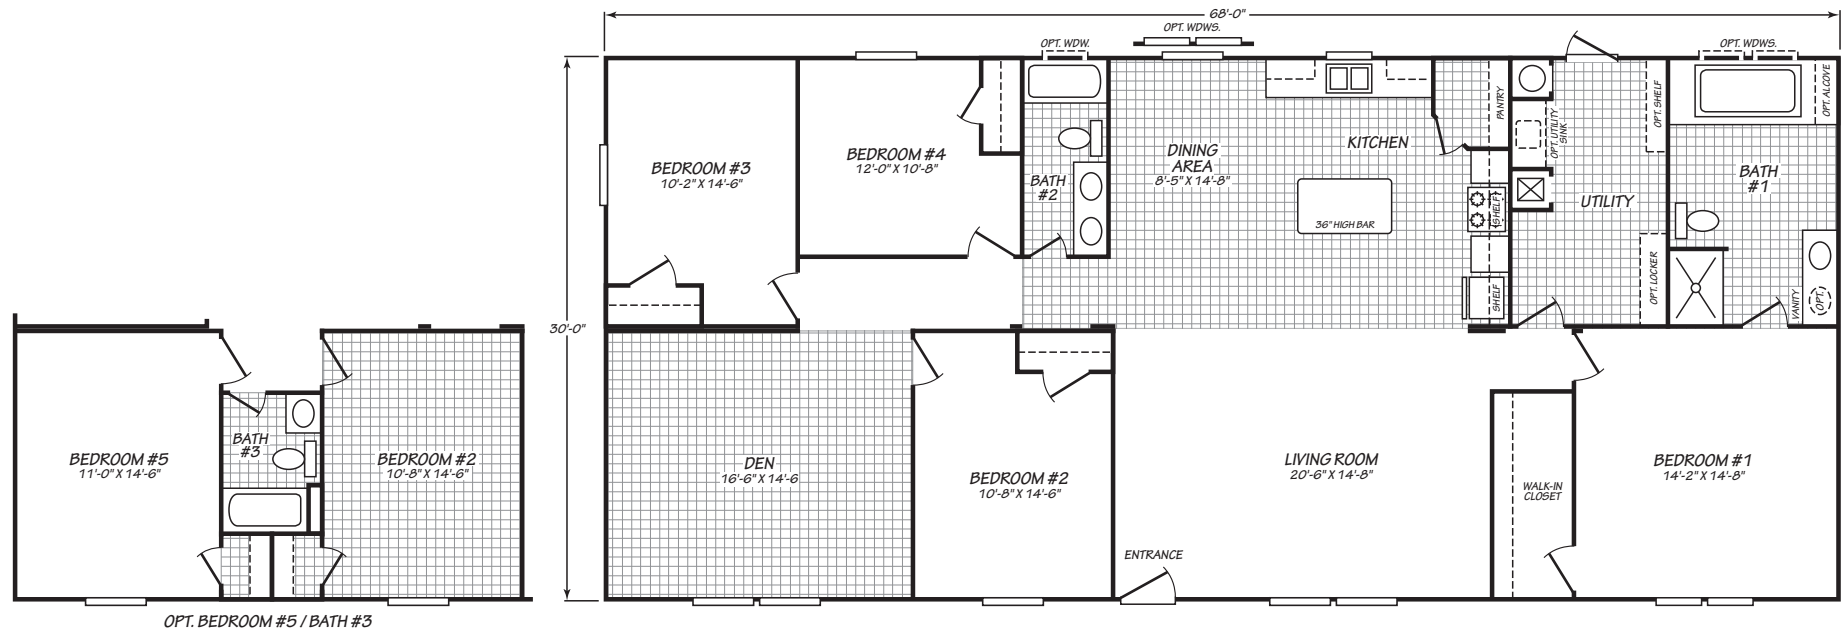

Glenarm

Americana Series

2,040 SQ. FT. (Approximate) 4 Bedroom, 2 Bath

Last Updated: 4-25-22

FACTORY SELECT HOMES
4890 W. Main St.
Farmington, NM 87401

FSMobileHomes.com | 1-800-750-8802

IMPORTANT: Alta Cima Corp reserves the right to modify, cancel or substitute products or features of this event at any time without prior notice or obligation. Pictures and other promotional materials are representative and may depict or contain floor plans, square footages, elevations, options, upgrades, extra design features, decorations, floor coverings, specialty light fixtures, custom paint and wall coverings, window treatments, landscaping, sound and alarm systems, furnishings, appliances, and other designer/decorator features and amenities that are not included as part of the home and/or may not be available at all locations. Home, pricing and community information is subject to change, and homes to prior sale, at any time without notice or obligation. ©2020 Alta Cima Corp. All rights reserved.