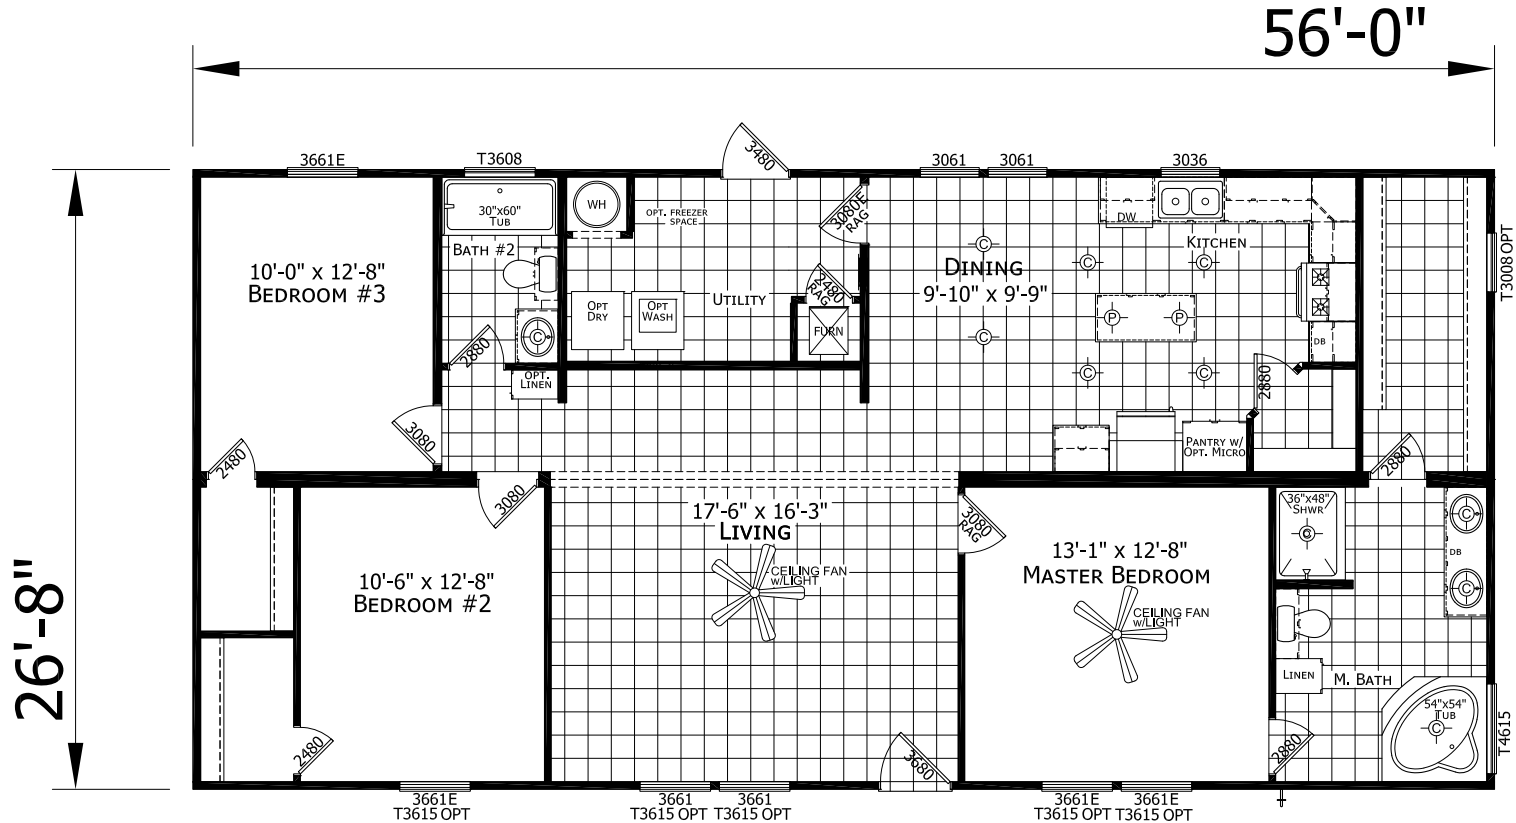

Gladden

Innovation Series - Multi Section

1,493 SQ. FT. (Approximate) 3 Bedrooms, 2 Bath

Last Updated: 8-5-21

FACTORY SELECT HOMES
4890 W. Main St.
Farmington, NM 87401

FSMobileHomes.com | 1-800-750-8802

IMPORTANT: Alta Cima Corp reserves the right to modify, cancel or substitute products or features of this event at any time without prior notice or obligation. Pictures and other promotional materials are representative and may depict or contain floor plans, square footages, elevations, options, upgrades, extra design features, decorations, floor coverings, specialty light fixtures, custom paint and wall coverings, window treatments, landscaping, sound and alarm systems, furnishings, appliances, and other designer/decorator features and amenities that are not included as part of the home and/or may not be available at all locations. Home, pricing and community information is subject to change, and homes to prior sale, at any time without notice or obligation. ©2020 Alta Cima Corp. All rights reserved.