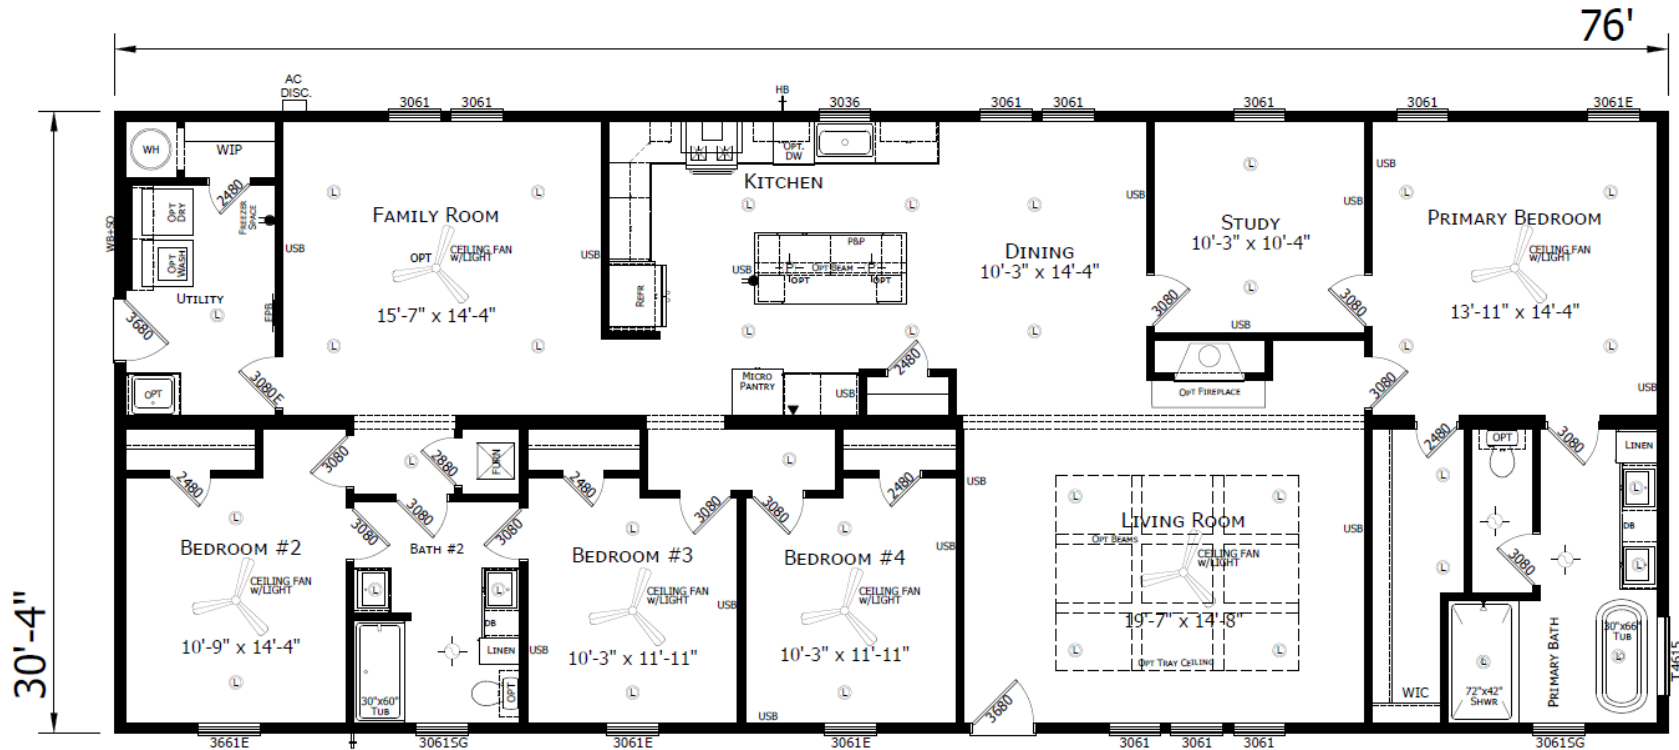

Gamerco

Innovation Series - Multi Section

2,305 SQ. FT. (Approximate) 4 Bedroom, 2 Bath

Last Updated: 4-22-26

FACTORY SELECT HOMES
 4890 W. Main St.
 Farmington, NM 87401

FSMobileHomes.com | 1-800-750-8802