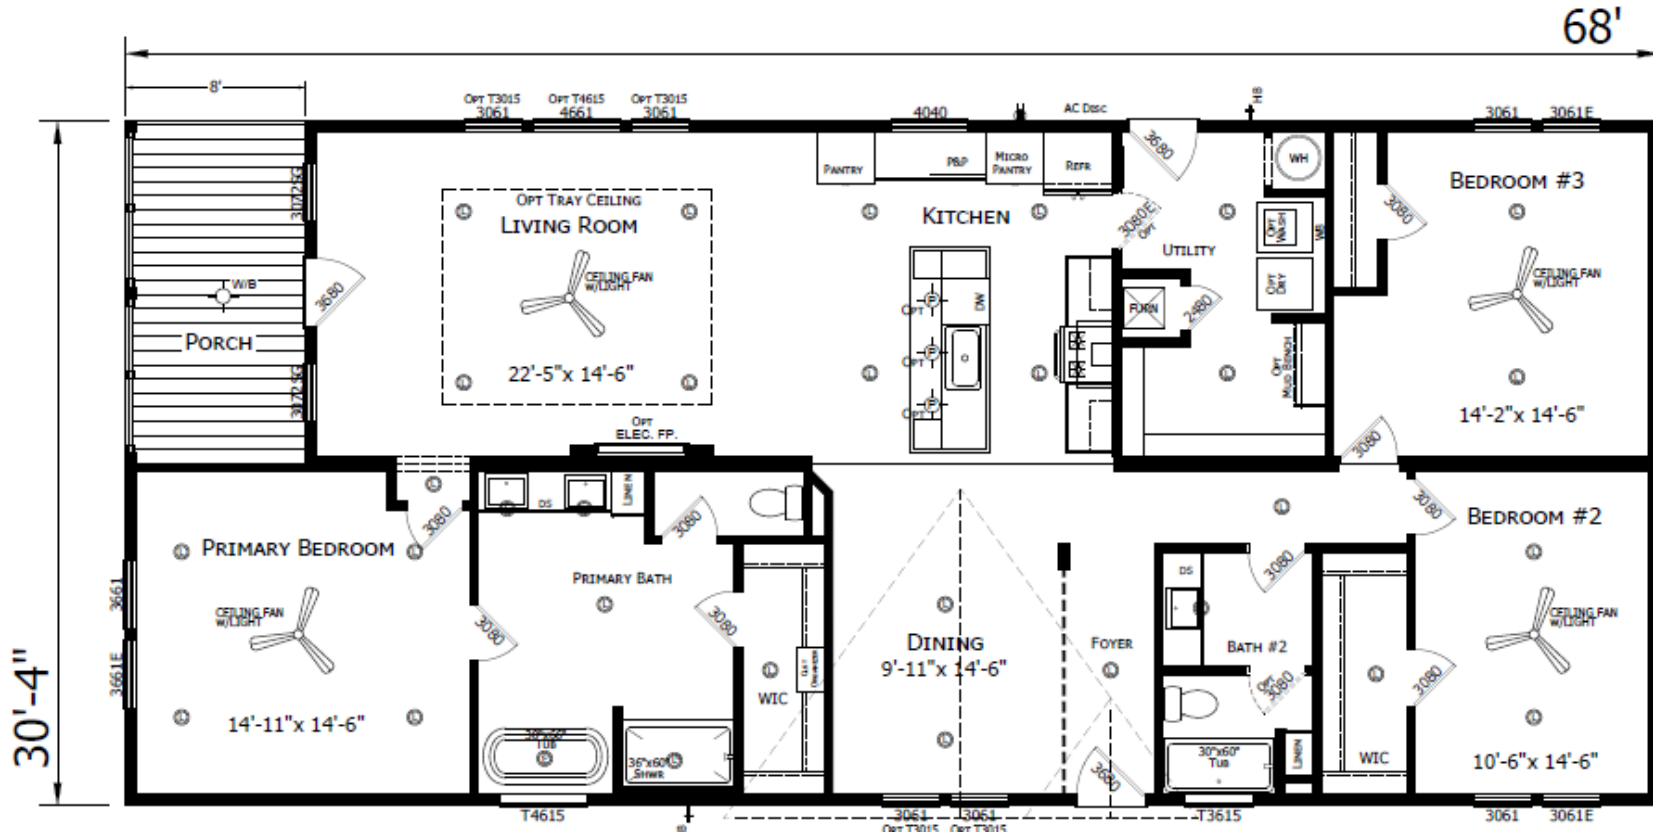

# Ferron

Innovation Series - Multi Section

1,941 SQ. FT. (Approximate) 3 Bedroom, 2 Bath

Last Updated: 4-22-26

**FACTORY SELECT HOMES**  
4890 W. Main St.  
Farmington, NM 87401

**FSMobileHomes.com | 1-800-750-8802**