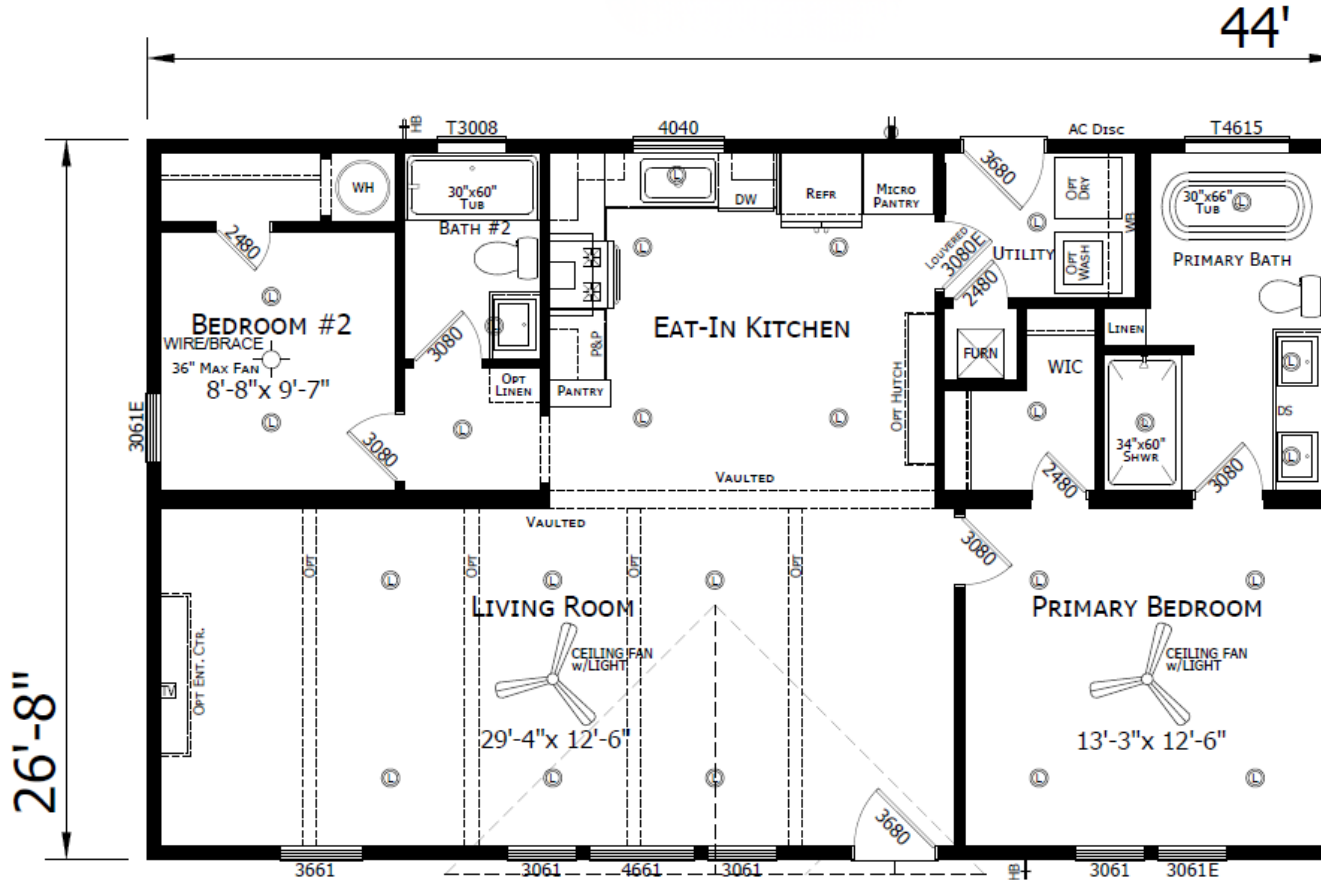

# Farista

Innovation Series - Multi Section

1,173 SQ. FT. (Approximate) 2 Bedroom, 2 Bath

Last Updated: 4-22-26

**FACTORY SELECT HOMES**  
4890 W. Main St.  
Farmington, NM 87401

**FSMobileHomes.com | 1-800-750-8802**