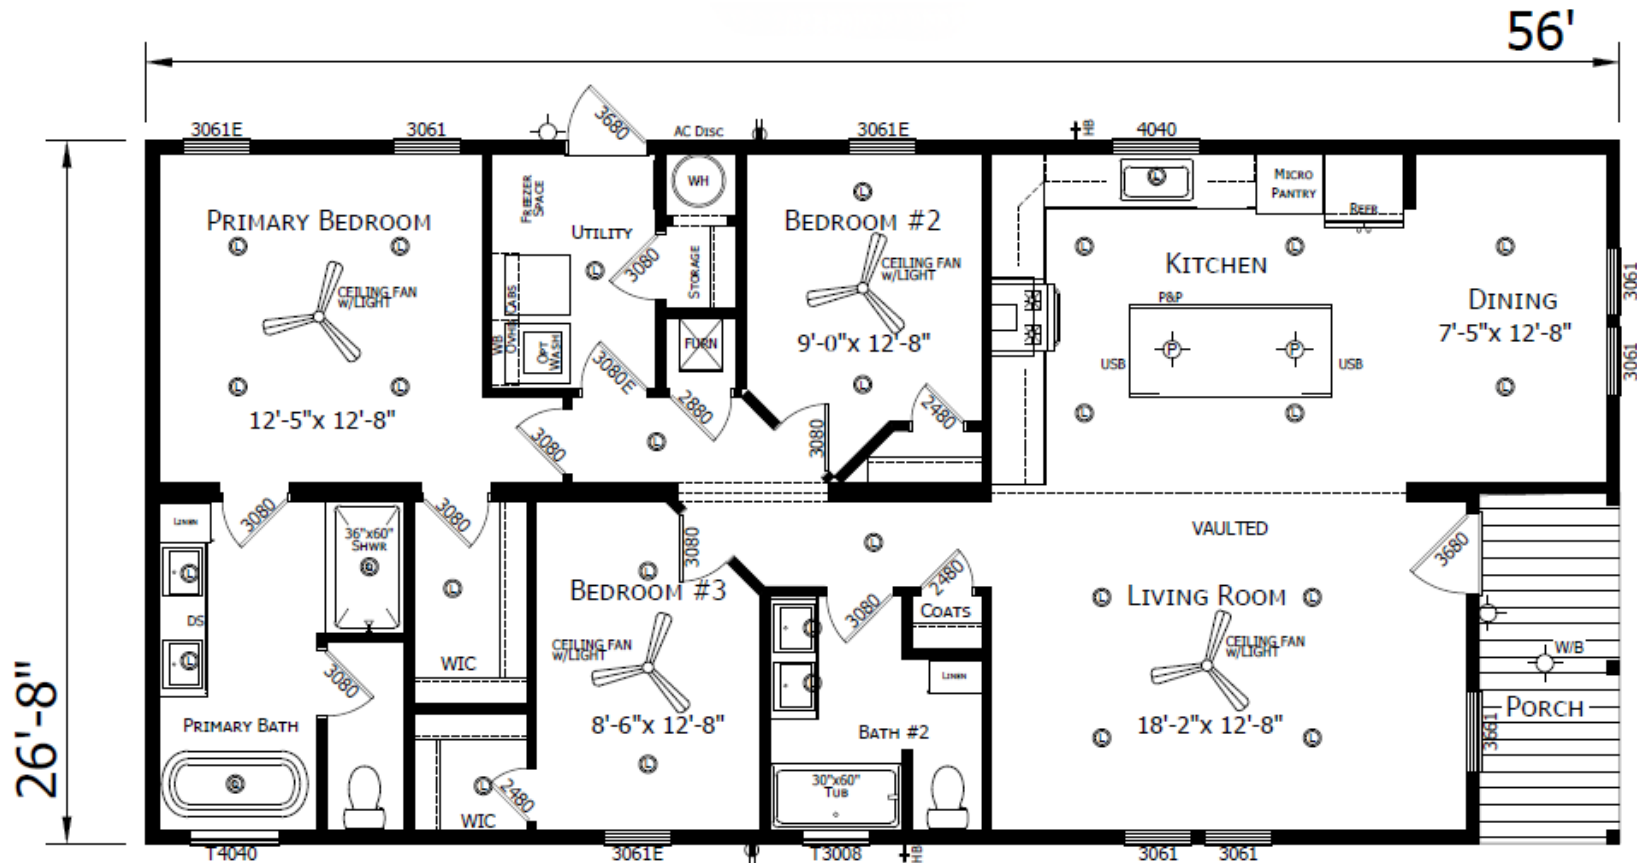

Eunice

Innovation Series - Multi Section

1,494 SQ. FT. (Approximate) 3 Bedroom, 2 Bath

Last Updated: 4-22-26

FACTORY SELECT HOMES
4890 W. Main St.
Farmington, NM 87401

FSMobileHomes.com | 1-800-750-8802

IMPORTANT: Alta Cima Corp reserves the right to modify, cancel or substitute products or features of this event at any time without prior notice or obligation. Pictures and other promotional materials are representative and may depict or contain floor plans, square footages, elevations, options, upgrades, extra design features, decorations, floor coverings, specialty light fixtures, custom paint and wall coverings, window treatments, landscaping, sound and alarm systems, furnishings, appliances, and other designer/decorator features and amenities that are not included as part of the home and/or may not be available at all locations. Home, pricing and community information is subject to change, and homes to prior sale, at any time without notice or obligation. ©2020 Alta Cima Corp. All rights reserved.