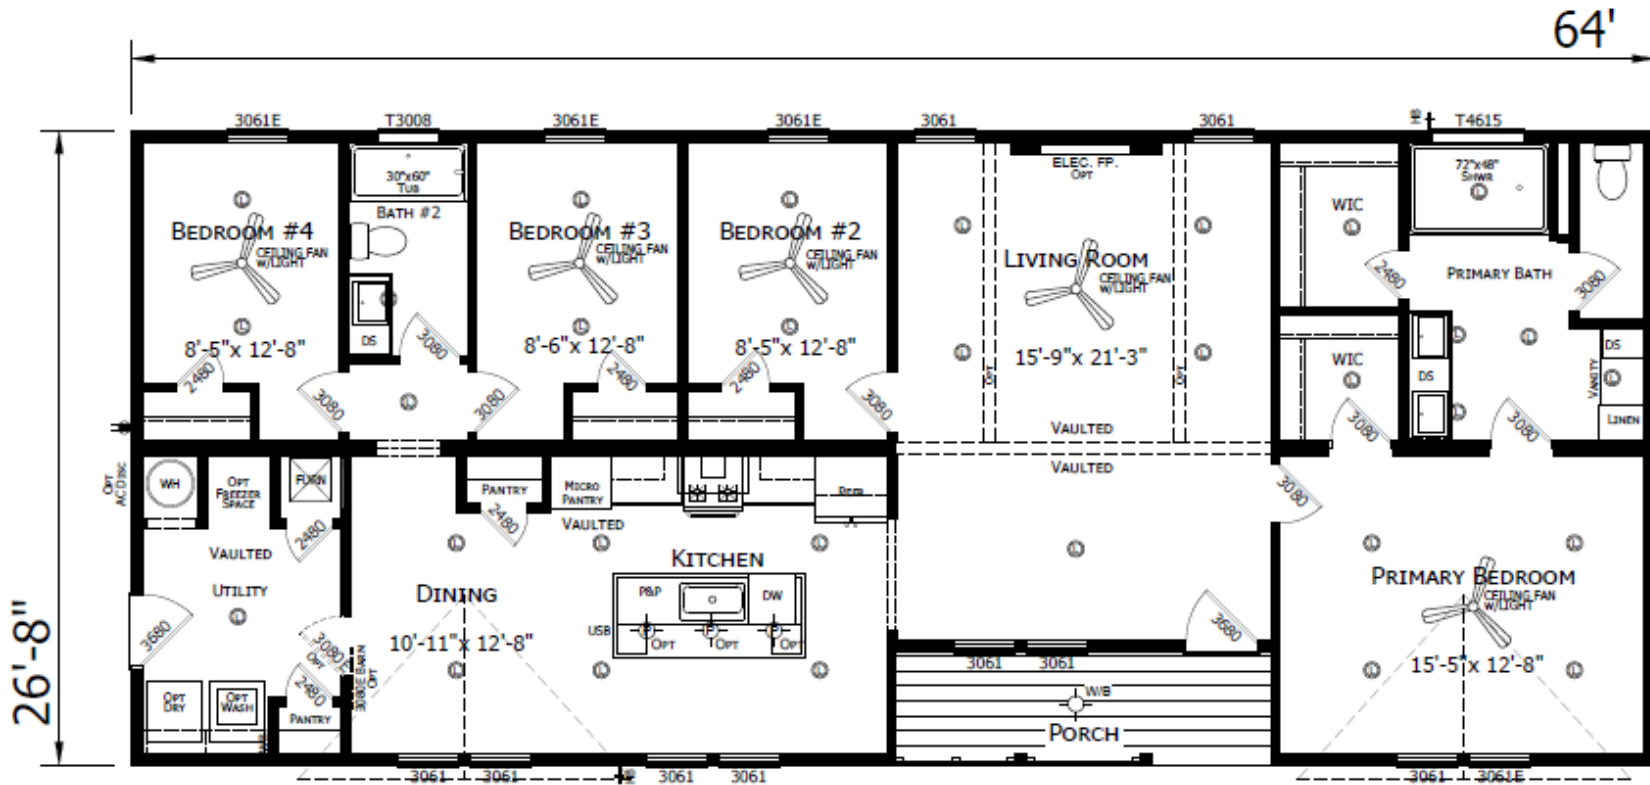

Elidar

Innovation Series - Multi Section

1,632 SQ. FT. (Approximate) 4 Bedroom, 2 Bath

Last Updated: 4-22-26

FACTORY SELECT HOMES
4890 W. Main St.
Farmington, NM 87401

FSMobileHomes.com | 1-800-750-8802

IMPORTANT: Alta Cima Corp reserves the right to modify, cancel or substitute products or features of this event at any time without prior notice or obligation. Pictures and other promotional materials are representative and may depict or contain floor plans, square footages, elevations, options, upgrades, extra design features, decorations, floor coverings, specialty light fixtures, custom paint and wall coverings, window treatments, landscaping, sound and alarm systems, furnishings, appliances, and other designer/decorator features and amenities that are not included as part of the home and/or may not be available at all locations. Home, pricing and community information is subject to change, and homes to prior sale, at any time without notice or obligation. ©2020 Alta Cima Corp. All rights reserved.