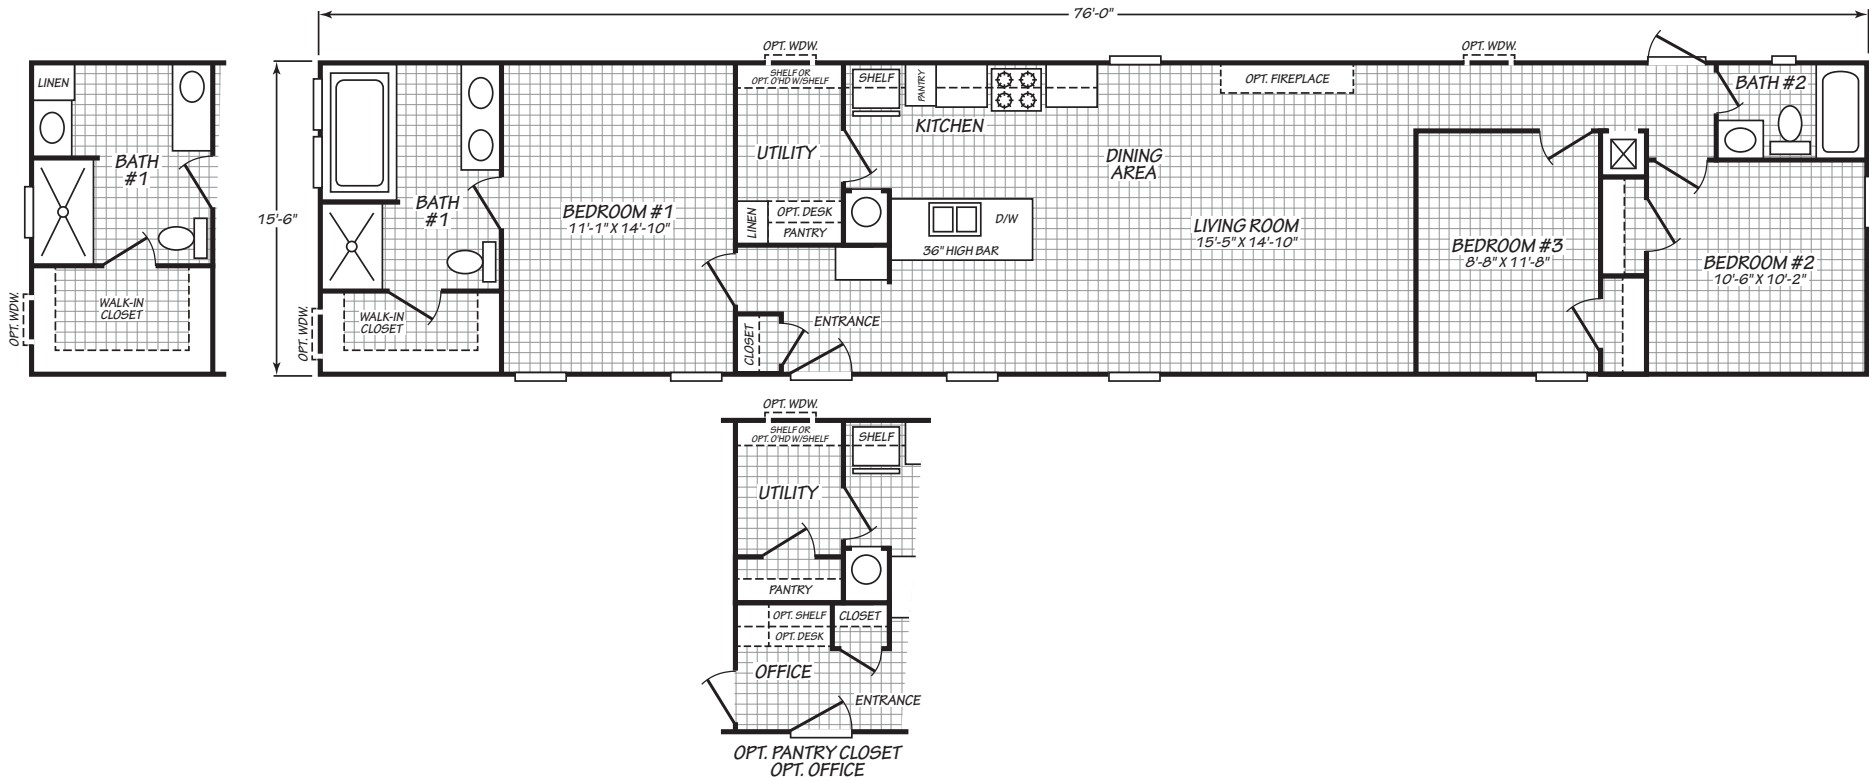

Edinburg

Landmark Series

1,178 SQ. FT. (Approximate) 3 Bedroom, 2 Bath

Last Updated: 10-20-23

FACTORY SELECT HOMES
4890 W. Main St.
Farmington, NM 87401

FSMobileHomes.com | 1-800-750-8802

IMPORTANT: Alta Cima Corp reserves the right to modify, cancel or substitute products or features of this event at any time without prior notice or obligation. Pictures and other promotional materials are representative and may depict or contain floor plans, square footages, elevations, options, upgrades, extra design features, decorations, floor coverings, specialty light fixtures, custom paint and wall coverings, window treatments, landscaping, sound and alarm systems, furnishings, appliances, and other designer/decorator features and amenities that are not included as part of the home and/or may not be available at all locations. Home, pricing and community information is subject to change, and homes to prior sale, at any time without notice or obligation. ©2020 Alta Cima Corp. All rights reserved.