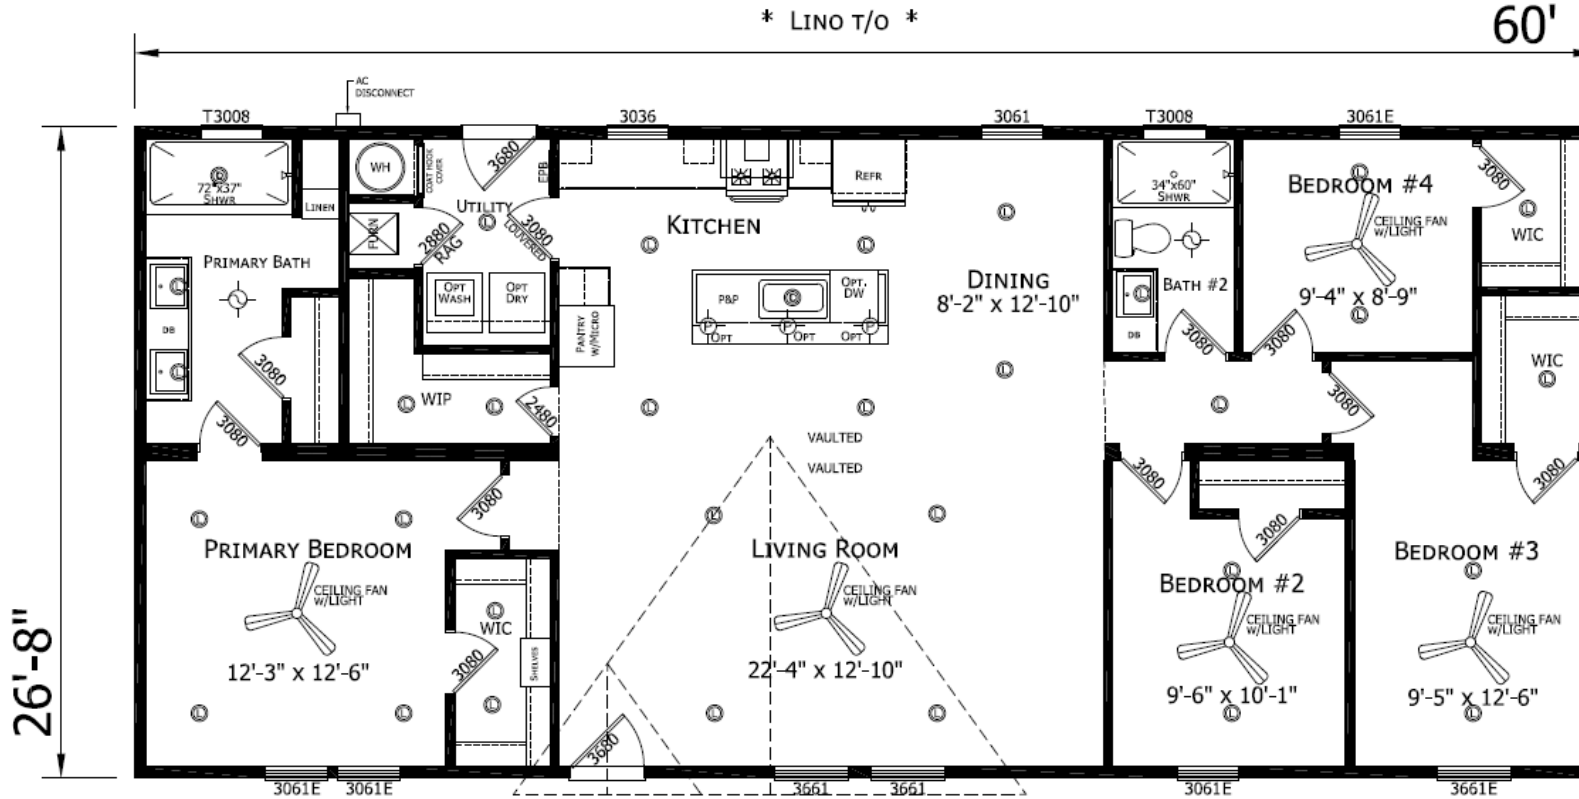

Dulce

Innovation Series - Multi Section

1,600 SQ. FT. (Approximate) 4 Bedroom, 2 Bath

Last Updated: 4-22-26

FACTORY SELECT HOMES
4890 W. Main St.
Farmington, NM 87401

FSMobileHomes.com | 1-800-750-8802

IMPORTANT: Alta Cima Corp reserves the right to modify, cancel or substitute products or features of this event at any time without prior notice or obligation. Pictures and other promotional materials are representative and may depict or contain floor plans, square footages, elevations, options, upgrades, extra design features, decorations, floor coverings, specialty light fixtures, custom paint and wall coverings, window treatments, landscaping, sound and alarm systems, furnishings, appliances, and other designer/decorator features and amenities that are not included as part of the home and/or may not be available at all locations. Home, pricing and community information is subject to change, and homes to prior sale, at any time without notice or obligation. ©2020 Alta Cima Corp. All rights reserved.